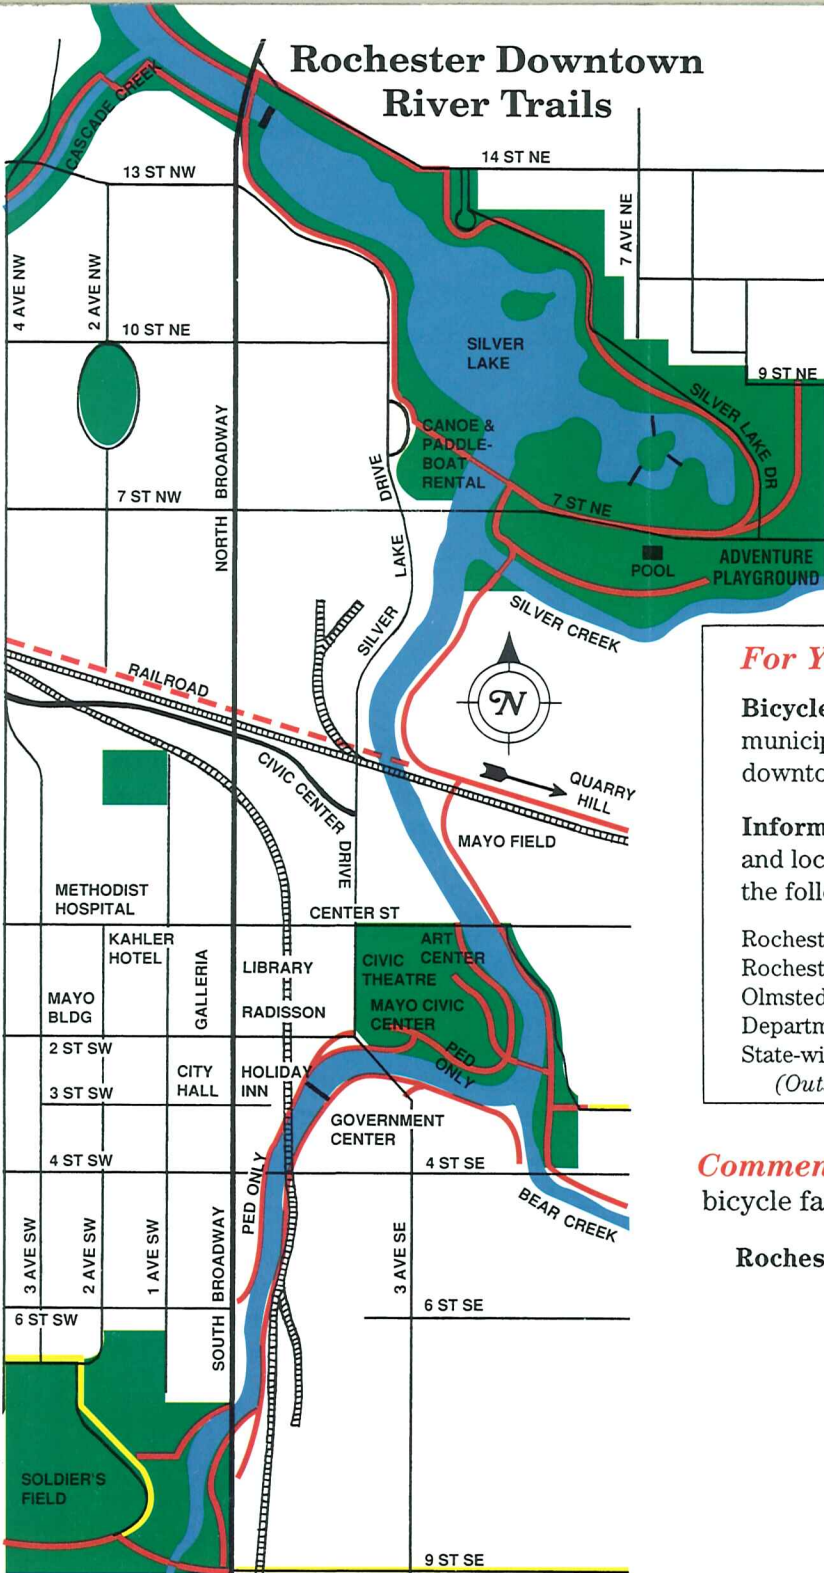

Rochester Downtown River Trails

Bicycle Licenses:

Bicycle Licenses are required by State law. The cost is \$9.00 for 3 years. Licenses are available at local license bureaus and at some bike shops in Rochester. For information on, or to report a stolen bicycle, call the Rochester Law Enforcement Center at 285-8300.

For Your Convenience...

Bicycle Parking Racks are provided in most municipal lots and at various locations in the downtown area.

Information and Maps for State, regional and local bikeway facilities, are available from the following sources:

Rochester

Bicycle Map

with Downtown River Trails

Exercise

Commuting

Recreation