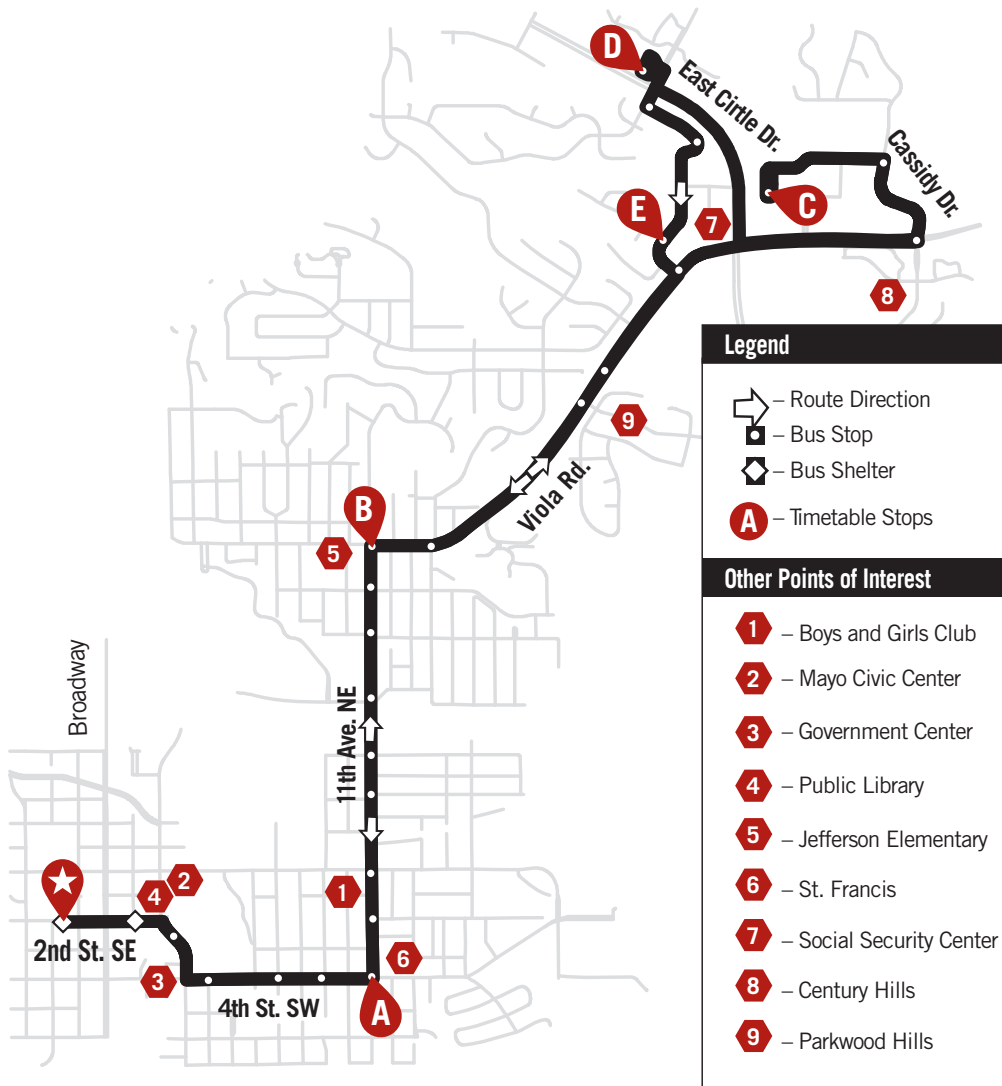

ROUTE 16 - Weekdays Only

Century High School, Viola Heights Dr. NE

RPTRIDE.COM • 507.328.RIDE

Legend

- Route Direction
- Bus Stop
- Bus Shelter
- Timetable Stops

Other Points of Interest

- Boys and Girls Club
- Mayo Civic Center
- Government Center
- Public Library
- Jefferson Elementary
- St. Francis
- Social Security Center
- Century Hills
- Parkwood Hills

Leave Downtown	4th St. & 11th Ave. SE	14th St. & 11th Ave. NE	Century High School (W. Lot)	Mayo Clinic NE	Viola Hts. Dr. NE & Northern Viola Lane	14th St. & 11th Ave. NE	4th St. & 11th Ave. SE	Arrive Downtown
★	A	B	C	D	E	B	A	★
6:15	6:19	6:23	6:27	6:32	6:34	6:37	6:41	6:47
7:10	7:14	7:18	7:23	7:28	7:30	7:33	7:37	7:55
7:45	7:49	7:53	7:58	8:03	8:05	8:08	8:12	8:18
8:30	8:34	8:38	8:43	8:48	8:50	8:53	8:57	9:03
9:15	9:19	9:23	9:28	9:33	9:35	9:38	9:42	9:48
10:00	10:04	10:08	10:13	10:18	10:20	10:23	10:27	10:33
10:45	10:49	10:53	10:58	11:03	11:05	11:08	11:12	11:18
11:30	11:34	11:38	11:43	11:48	11:50	11:53	11:57	12:03
12:15	12:19	12:23	12:28	12:33	12:35	12:38	12:42	12:48
1:00	1:04	1:08	1:13	1:18	1:20	1:23	1:27	1:33
1:45	1:49	1:53	1:58	2:03	2:05	2:08	2:12	2:18
2:30	2:34	2:38	2:43	2:48	2:50	2:53	2:57	3:03
3:15	3:19	3:23	3:28	3:33	3:35	3:38	3:42	3:48
4:15	4:19	4:23	4:28	4:33	4:35	4:38	4:42	4:48
5:15	5:19	5:23	5:28	5:33	5:35	5:38	5:42	5:48
6:15	6:19	6:23	6:28	6:33	6:35	6:38	6:42	6:48