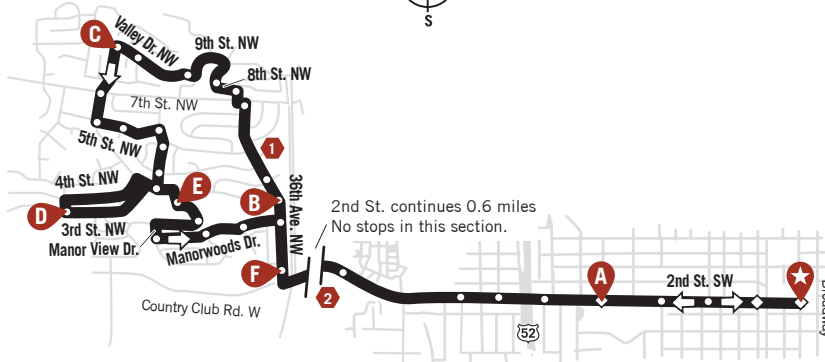

## ROUTE 8 - Weekdays Only

Country Club Manor, Saint Marys Hospital

Leave Downtown	★	5:05	6:00	7:00	8:00	12:00	2:00	3:00	3:45	4:15	4:45	5:15	6:15	6:45
Canadian Honker	A	5:09	6:04	7:04	8:04	12:04	2:04	3:04	3:49	4:19	4:49	5:19	6:19	6:49
3rd St. & 36th Ave. NW	B	5:16	6:11	7:11	8:11	12:11	2:11	3:11	3:56	4:26	4:56	5:26	6:26	6:56
Valley Dr. & 46th Ave. NW	C	5:22	6:17	7:17	8:17	12:17	2:17	3:17	4:02	4:32	5:02	5:32	6:32	7:02
3rd St. & 49th Ave. NW	D	5:28	6:23	7:23	8:23	12:23	2:23	3:23	4:08	4:38	5:08	5:38	6:38	7:08
2nd Place & 42nd Ave. NW	E	5:30	6:25	7:25	8:25	12:25	2:25	3:25	4:10	4:40	5:10	5:40	6:40	7:10
36th Ave. & C.C. Rd.	F	5:34	6:29	7:29	8:29	12:29	2:29	3:29	4:14	4:44	5:14	5:44	6:44	7:14
Saint Marys Hospital	A	5:40	6:35	7:35	8:35	12:33	2:33	3:33	4:20	4:50	5:20	5:50	6:50	7:20
Arrive Downtown	★	5:44	6:39	7:39	8:39	12:39	2:39	3:39	4:24	4:54	5:24	5:54	6:54	7:24