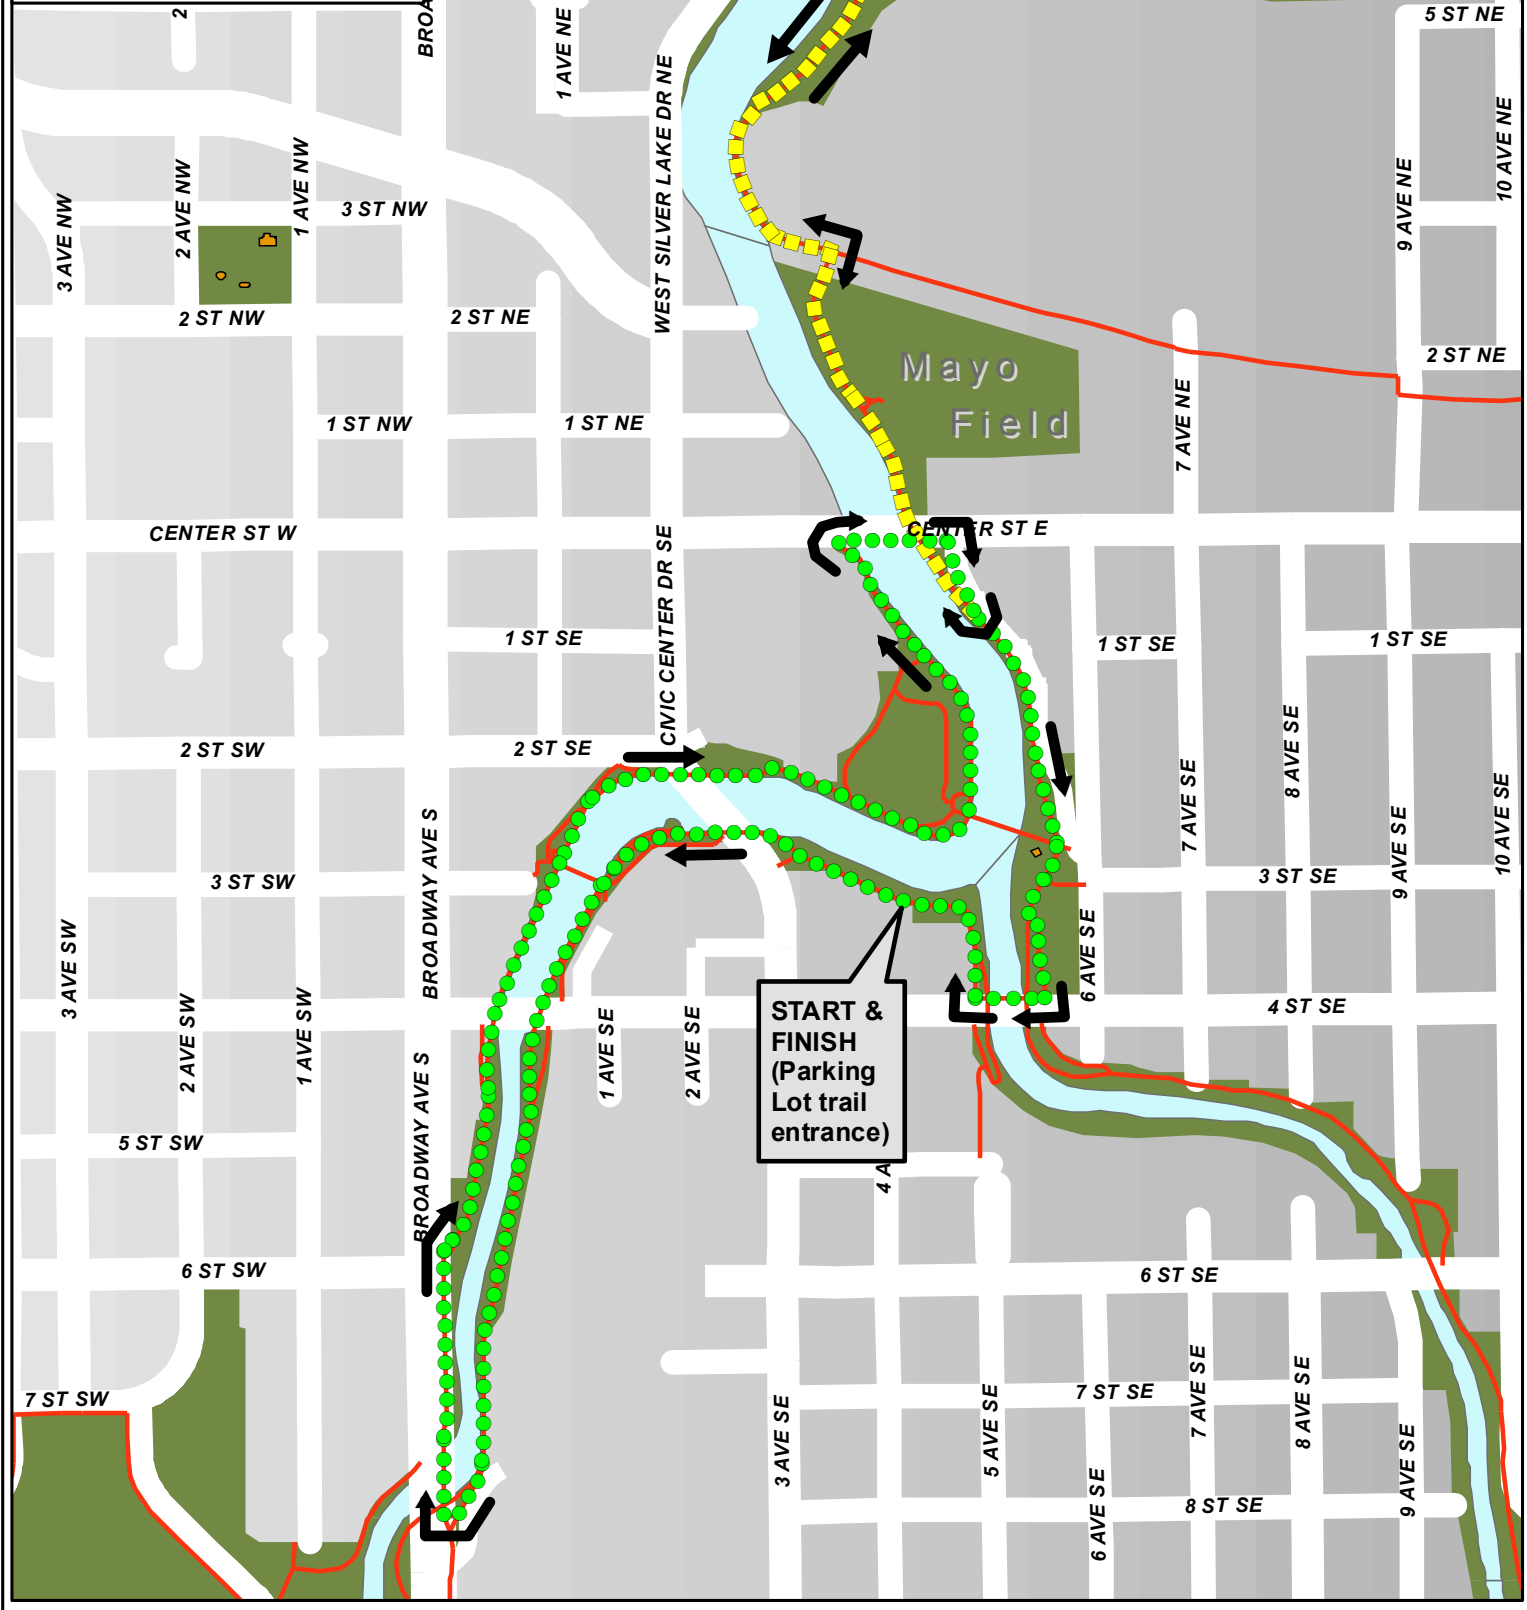

Legend

- 5k Route - One pass
- 5k Route - Two passes
- Other Paths

**START & FINISH
(Parking Lot trail entrance)**

5k Downtown & Zumbro North