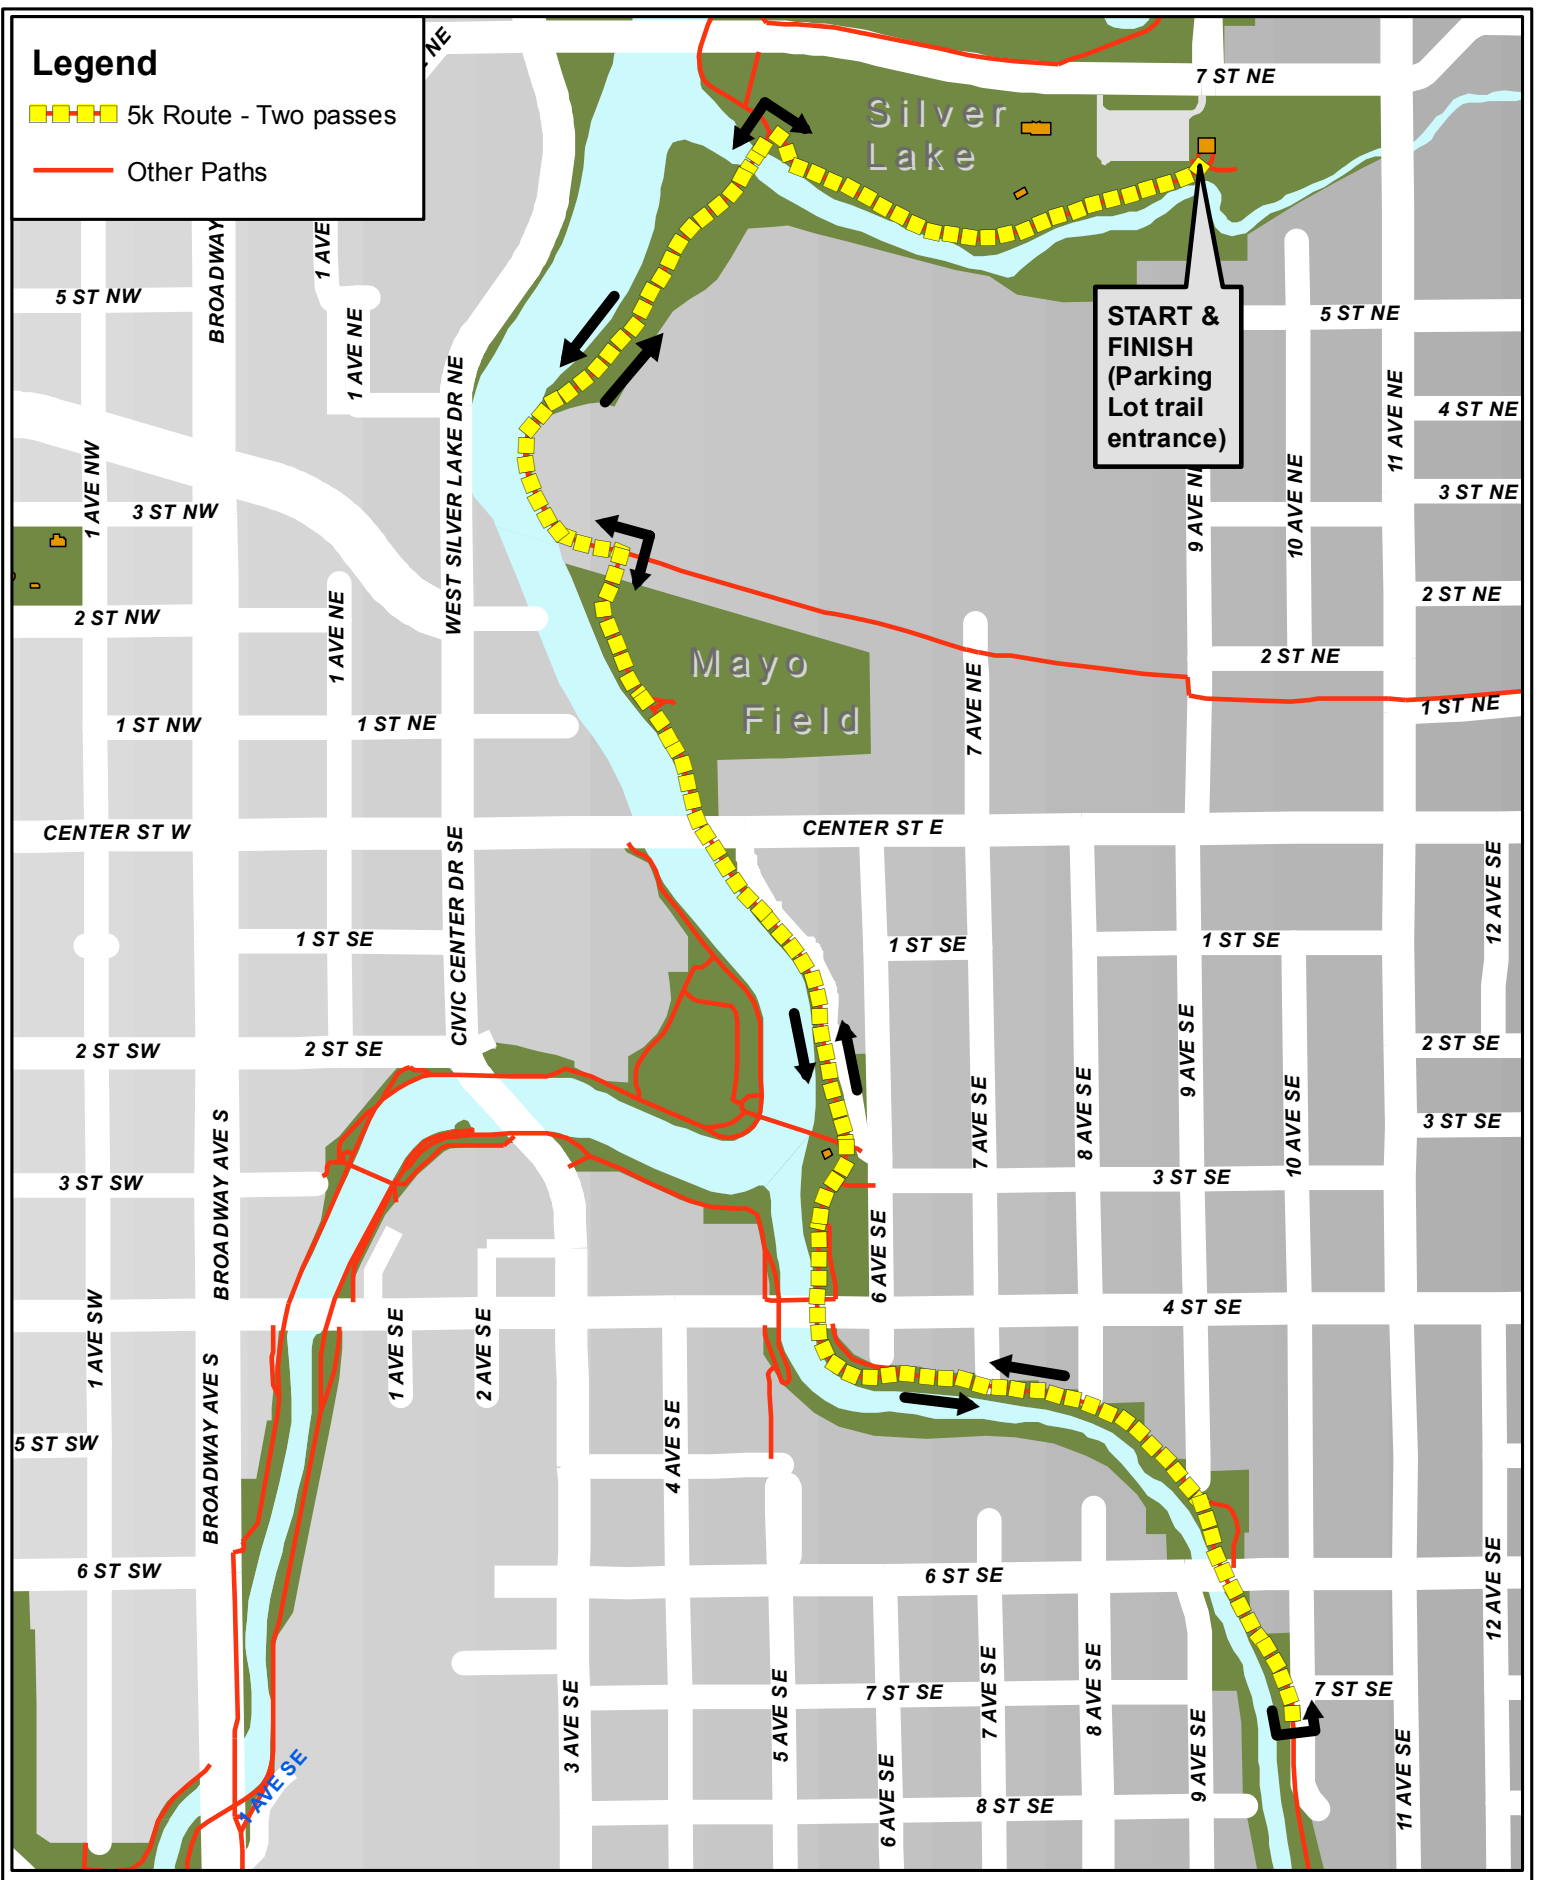

Legend

5k Route - Two passes

Other Paths

5k Silver Lake to Slatterly and back

Data contained has not been field verified and should be used as reference only. It is the user's responsibility for field verifying locations and distances.