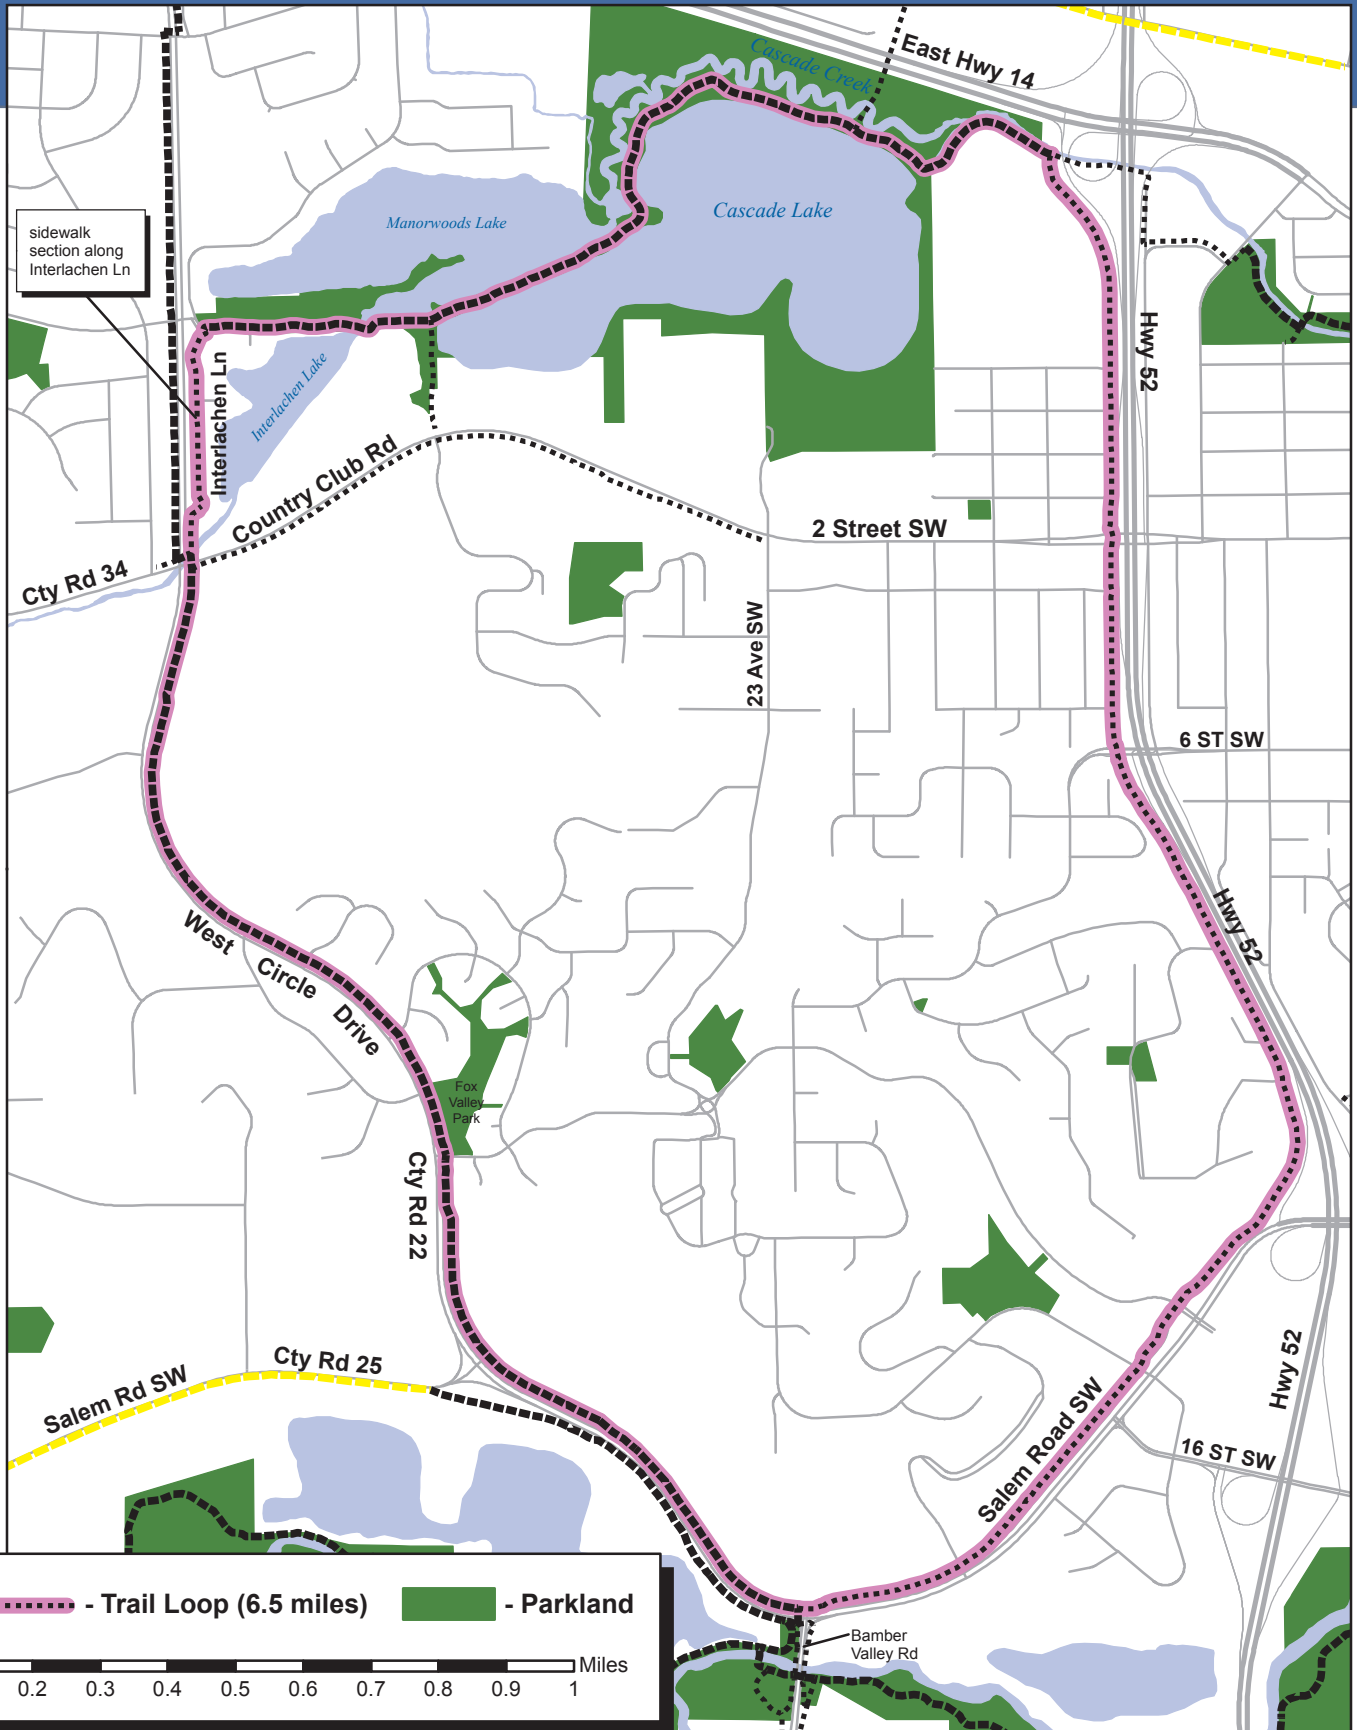

Cascade Lake / Hwy 52 / West Circle Drive

Rochester Park & Trail System

L7

 - Trail Loop (6.5 miles)  - Parkland