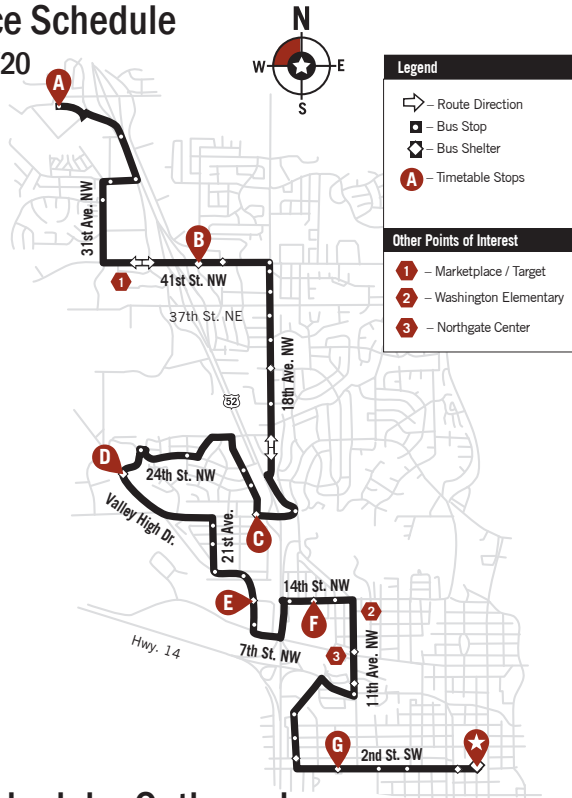

Route 25

Core Service Schedule

Effective 3/20/20

Weekday Schedule- Inbound

Leave Walmart (A)	41st St. NW Maplewood Sq (B)	18 1/2 Ave. & 19th St. NW (C)	The Hylands (D)	Ability Building Center (E)	John Marshall High School (F)	Saint Marys Hospital (G)	Arrive Downtown (★)
5:08	5:15	5:22	5:26	5:30	5:33	5:40	5:43
5:38	5:45	5:52	5:56	6:00	6:03	6:10	6:13
6:18	6:25	6:32	6:36	6:40	6:43	6:50	6:53
6:48	6:55	7:02	7:06	7:10	7:13	7:20	7:23
7:18	7:25	7:32	7:36	7:40	7:43	7:50	7:53
7:48	7:55	8:02	8:06	8:10	8:13	8:20	8:23
8:18	8:25	8:32	8:36	8:40	8:43	8:50	8:53
8:48	8:55	9:02	9:06	9:10	9:13	9:20	9:23
9:18	9:25	9:32	9:36	9:40	9:43	9:50	9:53
9:48	9:55	10:02	10:06	10:10	10:13	10:20	10:23
10:18	10:25	10:32	10:36	10:40	10:43	10:50	10:53
10:48	10:55	11:02	11:06	11:10	11:13	11:20	11:23
11:18	11:25	11:32	11:36	11:40	11:43	11:50	11:53
11:48	11:55	12:02	12:06	12:10	12:13	12:20	12:23
12:18	12:25	12:32	12:36	12:40	12:43	12:50	12:53
12:48	12:55	1:02	1:06	1:10	1:13	1:20	1:23
1:18	1:25	1:32	1:36	1:40	1:43	1:50	1:53
1:48	1:55	2:02	2:06	2:10	2:13	2:20	2:23
2:18	2:25	2:32	2:36	2:40	2:43	2:50	2:53
2:48	2:55	3:02	3:06	3:10	3:13	3:20	3:23
3:18	3:25	3:32	3:36	3:40	3:43	3:50	3:53
3:48	3:55	4:02	4:06	4:10	4:13	4:20	4:23
4:18	4:25	4:32	4:36	4:40	4:43	4:50	4:53
4:48	4:55	5:02	5:06	5:10	5:13	5:20	5:23
5:18	5:25	5:32	5:36	5:40	5:43	5:50	5:53
5:48	5:55	6:02	6:06	6:10	6:13	6:20	6:23
6:18	6:25	6:32	6:36	6:40	6:43	6:50	6:53
6:48	6:55	7:02	7:06	7:10	7:13	7:20	7:23
7:18	7:25	7:32	7:36	7:40	7:43	7:50	7:53
7:48	7:55	8:02	8:06	8:10	8:13	8:20	8:23
8:18	8:25	8:32	8:36	8:40	8:43	8:50	8:53
8:48	8:55	9:02	9:06	9:10	9:13	9:20	9:23
9:18	9:25	9:32	9:36	9:40	9:43	9:50	9:53
9:48	9:55	10:02	10:06	10:10	10:13	10:20	10:23