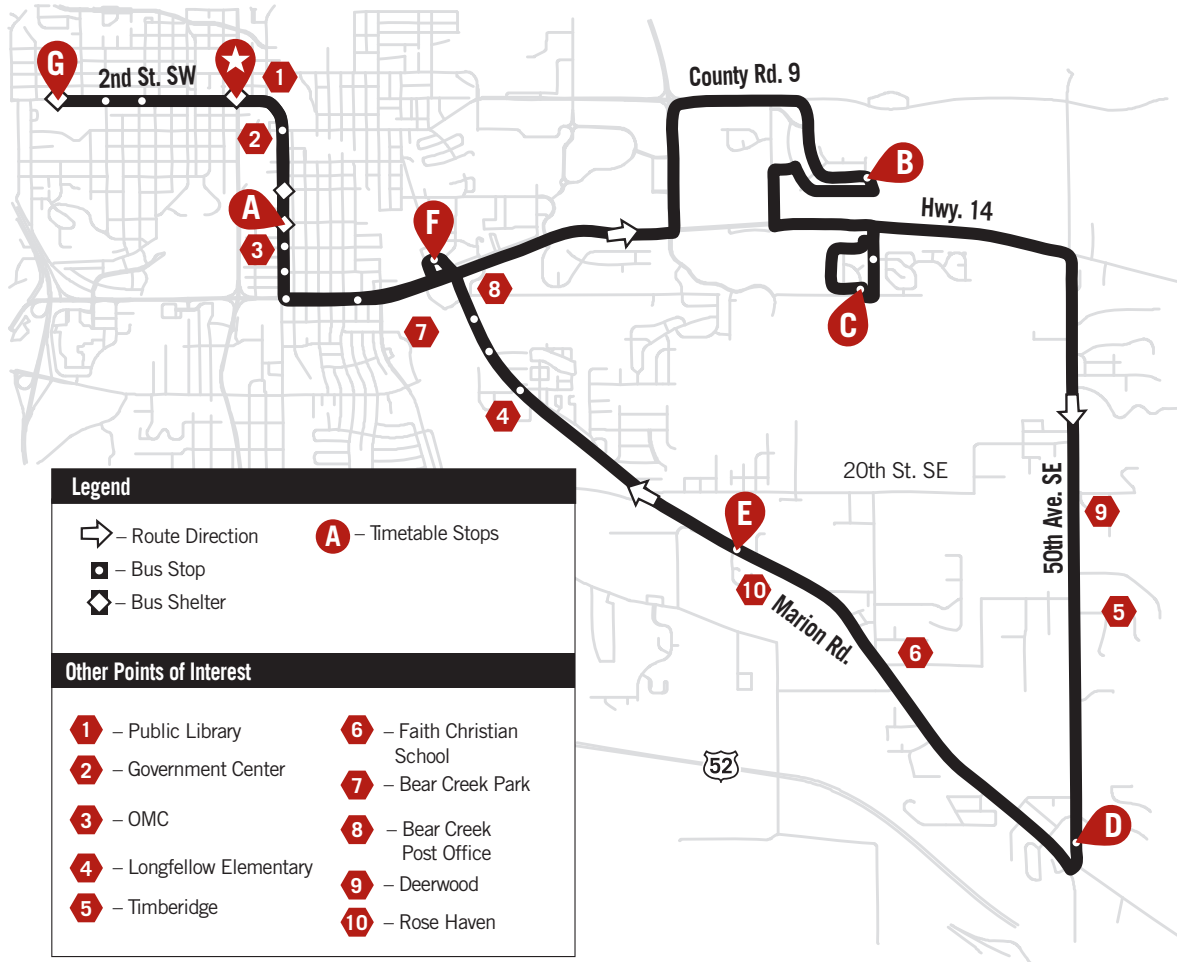

# ROUTE 17 - Weekdays Only

Burr Oak School, Sunnydale, Marion Rd.

**RPTRIDE.COM • 507.328.RIDE**

**AM**

Leave Downtown	★	6:00	6:30	7:00
K-Mart / OMC	A	6:03	6:33	7:03
Sunnydale Lane & 40th Ave. SE	B	6:13	6:43	7:13
Eastwood Rd. & Putter's Place SE	C	6:20	6:50	7:20
Burr Oak School	D	6:29	6:59	7:29
Pearl Ct. & Marion Rd. SE	E	6:32	7:02	7:32
Cub Foods Parking Lot	F	6:37	7:07	7:37
K-Mart / OMC	A	6:41	7:11	7:41
Downtown	★	6:50	7:20	7:50
Saint Marys at Canadian Honker	G	6:55	7:25	7:55
Arrive Downtown	★	7:00	- : - -	8:00

**PM**

Leave Downtown	★	4:15	5:15
K-Mart / OMC	A	4:18	5:18
Cub Foods Parking Lot	F	4:23	5:23
Sunnydale Lane & 40th Ave. SE	B	4:28	5:28
Eastwood Road & Putters Place SE	C	4:35	5:35
Burr Oak School	D	4:44	5:44
Pearl Ct. & Marion Rd. SE	E	4:47	5:47
Cub Foods Parking Lot	F	Request Only	
Downtown	★	5:00	6:00