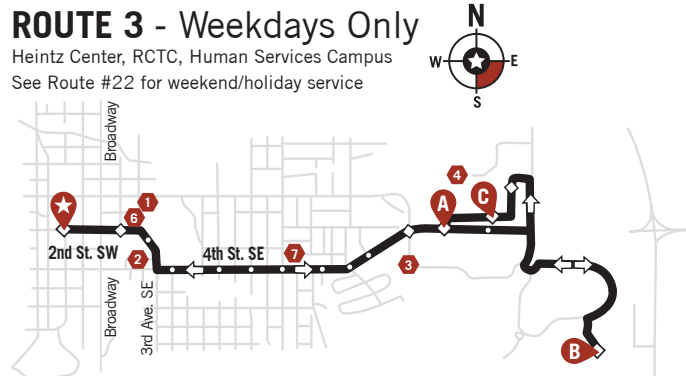

## ROUTE 3 - Weekdays Only

 Heintz Center, RCTC, Human Services Campus  
 See Route #22 for weekend/holiday service

Legend		Other Points of Interest	
→ Route direction	⬜ Bus Shelter	1 - Mayo Civic Arena	4 - Federal Prison
■ Bus Stop	A Timetable Stops	2 - Government Center	5 - Cub Foods
		3 - Ormsted Medical Center	6 - Public Library
			7 - St. Francis

Leave Downtown ★	Heintz Center A	RCTC B	Human Services Campus C	Arrive Downtown ★
5:15	5:22	5:27	5:32	5:40
5:45	5:52	5:57	6:02	6:10
6:15	6:22	6:27	6:32	6:40
6:45	6:52	6:57	7:02	7:10
7:15	7:22	7:27	7:32	7:40
7:45	7:52	7:57	8:02	8:10
8:15	8:22	8:27	8:32	8:40
8:45	8:52	8:57	9:02	9:10
9:15	9:22	9:27	9:32	9:40
9:45	9:52	9:57	10:02	10:10
10:15	10:22	10:27	10:32	10:40
10:45	10:52	10:57	11:02	11:10
11:15	11:22	11:27	11:32	11:40
11:45	11:52	11:57	<b>12:02</b>	<b>12:10</b>
<b>12:15</b>	<b>12:22</b>	<b>12:27</b>	<b>12:32</b>	<b>12:40</b>
<b>12:45</b>	<b>12:52</b>	<b>12:57</b>	<b>1:02</b>	<b>1:10</b>
1:15	1:22	1:27	1:32	1:40
1:45	1:52	1:57	2:02	2:10
2:15	2:22	2:47	2:32	2:40
2:45	2:52	2:57	3:02	3:10
3:15	3:22	3:27	3:32	3:40
3:45	3:52	3:57	4:02	4:10
4:15	4:22	4:27	4:32	4:40
4:45	4:52	4:57	5:02	5:10
5:15	5:22	5:27	5:32	5:40
5:45	5:52	5:57	6:02	6:10
6:15	6:22	6:27	6:32	6:40
6:45	6:52	6:57	7:02	7:10