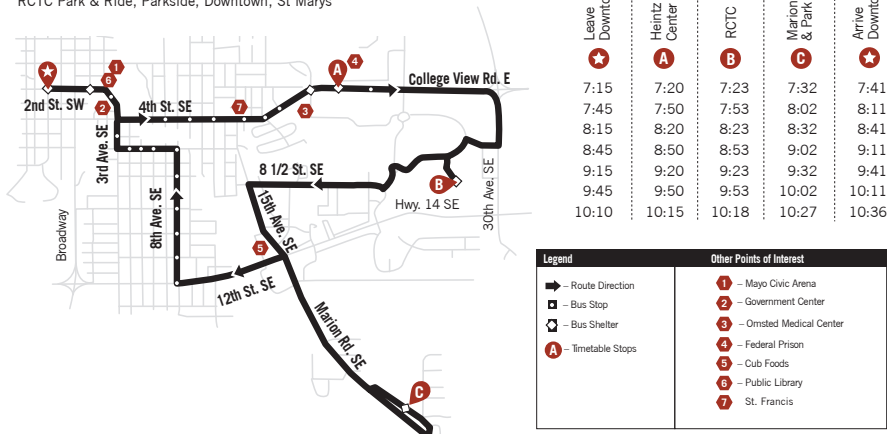

ROUTE 3D - Weekdays Only

RCTC Park & Ride, Downtown, St Marys

AM			
RCTC Park & Ride	Downtown	St. Marys Hospital	RCTC Park & Ride
5:30	5:39	5:43	5:55
5:50	5:59	6:03	6:15
6:10	6:19	6:23	6:35
6:30	6:39	6:43	6:55
6:50	6:59	7:03	7:15
7:10	7:19	7:23	7:35
7:30	7:39	7:43	7:55
7:50	7:59	8:03	8:15
8:10	8:19	8:23	8:35

PM			
St. Marys Hospital	Downtown	RCTC Park & Ride	St. Marys Hospital
3:10	3:13	3:23	3:38
3:30	3:33	3:43	3:58
3:50	3:53	4:03	4:06
4:10	4:13	4:23	4:38
4:30	4:33	4:43	4:58
4:50	4:53	5:03	5:06
5:10	5:13	5:23	5:38
5:30	5:33	5:43	5:58
5:50	5:53	6:03	6:18

ROUTE 3N - Weeknights Only

RCTC Park & Ride, Parkside, Downtown, St Marys

Leave Downtown	Heintz Center	RCTC	Marion Rd & Park Lane	Arrive Downtown
7:15	7:20	7:23	7:32	7:41
7:45	7:50	7:53	8:02	8:11
8:15	8:20	8:23	8:32	8:41
8:45	8:50	8:53	9:02	9:11
9:15	9:20	9:23	9:32	9:41
9:45	9:50	9:53	10:02	10:11
10:10	10:15	10:18	10:27	10:36

Legend	Other Points of Interest
→ - Route Direction	1 - Mayo Civic Arena
□ - Bus Stop	2 - Government Center
⊠ - Bus Shelter	3 - Orsted Medical Center
A - Timetable Stops	4 - Federal Prison
	5 - Cub Foods
	6 - Public Library
	7 - St. Francis