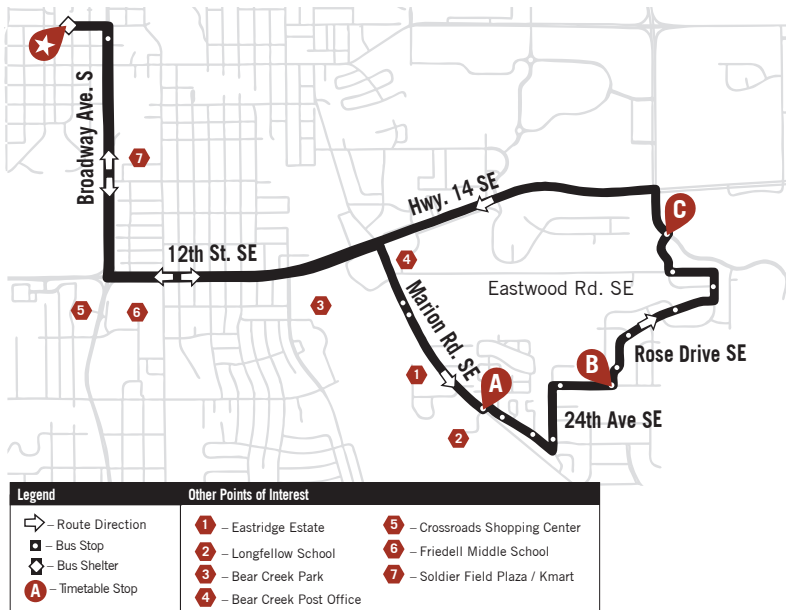

ROUTE 4A - Weekdays Only

Cub Foods, Homestead

See Route #22 for weekend/holiday service

AM					
Leave Downtown	Cub Food Bus Stop	21 Ave. SE & 8 1/2 St. SE	15th Ave. SE & 8 1/2 St. SE	6th St. SE & 3rd Ave. SE	Arrive Downtown
5:25	5:32	5:35	5:37	5:40	5:45
6:15	6:22	6:25	6:27	6:30	6:35
6:45	6:52	6:55	6:57	7:00	7:05
7:15	7:22	7:25	7:27	7:30	7:35
7:45	7:52	7:55	7:57	8:00	8:05
8:15	8:22	8:25	8:27	8:30	8:35
8:45	8:52	8:55	8:57	9:00	9:05
9:15	9:22	9:25	9:27	9:30	9:35
PM					
3:15	3:22	3:25	3:27	3:30	3:35
3:45	3:52	3:55	3:57	4:00	4:05
4:15	4:22	4:25	4:27	4:30	4:35
4:45	4:52	4:55	4:57	5:00	5:05
5:15	5:22	5:25	5:27	5:30	5:35
5:45	5:52	5:55	5:57	6:00	6:05
6:15	6:22	6:25	6:27	6:30	6:35
6:45	6:52	6:55	6:57	7:00	7:05

ROUTE 4B - Weekdays Only

Park Lane, Marion Road

See Route #22 for weekend/holiday service

AM					
Leave Downtown	Marion Rd. SE & Park Lane SE	15th St. SE & Rose Dr. SE	Towne Club Pkwy SE & Feltz Ave. SE	Arrive Downtown	
5:20	5:30	5:33	5:36	5:50	
6:12	6:22	6:25	6:28	6:42	
6:42	6:52	6:55	6:58	7:12	
7:12	7:22	7:25	7:28	7:42	
7:42	7:52	7:55	7:58	8:12	
8:12	8:22	8:25	8:28	8:42	
8:42	8:52	8:55	8:58	9:12	
9:12	9:22	9:25	9:28	9:42	
PM					
3:12	3:24	3:27	3:30	3:43	
3:42	3:54	3:57	4:00	4:13	
4:12	4:24	4:27	4:30	4:43	
4:42	4:54	4:57	5:00	5:13	
5:12	5:24	5:27	5:30	5:43	
5:42	5:54	5:57	6:00	6:13	
6:12	6:24	6:27	6:30	6:43	
6:42	6:54	6:57	7:00	7:13	