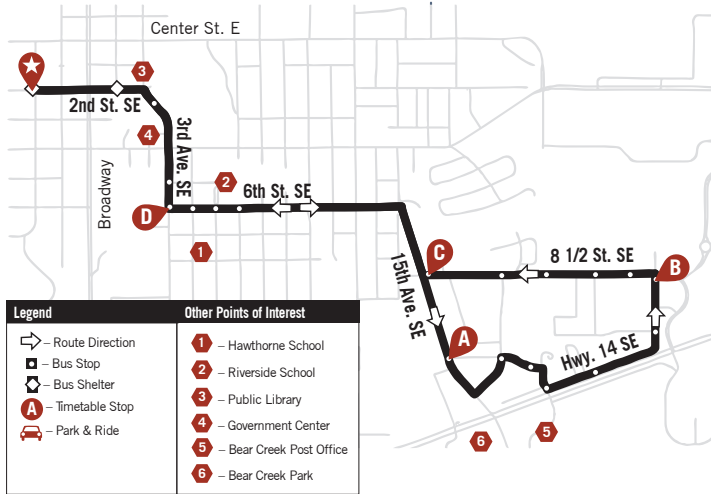

ROUTE 4A - Weekdays Only

Cub Foods, Homestead

See Route #22 for weekend/holiday service

AM					
Leave Downtown	Cub Food Bus Stop	21 Ave. SE & 8 1/2 St. SE	15th Ave. SE & 8 1/2 St. SE	6th St. SE & 3rd Ave. SE	Arrive Downtown
5:25	5:32	5:35	5:37	5:40	5:45
6:15	6:22	6:25	6:27	6:30	6:35
6:45	6:52	6:55	6:57	7:00	7:05
7:15	7:22	7:25	7:27	7:30	7:35
7:45	7:52	7:55	7:57	8:00	8:05
8:15	8:22	8:25	8:27	8:30	8:35
8:45	8:52	8:55	8:57	9:00	9:05
9:15	9:22	9:25	9:27	9:30	9:35
PM					
3:15	3:22	3:25	3:27	3:30	3:35
3:45	3:52	3:55	3:57	4:00	4:05
4:15	4:22	4:25	4:27	4:30	4:35
4:45	4:52	4:55	4:57	5:00	5:05
5:15	5:22	5:25	5:27	5:30	5:35
5:45	5:52	5:55	5:57	6:00	6:05
6:15	6:22	6:25	6:27	6:30	6:35
6:45	6:52	6:55	6:57	7:00	7:05

ROUTE 4B - Weekdays Only

Park Lane, Marion Road

See Route #22 for weekend/holiday service

AM					
Leave Downtown	Marion Rd. SE & Park Lane SE	15th St. SE & Rose Dr. SE	Towne Club Pkwy SE & Feltz Ave. SE	Arrive Downtown	
5:20	5:30	5:33	5:36	5:50	
6:12	6:22	6:25	6:28	6:42	
6:42	6:52	6:55	6:58	7:12	
7:12	7:22	7:25	7:28	7:42	
7:42	7:52	7:55	7:58	8:12	
8:12	8:22	8:25	8:28	8:42	
8:42	8:52	8:55	8:58	9:12	
9:12	9:22	9:25	9:28	9:42	
PM					
3:12	3:24	3:27	3:30	3:43	
3:42	3:54	3:57	4:00	4:13	
4:12	4:24	4:27	4:30	4:43	
4:42	4:54	4:57	5:00	5:13	
5:12	5:24	5:27	5:30	5:43	
5:42	5:54	5:57	6:00	6:13	
6:12	6:24	6:27	6:30	6:43	
6:42	6:54	6:57	7:00	7:13	