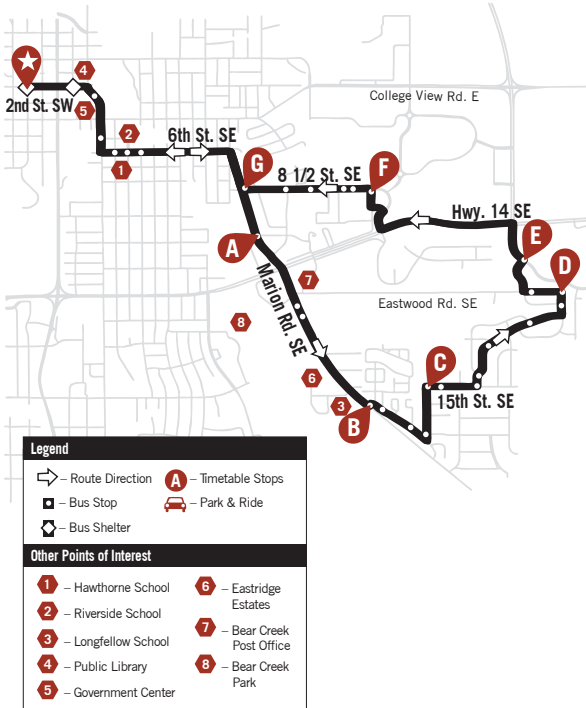

ROUTE 4M - Weekdays Only

Park Lane, Cub Foods, Homestead, Rose Harbor
See Route #22 for weekend/holiday service

Depart Downtown	★	9:42	10:42	11:42	12:42	1:42	2:42
Cub Foods	A	9:49	10:49	11:49	12:49	1:49	2:49
Marion Rd. SE & Park Lane SE	B	9:54	10:54	11:54	12:54	1:54	2:54
24th Ave. SE & 15th St. SE	C	9:56	10:56	11:56	12:56	1:56	2:56
Harbor Dr. & Eastwood Rd. SE	D	9:59	10:59	11:59	12:59	1:59	2:59
Felty Ave. SE & Towne Club Parkway	E	10:00	11:00	12:00	1:00	2:00	3:00
21st Ave. SE & 8 1/2 St. SE	F	10:03	11:03	12:03	1:03	2:03	3:03
15th Ave. SE & 8 1/2 St. SE	G	10:05	11:05	12:05	1:05	2:05	3:05
Arrive Downtown	★	10:13	11:13	12:13	1:13	2:13	3:13