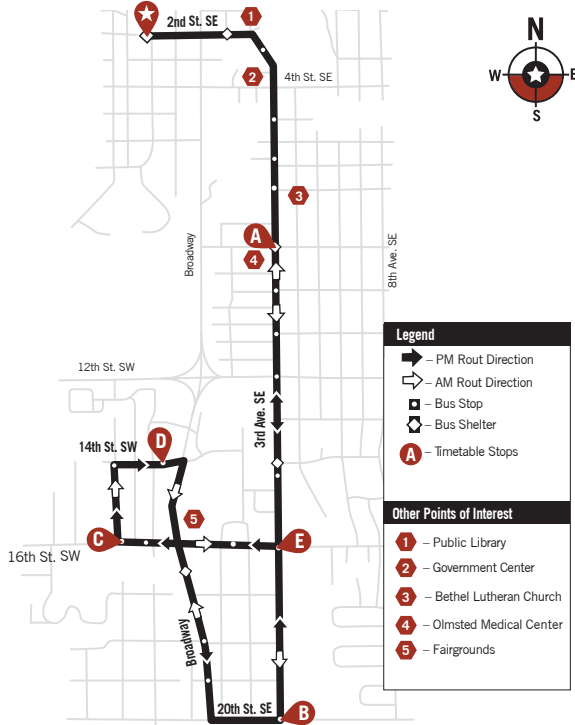

### ROUTE 6B - Peak Hour Weekdays Only

Walgreens, Bethel

See Route #23 &amp; 24 for weekend/holiday service

**AM**

Leave Downtown	K-Mart/OMC	3rd Ave & 20th St. SE	4th Ave & 16th St. SW	Crossroads / Walgreens	3rd Ave & 20th St. SE	K-Mart/OMC	Arrive Downtown
★	A	B	C	D	E	A	★
5:25	5:29	5:34	5:38	5:40	5:43	5:47	5:51
6:00	6:04	6:09	6:13	6:15	6:18	6:22	6:26
6:30	6:34	6:39	6:43	6:45	6:48	6:52	6:56
7:00	7:04	7:09	7:13	7:15	7:18	7:22	7:26
7:30	7:34	7:39	7:43	7:45	7:48	7:52	7:56
8:15	8:19	8:24	8:28	8:30	8:33	8:37	8:41

**PM**

Leave Downtown	K-Mart/OMC	3rd Ave & 16th St. SE	4th Ave & 16th St. SW	Crossroads / Walgreens	3rd Ave & 20th St. SE	K-Mart/OMC	Arrive Downtown
★	A	E	G	D	B	A	★
3:05	3:09	3:12	3:14	3:16	3:21	3:25	3:30
3:35	3:39	3:42	3:44	3:46	3:51	3:55	4:00
4:05	4:09	4:12	4:14	4:16	4:21	4:25	4:30
4:35	4:39	4:42	4:44	4:46	4:51	4:55	5:00
5:05	5:09	5:12	5:14	5:16	5:21	5:25	5:30
5:35	5:39	5:42	5:44	5:46	5:51	5:55	6:00
6:05	6:09	6:12	6:14	6:16	6:21	6:25	6:30
6:35	6:39	6:42	6:44	6:46	6:51	6:55	7:00

### ROUTE 6D- Weekdays Only

Fairgrounds, Saint Marys, Downtown

**AM**

Fairgrounds P & R Lot B	Fairgrounds P & R Lot A	Downtown	Canadian Honker
A	A	★	B
5:33	5:37	5:43	5:47
5:55	5:59	6:05	6:09
6:10	6:14	6:20	6:24
6:25	6:29	6:35	6:39
6:40	6:44	6:50	6:54
6:55	6:59	7:05	7:09
7:10	7:14	7:20	7:24
7:25	7:29	7:35	7:39
7:40	7:44	7:50	7:54
7:55	7:59	8:05	8:09

**PM**

Downtown	Canadian Honker	Fairgrounds P & R Lot B	Fairgrounds P & R Lot A
★	B	A	A
3:05	3:10	3:21	3:23
3:20	3:25	3:36	3:38
3:35	3:40	3:51	3:53
3:50	3:55	4:06	4:08
4:05	4:10	4:21	4:23
4:20	4:25	4:36	4:38
4:35	4:40	4:51	4:53
4:50	4:55	5:06	5:08
5:05	5:10	5:21	5:23
5:20	5:25	5:36	5:38
5:35	5:40	5:51	5:53
5:50	5:55	6:06	6:08