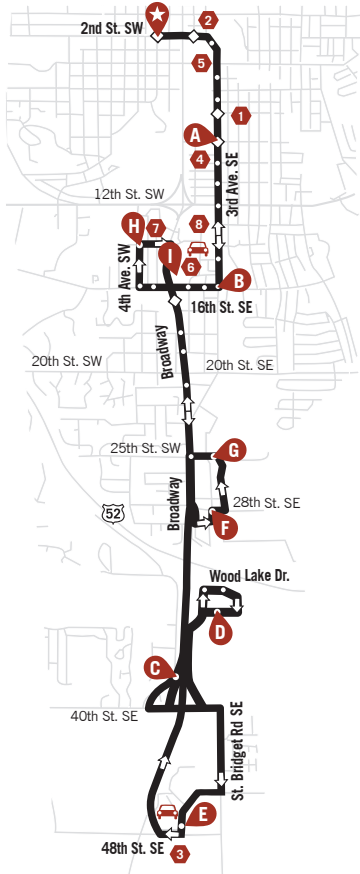

ROUTE 6M - Weekdays Only

ShopKo South, Walmart South
See Route #23 & #24 for weekend/holiday service

Legend

- ➔ - Route Direction
- - Bus Stop
- ⬜ - Bus Shelter
- A - Timetable Stops
- P - Park & Ride

Other Points of Interest

- 1 - Bethel
- 2 - Public Library
- 3 - Fleet Farm
- 4 - Olmsted Medical Center
- 5 - Government Center
- 6 - Fairgrounds
- 7 - Crossroads Shopping Center
- 8 - Friedell Middle School

★	A	B	6	C	D	E	F	G	H	I	A	★
8:15	8:18	8:21	8:23*	8:31	8:37	8:41	8:45	8:47	8:52	8:54	9:00	9:06
9:15	9:18	9:21	9:23*	9:31	9:37	9:41	9:45	9:47	9:52	9:54	10:00	10:06
10:15	10:18	10:21	10:23*	10:31	10:37	10:41	10:45	10:47	10:52	10:54	11:00	11:06
11:15	11:18	11:21	11:23*	11:31	11:37	11:41	11:45	11:47	11:52	11:54	12:00	12:06
12:15	12:18	12:21	12:23*	12:31	12:37	12:41	12:45	12:47	12:52	12:54	1:00	1:06
1:15	1:18	1:21	1:23*	1:31	1:37	1:41	1:45	1:47	1:52	1:54	2:00	2:06
2:15	2:18	2:21	2:23*	2:31	2:37	2:41	2:45	2:47	2:52	2:54	3:00	3:06
3:15	3:18	3:21	3:23*	3:31	3:37	3:41	3:45	3:47	3:52	3:54	4:00	4:06

*Fairgrounds Park and Ride is outbound request only

ROUTE 6A - Peak Hours Weekdays Only

Crossroads, Shopko South, Walmart South
See Route #23 & #24 for weekend/holiday service

Legend

- ➔ - Route Direction
- - Bus Stop
- ⬜ - Bus Shelter
- A - Timetable Stops
- P - Park & Ride