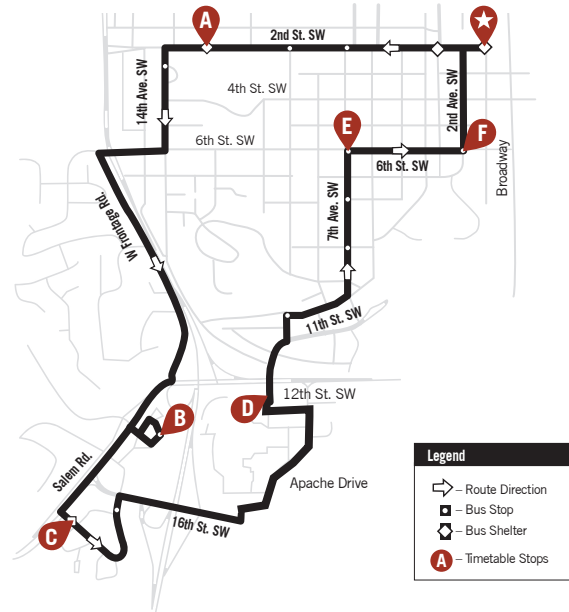

ROUTE 7 - Weekdays Only

 Saint Marys Hospital, Apache Mall, TJ Maxx Plaza
 See Route #23 & #24 for weekend/holiday service

Leave Downtown	Canadian Honiker	TJ Maxx Plaza	Greenview Dr.	Apache Mall	Edison Building	2nd Ave. SW & 6th St. SW	Arrive Downtown
5:23	5:27	5:34	5:37	5:41	5:45	5:47	5:51
6:00	6:04	6:11	6:14	6:18	6:22	6:24	6:28
6:42	6:46	6:53	6:56	7:00	7:04	7:06	7:10
7:42	7:46	7:53	7:56	8:00	8:04	8:06	8:10
8:42	8:46	8:53	8:56	9:00	9:04	9:06	9:10
9:42	9:46	9:53	9:56	10:00	10:04	10:06	10:10
10:42	10:46	10:53	10:56	11:00	11:04	11:06	11:10
11:42	11:46	11:53	11:56	12:00	12:04	12:06	12:10
12:42	12:46	12:53	12:56	1:00	1:04	1:06	1:10
1:42	1:46	1:53	1:56	2:00	2:04	2:06	2:10
2:42	2:46	2:53	2:56	3:00	3:04	3:06	3:10
3:42	3:46	3:53	3:56	4:00	4:04	4:06	4:10
4:42	4:46	4:53	4:56	5:00	5:04	5:06	5:10
5:42	5:46	5:53	5:56	6:00	6:04	6:06	6:10
6:42	6:46	6:53	6:56	7:00	7:04	7:06	7:10