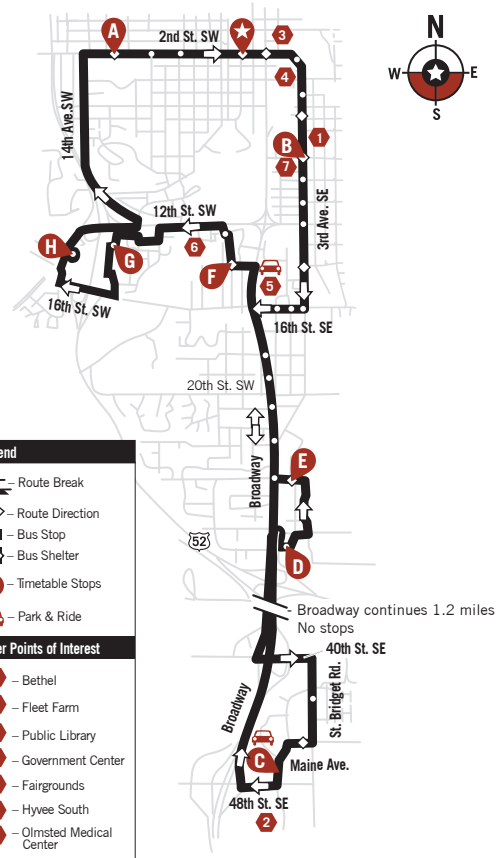

ROUTE 7A - Weekdays Only

Apache Mall, Crossroads College, Edison Building
See Route #23 & #24 for weekend/holiday service

Leave Downtown	Saint Marys Canadian Honker	Edison Building	Apache Mall	Crossroads College	Crossroads Shopping Center	Arrive Downtown
★	A	B	G	D	E	★
5:22	5:26	5:30	5:35	5:39	5:43	5:52
7:12	7:16	7:20	7:25	7:29	7:33	7:42
8:12	8:16	8:20	8:25	8:29	8:33	8:42
9:12	9:16	9:20	9:25	9:29	9:33	9:42
10:12	10:16	10:20	10:25	10:29	10:33	10:42
11:12	11:16	11:20	11:25	11:29	11:33	11:42
12:12	12:16	12:20	12:25	12:29	12:33	12:42
1:12	1:16	1:20	1:25	1:29	1:33	1:42
2:12	2:16	2:20	2:25	2:29	2:33	2:42
3:12	3:16	3:20	3:25	3:29	3:33	3:42
4:12	4:16	4:20	4:25	4:29	4:33	4:42
5:12	5:16	5:20	5:25	5:29	5:33	5:42

ROUTE 7N - Weeknights Only

ShopKo South, Wal-Mart South, TJ Maxx Plaza
See Route #23 & #24 for weekend/holiday service

Saint Marys Hospital	Leave Downtown	K-Mart/OMC	Fairgrounds Park & Ride B	Fairgrounds Park & Ride A	Target & Maine Ave. Park & Ride	ShopKo south	Wal-Mart South 25th St. SE	Crossroads & 14 St. SW	Apache Mall	TJ Maxx Plaza	Saint Marys Hospital
A	★	B	5	5	C	D	E	F	G	H	A
6:07	6:11	6:14	6:17*	6:18*	6:26	6:30	6:32	6:36	6:40	6:44	6:51
6:37	6:41	6:44	6:47*	6:48*	6:56	7:00	7:02	7:06	7:10	7:14	7:21
7:07	7:11	7:14	7:17*	7:18*	7:26	7:30	7:32	7:36	7:40	7:44	7:51
7:37	7:41	7:44	7:47*	7:48*	7:56	8:00	8:02	8:06	8:10	8:14	8:21
8:07	8:11	8:14	8:17*	8:18*	8:26	8:30	8:32	8:36	8:40	8:44	8:51
8:37	8:41	8:44	8:47*	8:48*	8:56	9:00	9:02	9:06	9:10	9:14	9:21
9:07	9:11	9:14	9:17*	9:18*	9:26	9:30	9:32	9:36	9:40	9:44	9:51
9:37	9:41	9:44	9:47*	9:48*	9:56	10:00	10:02	10:06	10:10	10:14	10:21

*Fairgrounds Park and Ride is outbound request only

Notes: