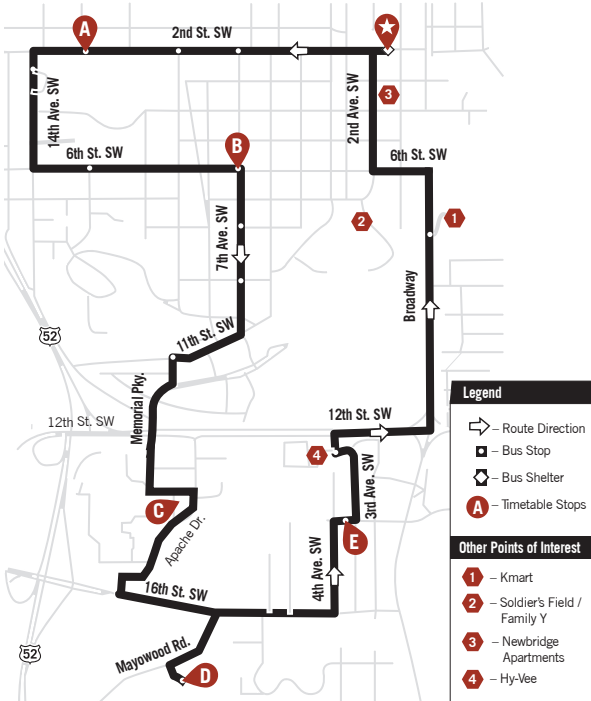

ROUTE 7A - Weekdays Only

Apache Mall, Crossroads College, Edison Building
See Route #23 & #24 for weekend/holiday service

Leave Downtown	Saint Marys Canadian Honker	Edison Building	Apache Mall	Crossroads College	Crossroads Shopping Center	Arrive Downtown
★	A	B	G	D	E	★
5:22	5:26	5:30	5:35	5:39	5:43	5:52
7:12	7:16	7:20	7:25	7:29	7:33	7:42
8:12	8:16	8:20	8:25	8:29	8:33	8:42
9:12	9:16	9:20	9:25	9:29	9:33	9:42
10:12	10:16	10:20	10:25	10:29	10:33	10:42
11:12	11:16	11:20	11:25	11:29	11:33	11:42
12:12	12:16	12:20	12:25	12:29	12:33	12:42
1:12	1:16	1:20	1:25	1:29	1:33	1:42
2:12	2:16	2:20	2:25	2:29	2:33	2:42
3:12	3:16	3:20	3:25	3:29	3:33	3:42
4:12	4:16	4:20	4:25	4:29	4:33	4:42
5:12	5:16	5:20	5:25	5:29	5:33	5:42

ROUTE 7N - Weeknights Only

ShopKo South, Wal-Mart South, TJ Maxx Plaza
See Route #23 & #24 for weekend/holiday service

Saint Marys Hospital	Leave Downtown	K-Mart/OMC	Fairgrounds Park & Ride B	Fairgrounds Park & Ride A	Target & Maine Ave. Park & Ride	ShopKo south	Wal-Mart South 25th St. SE	Crossroads & 14 St. SW	Apache Mall	TJ Maxx Plaza	Saint Marys Hospital
A	★	B	5	5	C	D	E	F	G	H	A
6:07	6:11	6:14	6:17*	6:18*	6:26	6:30	6:32	6:36	6:40	6:44	6:51
6:37	6:41	6:44	6:47*	6:48*	6:56	7:00	7:02	7:06	7:10	7:14	7:21
7:07	7:11	7:14	7:17*	7:18*	7:26	7:30	7:32	7:36	7:40	7:44	7:51
7:37	7:41	7:44	7:47*	7:48*	7:56	8:00	8:02	8:06	8:10	8:14	8:21
8:07	8:11	8:14	8:17*	8:18*	8:26	8:30	8:32	8:36	8:40	8:44	8:51
8:37	8:41	8:44	8:47*	8:48*	8:56	9:00	9:02	9:06	9:10	9:14	9:21
9:07	9:11	9:14	9:17*	9:18*	9:26	9:30	9:32	9:36	9:40	9:44	9:51
9:37	9:41	9:44	9:47*	9:48*	9:56	10:00	10:02	10:06	10:10	10:14	10:21

*Fairgrounds Park and Ride is outbound request only

Notes: