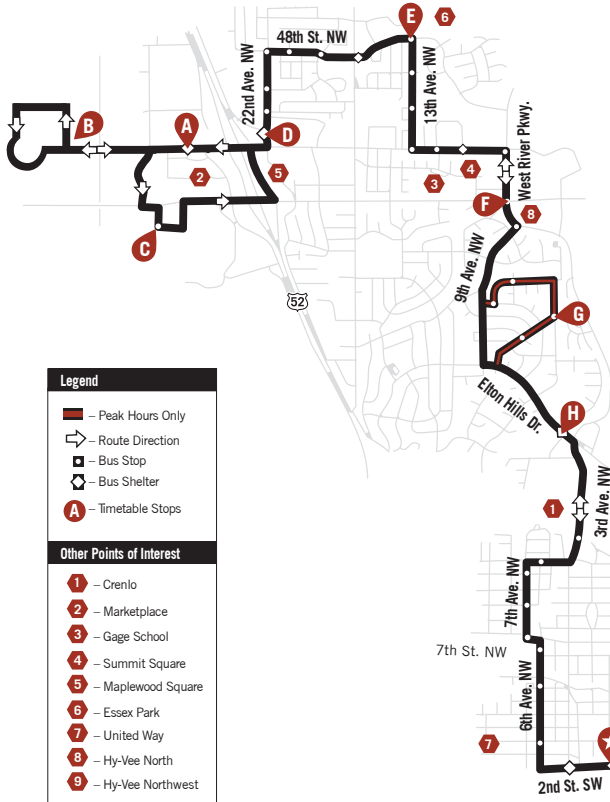

ROUTE 11 - Weekdays Only

Valhalla, Elton Hills Drive, Summit Square
See Route #26 for weekend/holiday service

Legend

- Peak Hours Only
- Route Direction
- Bus Stop
- Bus Shelter
- Timetable Stops

Other Points of Interest

- 1 - Crenlo
- 2 - Marketplace
- 3 - Gage School
- 4 - Summit Square
- 5 - Maplewood Square
- 6 - Essex Park
- 7 - United Way
- 8 - Hy-Vee North
- 9 - Hy-Vee Northwest

Inbound to Downtown

Stop	5:15	6:05	6:37	7:05	7:40	8:10	8:40	9:11	9:44	10:44	11:44	12:44	1:44	2:44	3:12	3:44	4:14	4:44	5:14	6:12	6:42	
IBM																						
22nd Ave. & 41st St.																						
13th Ave. & 48th St. NW																						
37th St. & W River Pkwy																						
Zumbro Dr. & 4th Ave. NW																						
Valhalla Condominiums																						
Arrive Downtown																						

Outbound from Downtown

Stop	7:12	7:42	8:12	9:12	10:12	11:12	12:12	1:12	2:12	2:42	3:12	3:42	4:12	4:42	5:15	5:45	6:15
Depart Downtown																	
Valhalla Condominiums																	
Zumbro Dr. & 4th Ave. NW																	
37th St. & W River Pkwy																	
13th Ave. & 48th St. NW																	
22nd Ave. & 41st St.																	
Mayo NW 41st St.																	
Hy-Vee NW																	
IBM																	

*No Service † Stops made by request █ - Peak Hours Only

Notes: