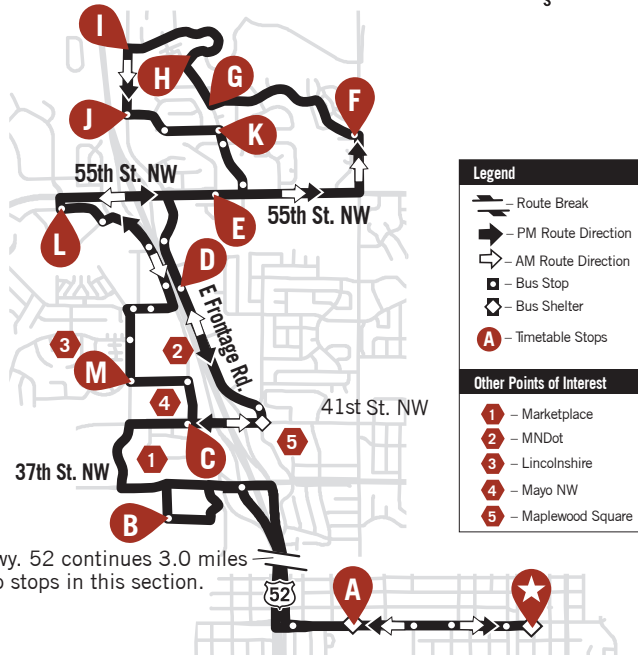

## ROUTE 12 - Weekdays Only

 IBM, Walmart North, Homestead, Target, The Gates, Mayo NW  
 See Route #25 & #26 for weekend/holiday service

 Hwy. 52 continues 3.0 miles  
 No stops in this section.

AM								
Downtown	★	--	--	6:15	6:45	7:15	7:45	8:15
Canadian Honker	A	--	--	6:19	6:49	7:19	7:49	8:19
IBM	B	--	--	6:25	6:55	7:25	7:55	8:25
Mayo Northwest	C	--	--	6:28	6:58	7:28	7:58	8:28
East Frontage Rd & Pennington PL	D	5:05	5:35	6:31	7:01	7:31	8:01	8:31
Georgetown Town Homes	E	5:07	5:37	6:33	7:03	7:33	8:03	8:33
Crimson Ridge & 18th Ave NW	F	5:10	5:40	6:36	7:06	7:36	8:06	8:36
25th Ave NW & 60th St NW	G	5:12	5:42	6:38	7:08	7:38	8:08	8:38
Boulder Ridge & 25th Ave NW	H	5:13	5:43	6:39	7:09	7:39	8:09	8:39
Bandel Rd & Boulder Ridge	I	5:15	5:45	6:41	7:11	7:41	8:11	8:41
Bandel Rd & 59th St NW	J	5:16	5:46	6:42	7:12	7:42	8:12	8:42
25th Ave NW & 59th ST NW	K	5:18	5:48	6:44	7:14	7:44	8:14	8:44
WalMart North	L	5:22	5:52	6:48	7:18	7:48	8:18	8:48
31st Ave NW & 43rd ST NW	M	5:25	5:55	6:51	7:21	7:51	8:21	8:51
Mayo Northwest	C	5:27	5:57	6:53	7:23	7:53	8:23	8:53
IBM	B	5:29	5:59	6:55	7:25	7:55	8:25	8:55
St Marys	A	5:37	6:07	7:03	7:33	8:03	8:33	9:03
Downtown	★	5:40	6:10	7:07	7:37	8:07	8:37	9:07