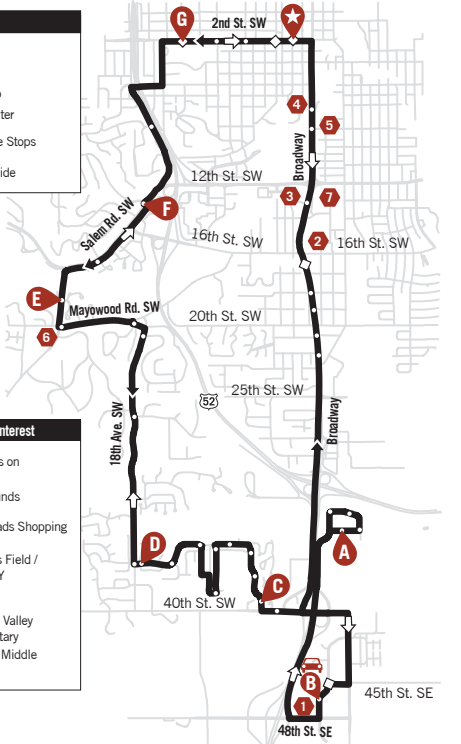

ROUTE 14 - Weekdays Only

 Channel One, Zumbro Valley, Bamber Corners
 See Route #23 & #24 for weekend/holiday service

Legend	
	AM
	PM
	Bus Stop
	Bus Shelter
	Timetable Stops
	Park & Ride

Other Points of Interest	
	Shoppes on Maine
	Fairgrounds
	Crossroads Shopping Center
	Soldier's Field / Family Y
	Kmart
	Bamber Valley Elementary
	Friedell Middle School

AM

Leave Downtown	Channel One	Target & Maine Ave. Park & Ride	40th St. SW & Willow Hts. Dr.	18th Ave. SW & 36th St. SW	Bamber Valley & Waterford	Fox Valley Dr.	Saint Marys Hospital	Arrive Downtown
5:05	5:19	5:23	5:27	5:35	5:41	5:43	5:49	5:53
5:55	6:09	6:13	6:17	6:25	6:31	6:33	6:39	6:43
6:55	7:09	7:13	7:17	7:25	7:31	7:33	7:39	7:43

PM

Leave Downtown	Canadian Honker	Fox Valley Dr.	Bamber Valley & Waterford	18th Ave. SW & 36th St. SW	40th St. SW & Willow Hts. Dr.	Channel One	Target & Maine Ave. Park & Ride	Arrive Downtown
4:15	4:20	4:26	4:28	4:33	4:39	4:44	4:48	5:02
5:15	5:20	5:26	5:28	5:33	5:39	5:44	5:48	6:02
5:45	5:50	5:56	5:58	6:03	6:09	6:14	6:18	6:32
6:25	6:30	6:36	6:38	6:43	6:49	6:54	6:58	7:12