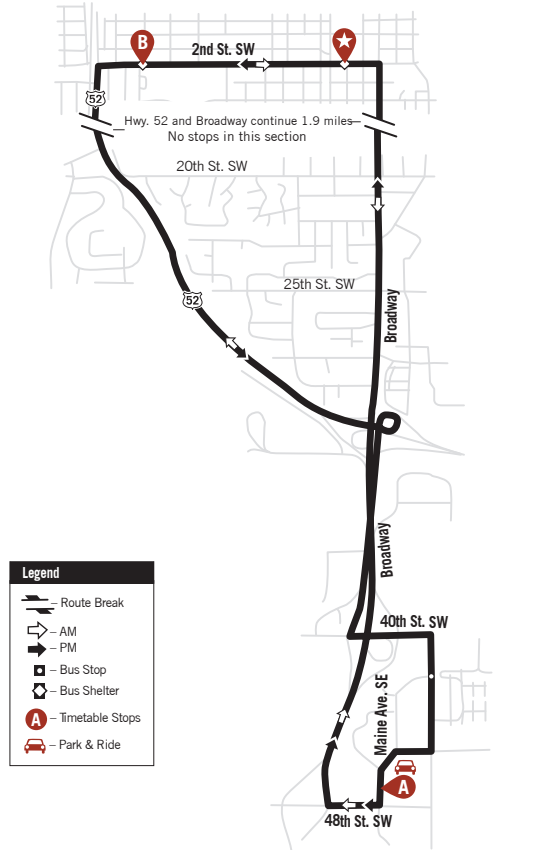

## ROUTE 15D - Weekdays Only

St. Marys, Maine Ave. & Target Park & Ride  
See Route #23 & #24 for weekend/holiday services

### AM

Maine Ave. & Target Park & Ride	<b>A</b>	5:33	6:00	6:20	6:40	7:00	7:20	7:40	8:00
St. Marys Hospital	<b>B</b>	5:43	6:10	6:30	6:50	7:10	7:30	7:50	8:10
Downtown	★	5:51	6:18	6:38	6:58	7:18	7:38	7:58	8:18
Maine Ave. & Target Park & Ride	<b>A</b>	--	6:33	6:53	7:13	7:33	7:53	8:13	8:33

### PM

Downtown	★	3:05	3:25	3:45	4:05	4:25	4:45	5:05	5:25	5:45
Canadian Honker	<b>B</b>	3:09	3:29	3:49	4:09	4:29	4:49	5:09	5:29	5:49
Maine Ave. & Target Park & Ride	<b>A</b>	3:25	3:45	4:05	4:25	4:45	5:05	5:25	5:45	6:05
Downtown	★	3:40	4:00	4:20	4:40	5:00	5:20	5:40	--	--