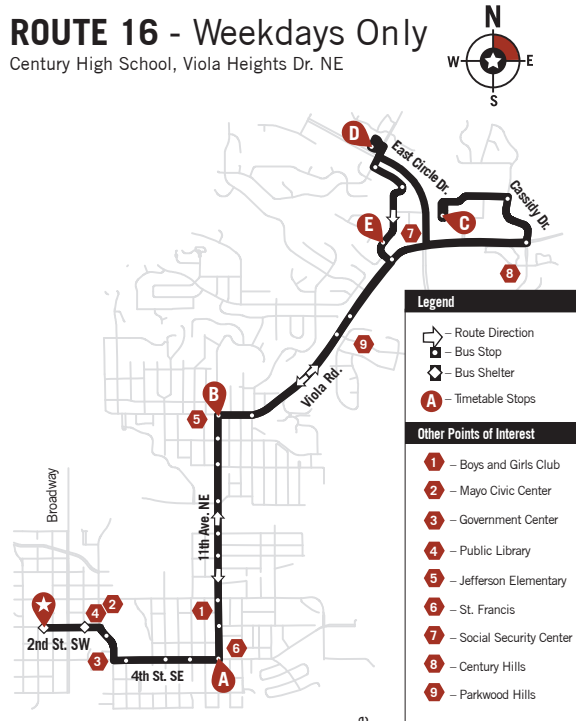

## ROUTE 16 - Weekdays Only

Century High School, Viola Heights Dr. NE

Leave Downtown	4th St. & 11th Ave. SE	14th St. & 11th Ave. NE	Century High School (W. Lot)	Mayo Clinic NE	Viola Hts. Dr. NE & Northern Viola Lane	14th St. & 11th Ave. NE	4th St. & 11th Ave. SE	Arrive Downtown
★	A	B	C	D	E	B	A	★
5:15	5:19	5:23	5:30	5:35	5:38	5:41	5:45	5:50
6:15	6:19	6:23	6:30	6:35	6:38	6:41	6:45	6:50
7:10	7:14	7:18	7:25	7:30	7:33	7:36	7:40	7:45
7:45	7:49	7:53	8:00	8:05	8:08	8:11	8:15	8:20
8:30	8:34	8:38	8:45	8:50	8:53	8:56	9:00	9:05
9:15	9:19	9:23	9:30	9:35	9:38	9:41	9:45	9:50
10:00	10:04	10:08	10:15	10:20	10:23	10:26	10:30	10:35
10:45	10:49	10:53	11:00	11:05	11:08	11:11	11:15	11:20
11:30	11:34	11:38	11:45	11:50	11:53	11:56	12:00	12:05
12:15	12:19	12:23	12:30	12:35	12:38	12:41	12:45	12:50
1:00	1:04	1:08	1:15	1:20	1:23	1:26	1:30	1:35
1:45	1:49	1:53	2:00	2:05	2:08	2:11	2:15	2:20
2:30	2:34	2:38	2:45	2:50	2:53	2:56	3:00	3:05
3:15	3:19	3:23	3:30	3:35	3:38	3:41	3:45	3:50
4:15	4:19	4:23	4:30	4:35	4:38	4:41	4:45	4:50
5:15	5:19	5:23	5:30	5:35	5:38	5:41	5:45	5:50
6:15	6:19	6:23	6:30	6:35	6:38	6:41	6:45	6:50
6:45	6:49	6:53	7:00	7:05	7:08	7:11	7:15	7:20