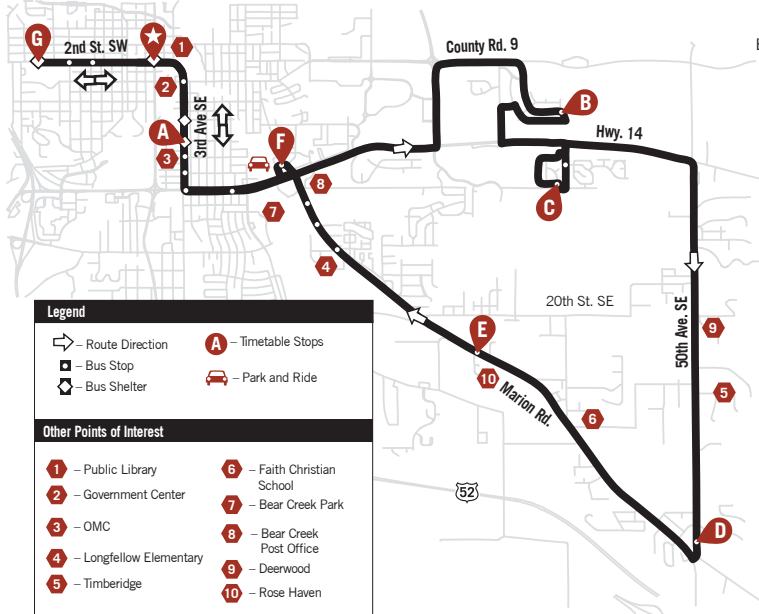

## ROUTE 17 - Weekdays Only

Mighty Oaks School, Sunnysdale, Marion Rd.

### AM

Leave Downtown	★	--	6:00	6:30	7:00
K-Mart / OMC	A	--	6:04	6:34	7:04
Sunnysdale & 40th Ave. SE	B	5:08	6:13	6:43	7:13
Eastwood Rd. & Putter's Pl. SE	C	5:15	6:20	6:50	7:20
Mighty Oaks School	D	5:23	6:28	6:58	7:28
Pearl Ct. & Marion Rd. SE	E	5:27	6:32	7:02	7:32
Cub Foods Park & Ride	F	5:32	6:37	7:07	7:37
K-Mart / OMC	A	5:37	6:42	7:12	7:42
Downtown	★	5:42	6:47	7:17	7:47
Canadian Honker	G	5:46	6:51	7:21	7:51
Arrive Downtown	★	--	6:56	--	7:56

### PM

Leave Downtown	★	4:15	5:15	6:15
K-Mart / OMC	A	4:19	5:19	6:19
Cub Foods Park & Ride	F	4:26	5:26	6:26
Sunnysdale & 40th Ave. SE	B	4:34	5:34	6:34
Eastwood Rd & Putter's Pl SE	C	4:40	5:40	6:40
Mighty Oaks School	D	4:48	5:48	6:48
Pearl Ct. & Marion Rd. SE	E	4:52	5:52	6:52
Cub Foods Parking Lot	F	Request Only		
Kmart/OMC at 3 Ave SE	★	4:59	5:59	6:59
Downtown	★	5:05	6:05	7:05