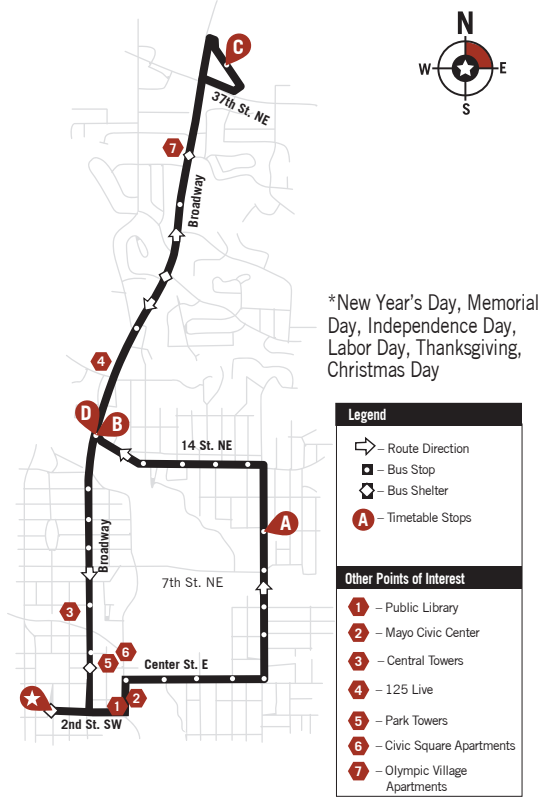

## ROUTE 21 - Saturday/Sunday/Holidays\*

ShopKo North, Silver Lake, 11th Ave NE, North Broadway

Leave Downtown	9th St. & 11th Ave. NE	Silver Lake	Shopko North	River Center	Arrive Downtown
★	A	B	C	D	★
7:15	7:20	7:25	7:30	7:34	7:40
8:15	8:20	8:25	8:30	8:34	8:40
9:15	9:20	9:25	9:30	9:34	9:40
10:15	10:20	10:25	10:30	10:34	10:40
11:15	11:20	11:25	11:30	11:34	11:40
12:15	12:20	12:25	12:30	12:34	12:40
1:15	1:20	1:25	1:30	1:34	1:40
2:15	2:20	2:25	2:30	2:34	2:40
3:15	3:20	3:25	3:30	3:34	3:40
4:15	4:20	4:25	4:30	4:34	4:40
5:15	5:20	5:25	5:30	5:34	5:40
6:15	6:20	6:25	6:30	6:34	6:40
7:10	7:15	7:20	7:25	-	-