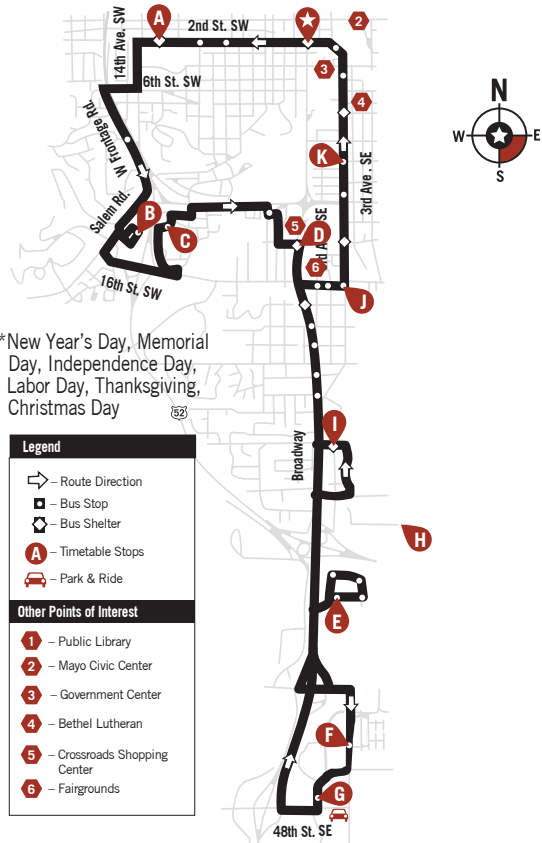

ROUTE 24 - Saturday/Sunday/Holidays*

Canadian Honker, TJ Maxx Plaza, Apache Mall
Target, Walmart South, Kmart, OMC

*New Year's Day, Memorial Day, Independence Day, Labor Day, Thanksgiving, Christmas Day

Leave Downtown	Canadian Honker	TJ Maxx Plaza	Apache Mall	Crossroads Walgreens	Chammel One	St Bridget Rd & Garden Ct SE	Maine Ave & Park & Ride	Shopko Sou	Walmart So	3rd Ave SE & 16th St.	K-Mart / OW	Arrive Downtown
★	A	B	C	D	E	F	G	H	I	J	K	★
7:15	7:18	7:23	7:28	7:33	7:43	7:48	7:50	7:55	7:57	8:01	8:04	8:10
8:15	8:18	8:23	8:28	8:33	8:43	8:48	8:50	8:55	8:57	9:01	9:04	9:10
9:15	9:18	9:23	9:28	9:33	9:43	9:48	9:50	9:55	9:57	10:01	10:04	10:10
10:15	10:18	10:23	10:28	10:33	10:43	10:48	10:50	10:55	10:57	11:01	11:04	11:10
11:15	11:18	11:23	11:28	11:33	11:43	11:48	11:50	11:55	11:57	12:01	12:04	12:10
12:15	12:18	12:23	12:28	12:33	12:43	12:48	12:50	12:55	12:57	1:01	1:04	1:10
1:15	1:18	1:23	1:28	1:33	1:43	1:48	1:50	1:55	1:57	2:01	2:04	2:10
2:15	2:18	2:23	2:28	2:33	2:43	2:48	2:50	2:55	2:57	3:01	3:04	3:10
3:15	3:18	3:23	3:28	3:33	3:43	3:48	3:50	3:55	3:57	4:01	4:04	4:10
4:15	4:18	4:23	4:28	4:33	4:43	4:48	4:50	4:55	4:57	5:01	5:04	5:10
5:15	5:18	5:23	5:28	5:33	5:43	5:48	5:50	5:55	5:57	6:01	6:04	6:10
6:15	6:18	6:23	6:28	6:33	6:43	6:48	6:50	6:55	6:57	7:01	7:04	7:10