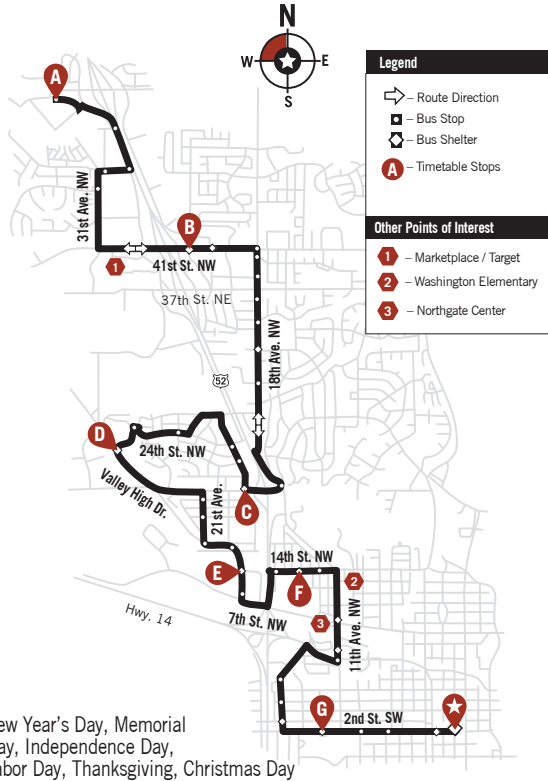

ROUTE 25 - Saturday/Sunday/Holidays*

Saint Marys Hospital, Miracle Mile, Northgate, ABC, Target, Walmart North

*New Year's Day, Memorial Day, Independence Day, Labor Day, Thanksgiving, Christmas Day

ROUTE 25 - Saturday/Sunday/Holidays*

Inbound to Downtown

Leave Walmart	41st St. NW Maplewood Sq	18 1/2 Ave & 19th St. NW	The Hylands	Ability Building Center	John Marshall High School	Saint Marys Hospital	Arrive Downtown
A 7:08	B 7:15	C 7:22	D 7:26	E 7:30	F 7:33	G 7:40	★ 7:43
8:00	8:07	8:14	8:18	8:22	8:25	8:32	8:35
8:38	8:45	8:52	8:56	9:00	9:03	9:10	9:13
9:38	9:45	9:52	9:56	10:00	10:03	10:10	10:13
10:38	10:45	10:52	10:56	11:00	11:03	11:10	11:13
12:38	12:45	12:52	12:56	1:00	1:03	1:10	1:13
1:38	1:45	1:52	1:56	2:00	2:03	2:10	2:13
2:38	2:45	2:52	2:56	3:00	3:03	3:10	3:13
4:38	4:45	4:52	4:56	5:00	5:03	5:10	5:13
5:38	5:45	5:52	5:56	6:00	6:03	6:10	6:13
6:38	6:45	6:52	6:56	7:00	7:03	7:10	7:13

Outbound from Downtown

Leave Downtown	Saint Marys Hospital	John Marshall High School	Ability Building Center	The Hylands	18 1/2 Ave. & 19th St. NW	41st St. NW Maplewood Sq	Walmart
★ 7:45	G 7:48	F 7:55	E 7:57	D 8:01	C 8:04	B 8:12	A 8:18
8:45	8:48	8:55	8:57	9:01	9:04	9:12	9:18
9:45	9:48	9:55	9:57	10:01	10:04	10:12	10:18
10:45	10:48	10:55	10:57	11:01	11:04	11:12	11:18
12:45	12:48	12:55	12:57	1:01	1:04	1:12	1:18
1:45	1:48	1:55	1:57	2:01	2:04	2:12	2:18
3:45	3:48	3:55	3:57	4:01	4:04	4:12	4:18
4:45	4:48	4:55	4:57	5:01	5:04	5:12	5:18
5:45	5:48	5:55	5:57	6:01	6:04	6:12	6:18
6:45	6:48	6:55	6:57	7:01	7:04	7:12	7:18