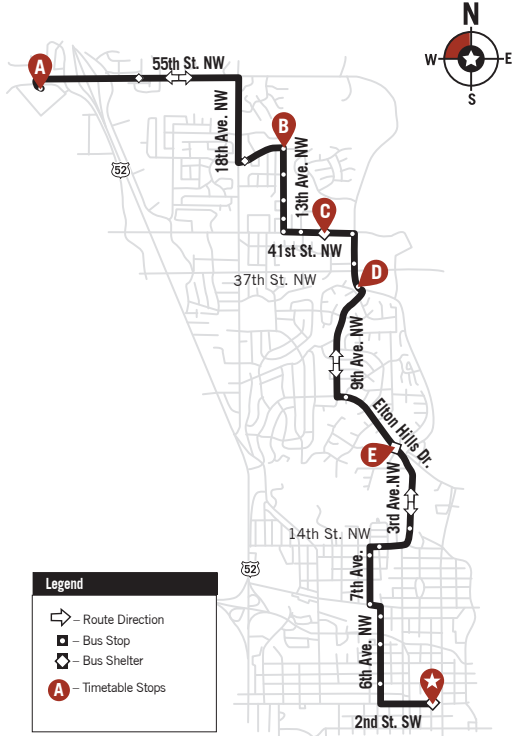

# ROUTE 26 - Saturday/Sunday/Holidays\*

Valhalla, Summit Square and Wal-Mart North

rpride.com • 507.328.7433

\*New Year's Day, Memorial Day, Independence Day, Labor Day, Thanksgiving, Christmas Day

## ROUTE 26 Inbound to Downtown

## ROUTE 26 Outbound from Downtown

Leave Walmart	13th Ave. & 48th St. NW	Summit Square	37th St. NW & W River Pkwy.	Valhalla	Arrive Downtown
A	B	C	D	E	★
7:19	7:25	7:27	7:28	7:33	7:43
8:19	8:25	8:27	8:28	8:33	8:43
9:19	9:25	9:27	9:28	9:33	9:43
10:19	10:25	10:27	10:28	10:33	10:43
11:19	11:25	11:27	11:28	11:33	11:43
1:19	1:25	1:27	1:28	1:33	1:43
2:19	2:25	2:27	2:28	2:33	2:43
4:19	4:25	4:27	4:28	4:33	4:43
5:19	5:25	5:27	5:28	5:33	5:43
6:19	6:25	6:27	6:28	6:33	6:43

Leave Downtown	Valhalla	37th St. NW & W River Pkwy.	Summit Square	13th Ave. & 48th St. NW	Walmart
★	E	D	C	B	A
6:45	6:55	6:59	7:00	7:02	7:08
8:15	8:25	8:29	8:30	8:32	8:38
9:15	9:25	9:29	9:30	9:32	9:38
10:15	10:25	10:29	10:30	10:32	10:38
12:15	12:25	12:29	12:30	12:32	12:38
1:15	1:25	1:29	1:30	1:32	1:38
2:15	2:25	2:29	2:30	2:32	2:38
4:15	4:25	4:29	4:30	4:32	4:38
5:15	5:25	5:29	5:30	5:32	5:38
6:15	6:25	6:29	6:30	6:32	6:38
7:15	7:25	7:29	7:30	7:32	7:38