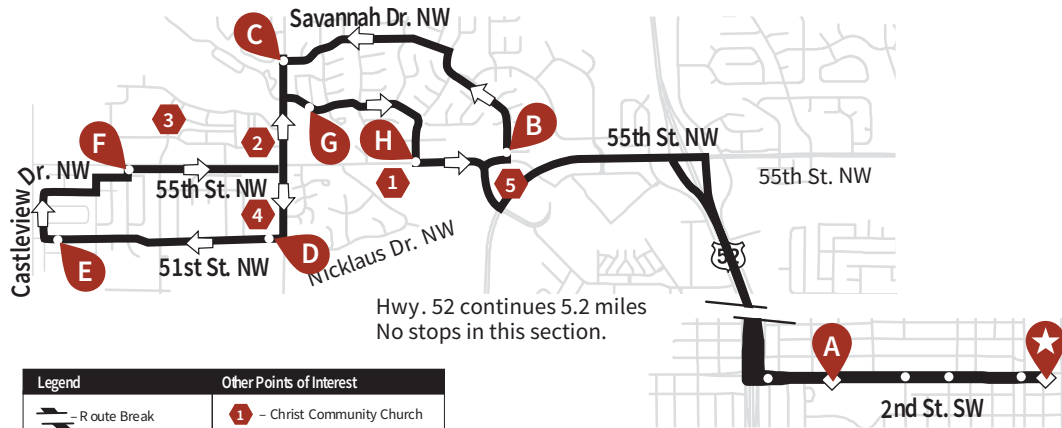

## ROUTE 19 - Weekdays Only

OMC NW Clinic, Gibbs Elementary School, St. Marys

Legend	Other Points of Interest
- R route Break	- Christ Community Church
- R route Direction	- OMC NW Clinic
- Bus Stop	- Gibbs Elementary School
- Bus Shelter	- Holy Spirit
- Timetable Stops	- VA Clinic

	Downtown	Canadian Honker	Fairway Dr. NW & Chesapeake Ln	50th Ave NW & Savannah Dr NW	50th Ave NW & 51st St NW	51st St. NW & Castlview Dr NW	55th St NW & 56th Ave NW	57th St NW & 48th Ave NW	55th St NW & 44th Ave NW	St Marys	Downtown
	★	A	B	C	D	E	F	G	H	A	★
<b>AM</b>	**	**	5:15	5:20	5:23	5:26	5:28	5:31	5:33	5:45	5:49
	**	**	5:45	5:50	5:53	5:56	5:58	6:01	6:03	6:15	6:19
	5:55	5:59	6:11	6:16	6:19	6:22	6:24	6:27	6:29	6:41	6:45
	6:25	6:29	6:41	6:46	6:49	6:52	6:54	6:57	6:59	7:11	7:15
	6:55	6:59	7:11	7:16	7:19	7:22	7:24	7:27	7:29	7:41	7:45
	7:25	7:29	7:41	7:46	7:49	7:52	7:54	7:57	7:59	8:11	8:15
	7:55	7:59	8:11	8:16	8:19	8:22	8:24	8:27	8:29	8:41	8:45
	8:25	8:29	8:41	8:46	8:49	8:52	8:54	8:57	8:59	9:11	9:15
<b>PM</b>	12:15	12:19	12:31	12:36	12:39	12:42	12:44	12:47	12:49	1:01	1:05
	3:15	3:19	3:31	3:36	3:39	3:42	3:44	3:47	3:49	4:01	4:05
	3:45	3:49	4:01	4:06	4:09	4:12	4:14	4:17	4:19	4:31	4:35
	4:15	4:19	4:31	4:36	4:39	4:42	4:44	4:47	4:49	5:01	5:05
	4:45	4:49	5:01	5:06	5:09	5:12	5:14	5:17	5:19	5:31	5:35
	5:15	5:19	5:31	5:36	5:39	5:42	5:44	5:47	5:49	6:01	6:05
	5:45	5:49	6:01	6:06	6:09	6:12	6:14	6:17	6:19	6:31	6:35
	6:15	6:19	6:31	6:36	6:39	6:42	6:44	6:47	6:49	7:01	7:05
	6:40	6:44	6:56	7:01	7:04	7:07	7:09	7:12	7:14	7:26	7:30