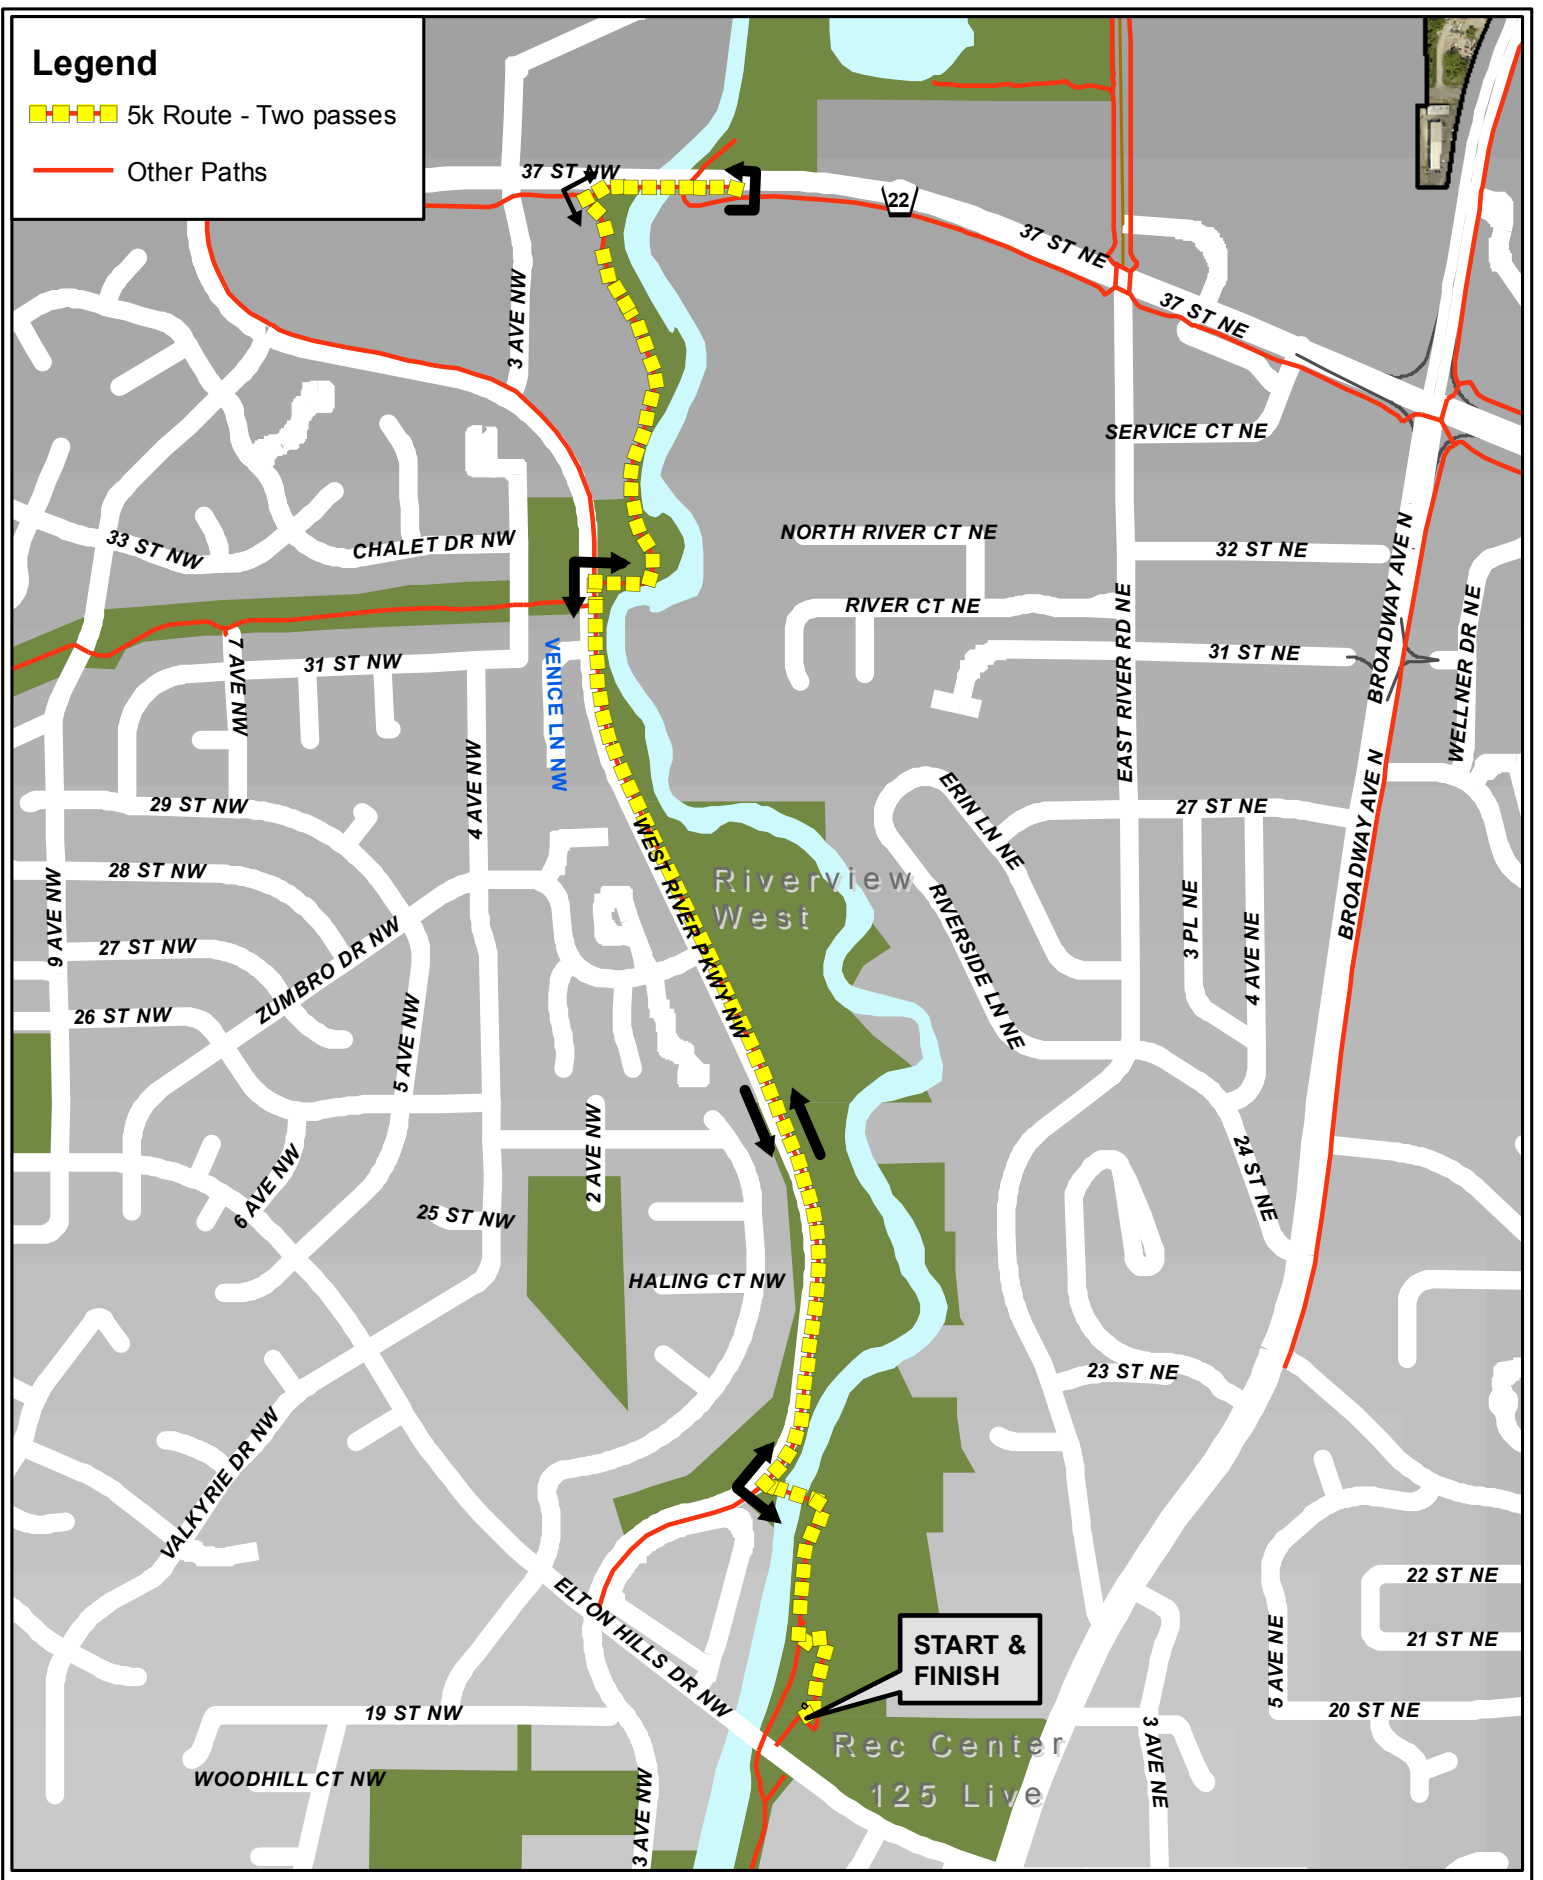

# Legend

5k Route - Two passes

Other Paths

## 5k Rec Center/125 Live Out & Back

Data contained has not been field verified and should be used as reference only. It is the user's responsibility for field verifying locations and distances.

The City of Rochester specifically disclaims all warranties, express or implied, including but not limited to implied warranties of fitness for a particular purpose, with respect to the information contained on this map. The City of Rochester shall have no liability with respect to any loss or damage directly or indirectly arising out of the use of this data.