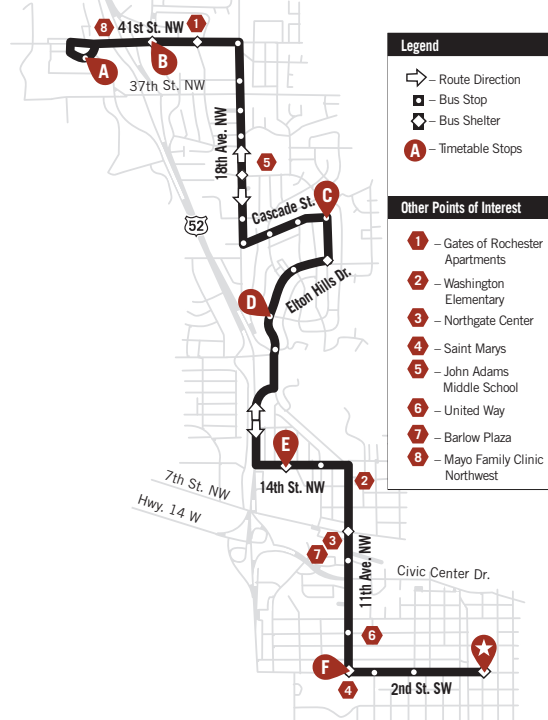

# ROUTE 10 - Weekdays Only

Inbound to Downtown See Route #25 for weekend/holiday service

Target Home Depot	41st St. NW & Maplewood Square	12th Ave. NW & Cascade St.	Elton Hills & 22nd St. NW	John Marshall High School	Virgil's Auto Clinic	Arrive Downtown
A	B	C	D	E	F	★
--	5:30	5:37	5:39	5:42	5:47	5:50
--	6:00	6:07	6:09	6:14	6:19	6:24
--	6:15	6:22	6:24	6:29	6:34	6:39
6:40	6:44	6:51	6:53	6:58	7:03	7:08
--	7:15	7:22	7:24	7:29	7:34	7:39
--	7:27	7:34	7:36	7:41	7:46	7:51
7:40	7:44	7:51	7:53	7:58	8:03	8:08
8:10	8:14	8:21	8:23	8:28	8:33	8:38
8:40	8:44	8:51	8:53	8:58	9:03	9:08
9:40	9:44	9:51	9:53	9:58	10:03	10:08
10:42	10:45	10:51	10:53	10:57	11:02	11:07
11:42	11:45	11:51	11:53	11:57	12:02	12:07
12:42	12:45	12:51	12:53	12:57	1:02	1:07
1:42	1:45	1:51	1:53	1:57	2:02	2:07
2:42	2:45	2:51	2:53	2:57	3:02	3:07
3:43	3:48	3:54	3:56	4:00	4:04	4:10
4:43	4:48	4:54	4:56	5:00	5:04	5:10
5:43	5:48	5:54	5:56	6:00	6:04	6:10
6:43	6:48	6:54	6:56	7:00	7:04	7:10

## ROUTE 10

Elton Hills Drive, Cascade St., Target

**Legend**

- Route Direction
- Bus Stop
- ⊠ Bus Shelter
- A Timetable Stops

**Other Points of Interest**

- 1 - Gates of Rochester Apartments
- 2 - Washington Elementary
- 3 - Northgate Center
- 4 - Saint Marys
- 5 - John Adams Middle School
- 6 - United Way
- 7 - Barlow Plaza
- 8 - Mayo Family Clinic Northwest