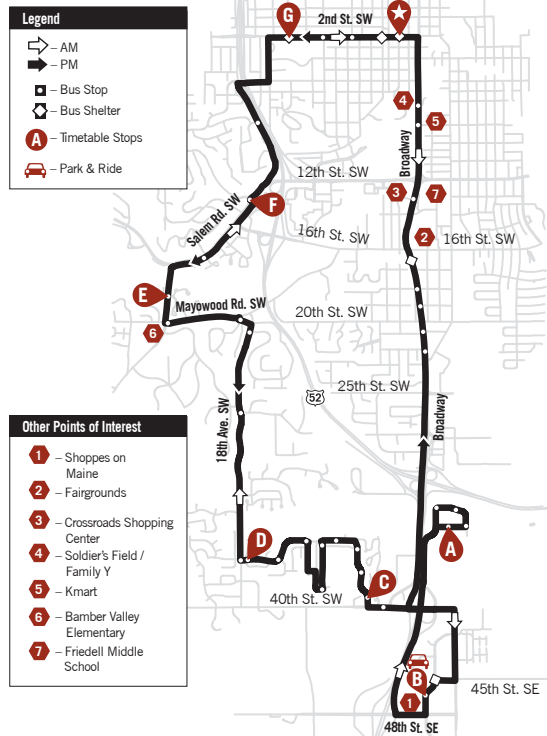

Legend

- ↔ - AM
- ↔ - PM
- - Bus Stop
- ⬢ - Bus Shelter
- A - Timetable Stops
- 🚗 - Park & Ride

Other Points of Interest

- 1 - Shoppes on Maine
- 2 - Fairgrounds
- 3 - Crossroads Shopping Center
- 4 - Soldier's Field / Family Y
- 5 - Kmart
- 6 - Bamber Valley Elementary
- 7 - Friedell Middle School

Leave Downtown	Canadian Honker	Mayo Family Clinic NW	IBM Lot #4	22nd Ave & 41st St	Wendy's	Walmart	48th St. & 31st Ave	41st St. & 31st Ave	Saint Marys Hospital	Arrive Downtown
8:15	8:19	8:26	8:29	8:33	8:36	8:39	8:41	8:42	8:50	8:54
8:35	8:39	8:46	8:49	8:53	8:56	8:59	9:01	9:02	9:10	9:14
9:00	9:04	9:11	9:14	9:18	9:21	9:24	9:26	9:27	9:35	9:39
9:20	9:24	9:31	9:34	9:38	9:41	9:44	9:46	9:47	9:55	9:59
9:45	9:49	9:56	9:59	10:03	10:06	10:09	10:11	10:12	10:20	10:24
10:05	10:09	10:16	10:19	10:23	10:26	10:29	10:31	10:32	10:40	10:44
10:30	10:34	10:41	10:44	10:48	10:51	10:54	10:56	10:57	11:05	11:09
10:50	10:54	11:01	11:04	11:08	11:11	11:14	11:16	11:17	11:25	11:29
11:15	11:19	11:26	11:29	11:33	11:36	11:39	11:41	11:42	11:50	11:54
11:35	11:39	11:46	11:49	11:53	11:56	11:59	12:01	12:02	12:10	12:14
12:00	12:04	12:11	12:14	12:18	12:21	12:24	12:26	12:27	12:35	12:39
12:20	12:24	12:31	12:34	12:38	12:41	12:44	12:46	12:47	12:55	12:59
12:45	12:49	12:56	12:59	1:03	1:06	1:09	1:11	1:12	1:20	1:24
1:05	1:09	1:16	1:19	1:23	1:26	1:29	1:31	1:32	1:40	1:44
1:30	1:34	1:41	1:44	1:48	1:51	1:54	1:56	1:57	2:05	2:09
1:50	1:54	2:01	2:04	2:08	2:11	2:14	2:16	2:17	2:25	2:29
2:15	2:19	2:26	2:29	2:33	2:36	2:39	2:41	2:42	2:50	2:54
2:35	2:39	2:46	2:49	2:53	2:56	2:59	3:01	3:02	3:10	3:14

AM

Leave Downtown	Channel One	Target & Maine Ave. Park & Ride	40th St. SW & Willow Hts. Dr.	18th Ave. SW & 36th St. SW	Bamber Valley & Waterford	Fox Valley Dr.	Saint Marys Hospital	Arrive Downtown
5:05	5:19	5:23	5:27	5:35	5:41	5:43	5:49	5:53
5:55	6:09	6:13	6:17	6:25	6:31	6:33	6:39	6:43
6:55	7:09	7:13	7:17	7:25	7:31	7:33	7:39	7:43

PM

Leave Downtown	Canadian Honker	Fox Valley Dr.	Bamber Valley & Waterford	18th Ave. SW & 36th St. SW	40th St. SW & Willow Hts. Dr.	Channel One	Target & Maine Ave. Park & Ride	Arrive Downtown
4:15	4:20	4:26	4:28	4:33	4:39	4:44	4:48	5:02
5:15	5:20	5:26	5:28	5:33	5:39	5:44	5:48	6:02
5:45	5:50	5:56	5:58	6:03	6:09	6:14	6:18	6:32
6:25	6:30	6:36	6:38	6:43	6:49	6:54	6:58	7:12