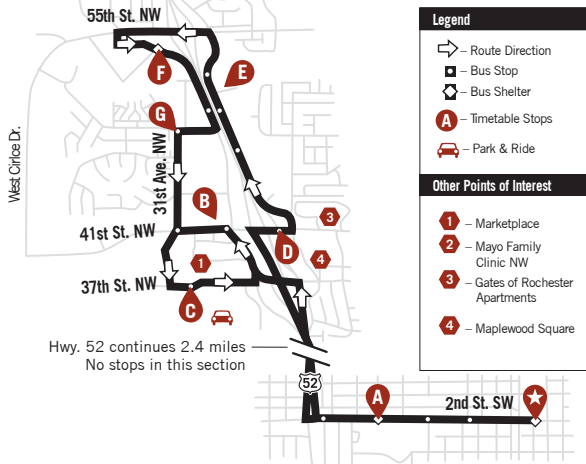

ROUTE 12M - Weekdays Only

Mayo NW Family Medicine, Wal-Mart North
See Route #25 for weekend/holiday service

Legend

- ↔ - Route Direction
- - Bus Stop
- ⬢ - Bus Shelter
- A - Timetable Stops
- 🚗 - Park & Ride

Other Points of Interest

- 1 - Marketplace
- 2 - Mayo Family Clinic NW
- 3 - Gates of Rochester Apartments
- 4 - Maplewood Square

ROUTE 14 - Weekdays Only

Channel One, Zumbro Valley, Bamber Corners
See Route #23 & #24 for weekend/holiday service