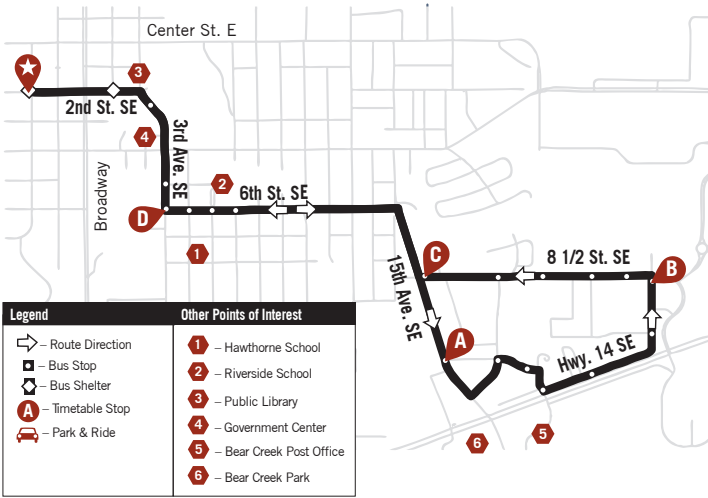

ROUTE 4A - Weekdays Only

Cub Foods, Homestead

See Route #22 for weekend/holiday service

AM

Leave Downtown	Cub Food Bus Stop	21 Ave. SE & 8 1/2 St. SE	15th Ave. SE & 8 1/2 St. SE	6th St. SE & 3rd Ave. SE	Arrive Downtown
5:25	5:32	5:35	5:37	5:40	5:45
6:15	6:22	6:25	6:27	6:30	6:35
6:45	6:52	6:55	6:57	7:00	7:05
7:15	7:22	7:25	7:27	7:30	7:35
7:45	7:52	7:55	7:57	8:00	8:05
8:15	8:22	8:25	8:27	8:30	8:35
8:45	8:52	8:55	8:57	9:00	9:05
9:15	9:22	9:25	9:27	9:30	9:35

ROUTE 4B - Weekdays Only

Park Lane, Marion Road

See Route #22 for weekend/holiday service

AM

Leave Downtown	Marion Rd. SE & Park Lane SE	15th St. SE & Rose Dr. SE	Towne Club Pkwy SE & Felty Ave. SE	Arrive Downtown
5:20	5:30	5:33	5:36	5:50
6:12	6:22	6:25	6:28	6:42
6:42	6:52	6:55	6:58	7:12
7:12	7:22	7:25	7:28	7:42
7:42	7:52	7:55	7:58	8:12
8:12	8:22	8:25	8:28	8:42
8:42	8:52	8:55	8:58	9:12
9:12	9:22	9:25	9:28	9:42