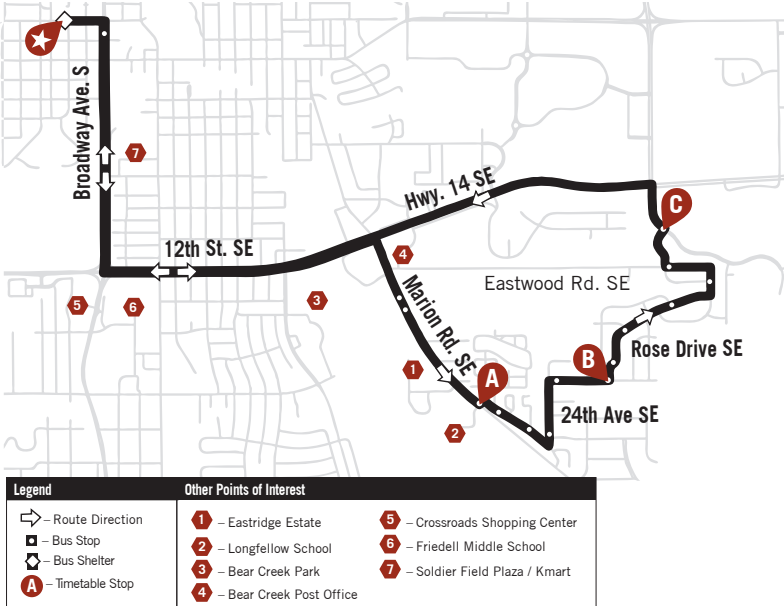

ROUTE 4A - Weekdays Only

Cub Foods, Homestead

See Route #22 for weekend/holiday service

AM

Leave Downtown	Cub Food Bus Stop	21 Ave. SE & 8 1/2 St. SE	15th Ave. SE & 8 1/2 St. SE	6th St. SE & 3rd Ave. SE	Arrive Downtown
5:25	5:32	5:35	5:37	5:40	5:45
6:15	6:22	6:25	6:27	6:30	6:35
6:45	6:52	6:55	6:57	7:00	7:05
7:15	7:22	7:25	7:27	7:30	7:35
7:45	7:52	7:55	7:57	8:00	8:05
8:15	8:22	8:25	8:27	8:30	8:35
8:45	8:52	8:55	8:57	9:00	9:05
9:15	9:22	9:25	9:27	9:30	9:35

ROUTE 4B - Weekdays Only

Park Lane, Marion Road

See Route #22 for weekend/holiday service

AM

Leave Downtown	Marion Rd. SE & Park Lane SE	15th St. SE & Rose Dr. SE	Towne Club Pkwy SE & Felty Ave. SE	Arrive Downtown
5:20	5:30	5:33	5:36	5:50
6:12	6:22	6:25	6:28	6:42
6:42	6:52	6:55	6:58	7:12
7:12	7:22	7:25	7:28	7:42
7:42	7:52	7:55	7:58	8:12
8:12	8:22	8:25	8:28	8:42
8:42	8:52	8:55	8:58	9:12
9:12	9:22	9:25	9:28	9:42