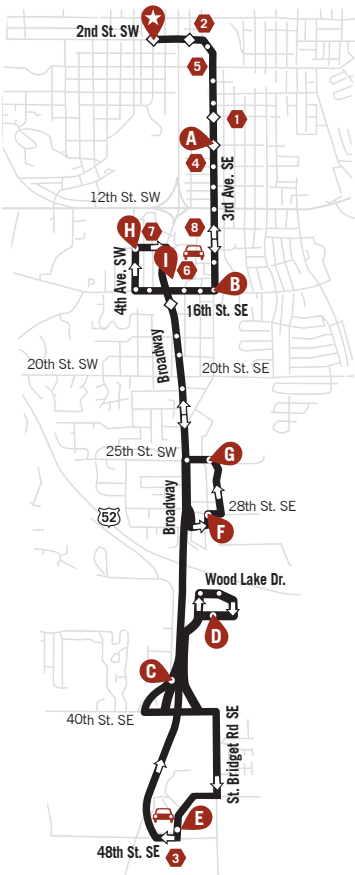

# ROUTE 6M - Weekdays Only

ShopKo South, Walmart South

See Route #23 & #24 for weekend/holiday service

**Legend**

- Route Direction
- Bus Stop
- Bus Shelter
- Timetable Stops
- Park & Ride

**Other Points of Interest**

- Bethel
- Public Library
- Fleet Farm
- Olmsted Medical Center
- Government Center
- Fairgrounds
- Crossroads Shopping Center
- Friedell Middle School

Leave Downtown	K-Mart / OMC	3rd Ave. & 16 St. SE	City Fairgrounds Park & Ride	Commercial Dr. & Fleet Pride	Wood Lake Dr. SE Channel One	Maine Ave. & Target Park & Ride	Shopko South	Walmart South & 25th St.	4th Ave. & 14th St. SW	Fairgrounds Park and Ride	K-Mart / OMC	Arrive Downtown
★	A	B	G	C	D	E	F	G	H	I	A	★
8:15	8:18	8:21	8:23*	8:31	8:37	8:41	8:45	8:47	8:52	8:54	9:00	9:06
9:15	9:18	9:21	9:23*	9:31	9:37	9:41	9:45	9:47	9:52	9:54	10:00	10:06
10:15	10:18	10:21	10:23*	10:31	10:37	10:41	10:45	10:47	10:52	10:54	11:00	11:06
11:15	11:18	11:21	11:23*	11:31	11:37	11:41	11:45	11:47	11:52	11:54	12:00	12:06
12:15	12:18	12:21	12:23*	12:31	12:37	12:41	12:45	12:47	12:52	12:54	1:00	1:06
1:15	1:18	1:21	1:23*	1:31	1:37	1:41	1:45	1:47	1:52	1:54	2:00	2:06
2:15	2:18	2:21	2:23*	2:31	2:37	2:41	2:45	2:47	2:52	2:54	3:00	3:06
3:15	3:18	3:21	3:23*	3:31	3:37	3:41	3:45	3:47	3:52	3:54	4:00	4:06