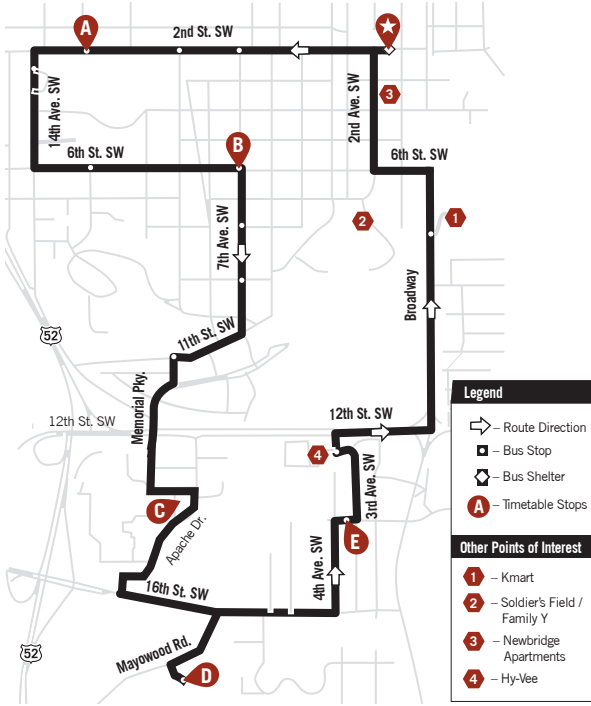

ROUTE 7A - Weekdays Only

Apache Mall, Crossroads College, Edison Building
See Route #23 & #24 for weekend/holiday service

Legend

- ↔ - Route Direction
- - Bus Stop
- ⬠ - Bus Shelter
- A - Timetable Stops

Other Points of Interest

- 1 - Kmart
- 2 - Soldier's Field / Family Y
- 3 - Newbridge Apartments
- 4 - Hy-Vee

Leave Downtown	Saint Marys Canadian Honker	Edison Building	Apache Mall	Crossroads College	Crossroads Shopping Center	Arrive Downtown
★	A	B	C	D	E	★
5:22	5:26	5:30	5:35	5:39	5:43	5:52
7:12	7:16	7:20	7:25	7:29	7:33	7:42
8:12	8:16	8:20	8:25	8:29	8:33	8:42
9:12	9:16	9:20	9:25	9:29	9:33	9:42
10:12	10:16	10:20	10:25	10:29	10:33	10:42
11:12	11:16	11:20	11:25	11:29	11:33	11:42
12:12	12:16	12:20	12:25	12:29	12:33	12:42
1:12	1:16	1:20	1:25	1:29	1:33	1:42
2:12	2:16	2:20	2:25	2:29	2:33	2:42
3:12	3:16	3:20	3:25	3:29	3:33	3:42
4:12	4:16	4:20	4:25	4:29	4:33	4:42
5:12	5:16	5:20	5:25	5:29	5:33	5:42

ROUTE 7N - Weeknights Only

ShopKo South, Wal-Mart South, TJ Maxx Plaza
See Route #23 & #24 for weekend/holiday service