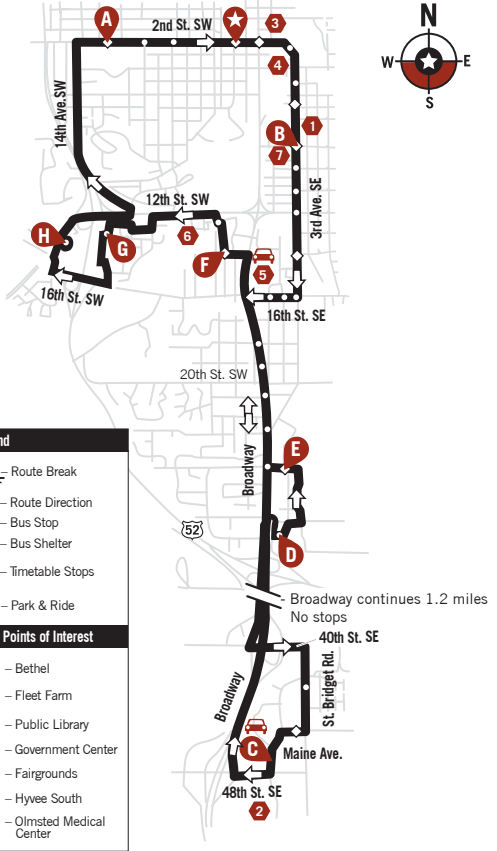

Legend

- ↔ - Route Break
- ↔ - Route Direction
- - Bus Stop
- ⬠ - Bus Shelter
- A - Timetable Stops
- 🚗 - Park & Ride

Other Points of Interest

- 1 - Bethel
- 2 - Fleet Farm
- 3 - Public Library
- 4 - Government Center
- 5 - Fairgrounds
- 6 - Hyvee South
- 7 - Olmsted Medical Center

Saint Marys Hospital	Leave Downtown	K-Mart/OMC	Fairgrounds Park & Ride B	Fairgrounds Park & Ride A	Target & Maine Ave. Park & Ride	ShopKo south	Wal-Mart South 25th St. SE	Crossroads & 14 St. SW	Apache Mall	TJ Maxx Plaza	Saint Marys Hospital
A	★	B	5	5	C	D	E	F	G	H	A
6:07	6:11	6:14	6:17*	6:18*	6:26	6:30	6:32	6:36	6:40	6:44	6:51
6:37	6:41	6:44	6:47*	6:48*	6:56	7:00	7:02	7:06	7:10	7:14	7:21
7:07	7:11	7:14	7:17*	7:18*	7:26	7:30	7:32	7:36	7:40	7:44	7:51
7:37	7:41	7:44	7:47*	7:48*	7:56	8:00	8:02	8:06	8:10	8:14	8:21
8:07	8:11	8:14	8:17*	8:18*	8:26	8:30	8:32	8:36	8:40	8:44	8:51
8:37	8:41	8:44	8:47*	8:48*	8:56	9:00	9:02	9:06	9:10	9:14	9:21
9:07	9:11	9:14	9:17*	9:18*	9:26	9:30	9:32	9:36	9:40	9:44	9:51
9:37	9:41	9:44	9:47*	9:48*	9:56	10:00	10:02	10:06	10:10	10:14	10:21

*Fairgrounds Park and Ride is outbound request only