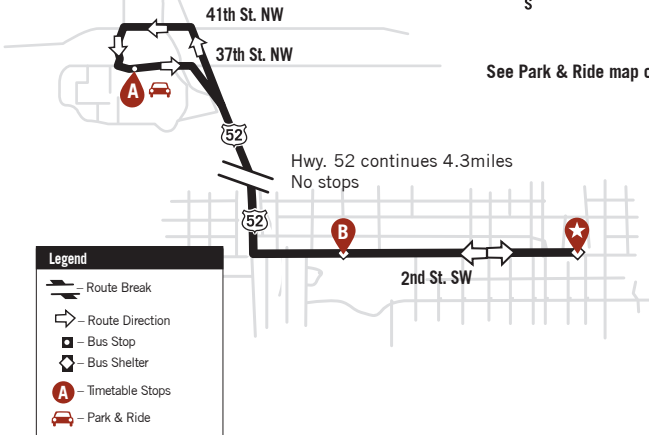

AM

Leave Downtown	★	--	6:00	6:30	7:00
K-Mart / OMC	A	--	6:04	6:34	7:04
Sunnydale & 40th Ave. SE	B	5:08	6:13	6:43	7:13
Eastwood Rd. & Putter's Pl. SE	C	5:15	6:20	6:50	7:20
Mighty Oaks School	D	5:23	6:28	6:58	7:28
Pearl Ct. & Marion Rd. SE	E	5:27	6:32	7:02	7:32
Cub Foods Park & Ride	F	5:32	6:37	7:07	7:37
K-Mart / OMC	A	5:37	6:42	7:12	7:42
Downtown	★	5:42	6:47	7:17	7:47
Canadian Honker	G	5:46	6:51	7:21	7:51
Arrive Downtown	★	--	6:56	--	7:56

PM

Leave Downtown	★	4:15	5:15	6:15
K-Mart / OMC	A	4:19	5:19	6:19
Cub Foods Park & Ride	F	4:26	5:26	6:26
Sunnydale & 40th Ave. SE	B	4:34	5:34	6:34
Eastwood Rd & Putter's Pl SE	C	4:40	5:40	6:40
Mighty Oaks School	D	4:48	5:48	6:48
Pearl Ct. & Marion Rd. SE	E	4:52	5:52	6:52
Cub Foods Parking Lot	F		Request Only	
Kmart/OMC at 3 Ave SE	★	4:59	5:59	6:59
Downtown	★	5:05	6:05	7:05

ROUTE 18D - Weekdays Only

Downtown, IBM

See Park & Ride map on pg. 4

Legend	
	Route Break
	Route Direction
	Bus Stop
	Bus Shelter
	Timetable Stops
	Park & Ride

AM Inbound to Downtown

IBM Park & Ride	A	5:35	6:05	6:15	6:30	6:35	6:55	7:05	7:20	7:30	7:35	7:40	8:05
Saint Marys Hospital	B	5:47	6:17	6:27	6:42	6:47	7:07	7:17	7:32	7:42	7:47	7:52	8:17
Arrive Downtown	★	5:50	6:20	6:30	6:45	6:50	7:10	7:20	7:35	7:45	7:50	7:55	8:20

PM Outbound from Downtown

Leave Downtown	★	3:10	--	3:35	3:40	3:45	4:00	4:08	4:10	4:17	4:35	4:40	5:00	5:05	5:10	5:35	6:05
Canadian Honker	B	3:14	3:35	3:39	3:44	4:03	4:12	4:14	4:21	4:38	4:39	4:44	5:04	5:09	5:14	5:39	6:09
IBM Park & Ride	A	3:26	3:47	3:51	3:56	4:15	4:16	4:24	4:26	4:33	4:50	4:51	5:16	5:21	5:26	5:51	6:21