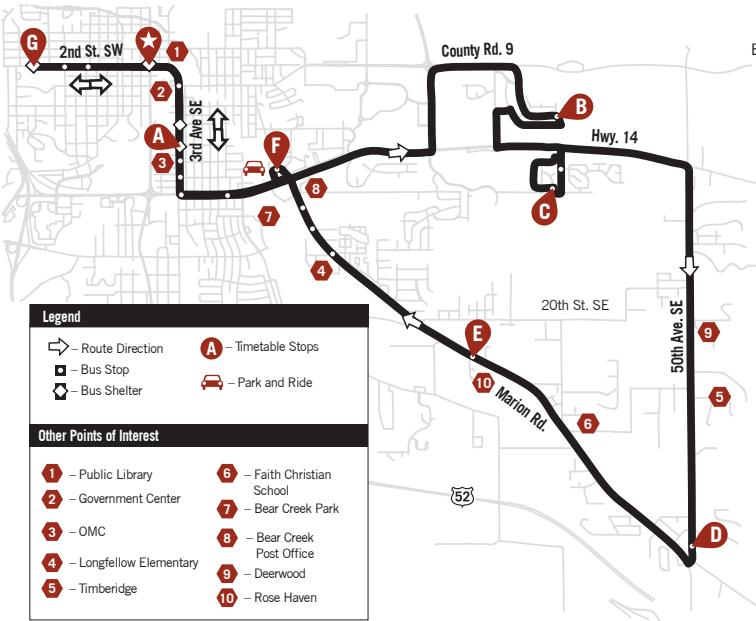

ROUTE 17 - Weekdays Only

Mighty Oaks School, Sunnydale, Marion Rd.

Legend	
	Route Direction
	Timetable Stops
	Bus Stop
	Bus Shelter
	Park and Ride
Other Points of Interest	
1	Public Library
2	Government Center
3	OMC
4	Longfellow Elementary
5	Timberidge
6	Faith Christian School
7	Bear Creek Park
8	Bear Creek Post Office
9	Deerwood
10	Rose Haven

AM

Leave Downtown	★	--	6:00	6:30	7:00
K-Mart / OMC	A	--	6:04	6:34	7:04
Sunnydale & 40th Ave. SE	B	5:08	6:13	6:43	7:13
Eastwood Rd. & Putter's Pl. SE	C	5:15	6:20	6:50	7:20
Mighty Oaks School	D	5:23	6:28	6:58	7:28
Pearl Ct. & Marion Rd. SE	E	5:27	6:32	7:02	7:32
Cub Foods Park & Ride	F	5:32	6:37	7:07	7:37
K-Mart / OMC	A	5:37	6:42	7:12	7:42
Downtown	★	5:42	6:47	7:17	7:47
Canadian Honker	G	5:46	6:51	7:21	7:51
Arrive Downtown	★	--	6:56	--	7:56

ROUTE 18D - Weekdays Only

Downtown, IBM

See Park & Ride map on pg. 4

Legend	
	Route Break
	Route Direction
	Bus Stop
	Bus Shelter
	Timetable Stops
	Park & Ride

AM Inbound to Downtown

IBM Park & Ride	A	5:35	6:05	6:15	6:30	6:35	6:55	7:05	7:20	7:30	7:35	7:40	8:05
Saint Marys Hospital	B	5:47	6:17	6:27	6:42	6:47	7:07	7:17	7:32	7:42	7:47	7:52	8:17
Arrive Downtown	★	5:50	6:20	6:30	6:45	6:50	7:10	7:20	7:35	7:45	7:50	7:55	8:20

PM Outbound from Downtown

Leave Downtown	★	3:10	--	3:35	3:40	3:45	4:00	4:08	4:10	4:17	4:35	4:40	5:00	5:05	5:10	5:35	6:05
Canadian Honker	B	3:14	3:35	3:39	3:44	4:03	4:12	4:14	4:21	4:38	4:39	4:44	5:04	5:09	5:14	5:39	6:09
IBM Park & Ride	A	3:26	3:47	3:51	3:56	4:15	4:16	4:24	4:26	4:33	4:50	4:51	5:16	5:21	5:26	5:51	6:21