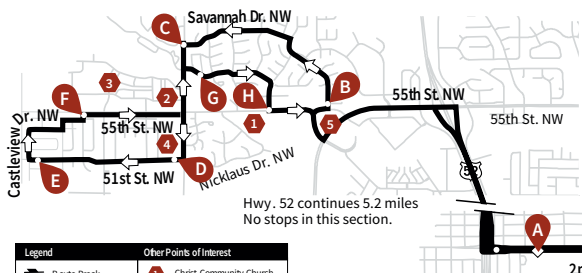

# ROUTE 18 - Weekdays Only

IBM, ABC, Superior Drive NW

**Legend**

- Bus Stop
- Bus Shelter
- Timetable Stops (A)
- Park & Ride

**Other Points of Interest**

- Post Office
- Ability Building Center
- Washington Elementary
- John Marshall High
- Barlow Plaza / Hy-Vee
- Hy-Vee Northwest

## AM Outbound from Downtown

Leave Downtown	★	5:30	6:00	6:20	6:40	8:15
Virgil's Auto Clinic	A	5:33	6:03	6:23	6:43	8:18
Northgate Center	B	5:36	6:06	6:26	6:46	8:21
Ability Building Center	C	5:38	6:08	6:28	6:48	8:23
18 1/2 Ave. & 19th St. NW	D	5:42	6:12	6:32	6:52	8:27
Hylands Townhomes	E	5:46	6:16	6:36	6:56	8:31
Pace Dairy	F	5:47	6:17	6:37	6:57	8:32
Superior Dr. Support Center	G	5:51	6:21	6:41	7:01	8:36
Hy-Vee West Circle Dr	H	5:56	6:26	6:46	7:06	8:41
Mayo Support Center	H	5:58	6:28	6:48	7:08	8:43
IBM	I	6:02	6:32	6:52	7:12	8:47

## PM Inbound to Downtown

IBM	I	3:32	4:02	4:32	5:02	5:32	6:45
Mayo Support Center	H	3:37	4:07	4:37	5:07	5:37	6:50
Hy-Vee West Circle Dr	H	3:39	4:09	4:39	5:09	5:39	6:52
Superior Dr. Support Center	G	3:44	4:14	4:44	5:14	5:44	6:57
Pace Dairy	F	3:48	4:18	4:48	5:18	5:48	7:01
Hylands Townhomes	E	3:49	4:19	4:49	5:19	5:49	7:02
18 1/2 Ave. & 19th St. NW	D	3:53	4:23	4:53	5:23	5:53	7:06
Ability Building Center	C	3:57	4:27	4:57	5:27	5:57	7:10
Northgate Center	B	3:59	4:29	4:59	5:29	5:59	7:12
Virgil's Auto Clinic	A	4:02	4:32	5:02	5:32	6:02	7:15
Arrive Downtown	★	4:07	4:37	5:07	5:37	6:07	7:20

# ROUTE 19 - Weekdays Only

OMC NW Clinic, Gibbs Elementary School, St. Marys

**Legend**

- Route Break
- Route Direction
- Bus Stop
- Bus Shelter
- Timetable Stops (A)

**Other Points of Interest**

- Christ Community Church
- OMC NW Clinic
- Gibbs Elementary School
- Holy Spirit
- VA Clinic