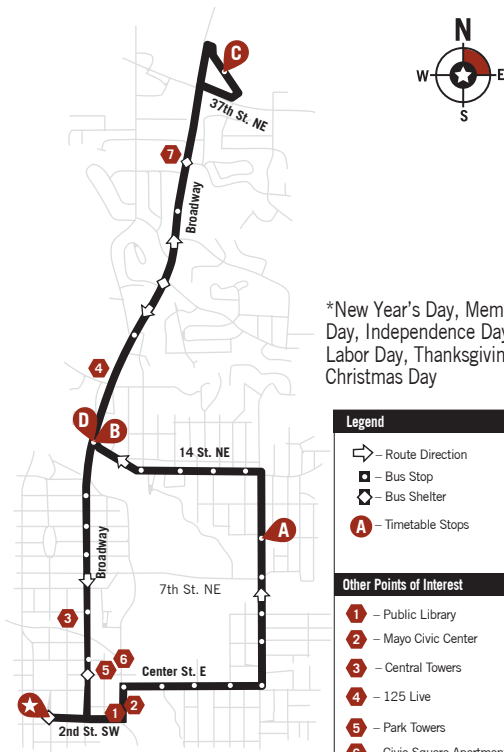

# ROUTE 21 - Saturday/Sunday/Holidays\*

ShopKo North, Silver Lake, 11th Ave NE, North Broadway

\*New Year's Day, Memorial Day, Independence Day, Labor Day, Thanksgiving, Christmas Day

Legend	
	Route Direction
	Bus Stop
	Bus Shelter
	Timetable Stops
Other Points of Interest	
	Public Library
	Mayo Civic Center
	Central Towers
	125 Live
	Park Towers
	Civic Square Apartments
	Olympic Village Apartments

Leave Downtown	9th St. & 11th Ave. NE	Silver Lake	Shopko North	River Center	Arrive Downtown
7:15	7:20	7:25	7:30	7:34	7:40
8:15	8:20	8:25	8:30	8:34	8:40
9:15	9:20	9:25	9:30	9:34	9:40
10:15	10:20	10:25	10:30	10:34	10:40
11:15	11:20	11:25	11:30	11:34	11:40
<b>12:15</b>	<b>12:20</b>	<b>12:25</b>	<b>12:30</b>	<b>12:34</b>	<b>12:40</b>
1:15	1:20	1:25	1:30	1:34	1:40
2:15	2:20	2:25	2:30	2:34	2:40
3:15	3:20	3:25	3:30	3:34	3:40
4:15	4:20	4:25	4:30	4:34	4:40
5:15	5:20	5:25	5:30	5:34	5:40
6:15	6:20	6:25	6:30	6:34	6:40
7:10	7:15	7:20	7:25	-	-

# ROUTE 22 - Saturday/Sunday/Holidays\*

Homestead Village, Marion Road, Parkside, Meadow Park, Mayo High School

Legend	
	Route Direction
	Bus Stop
	Bus Shelter
	Timetable Stops
Other Points of Interest	
	Longfellow Elementary
	Hawthorne Elementary
	Government Center
	Public Library

\*New Year's Day, Memorial Day, Independence Day, Labor Day, Thanksgiving, Christmas Day

Leave Downtown	Cub Foods	Parkside	Mayo High School	6th St. & 8th Ave. SE	Arrive Downtown
7:15	7:20	7:25	7:29	7:35	7:40
7:45	7:50	7:55	7:59	8:05	8:10
8:45	8:50	8:55	8:59	9:05	9:10
9:45	9:50	9:55	9:59	10:05	10:10
10:45	10:50	10:55	10:59	11:05	11:10
11:45	11:50	11:55	11:59	<b>12:05</b>	<b>12:10</b>
12:45	12:50	12:55	12:59	1:05	1:10
1:45	1:50	1:55	1:59	2:05	2:10
2:45	2:50	2:55	2:59	3:05	3:10
3:45	3:50	3:55	3:59	4:05	4:10
4:45	4:50	4:55	4:59	5:05	5:10
5:45	5:50	5:55	5:59	6:05	6:10
6:45	6:50	6:55	6:59	7:05	7:10