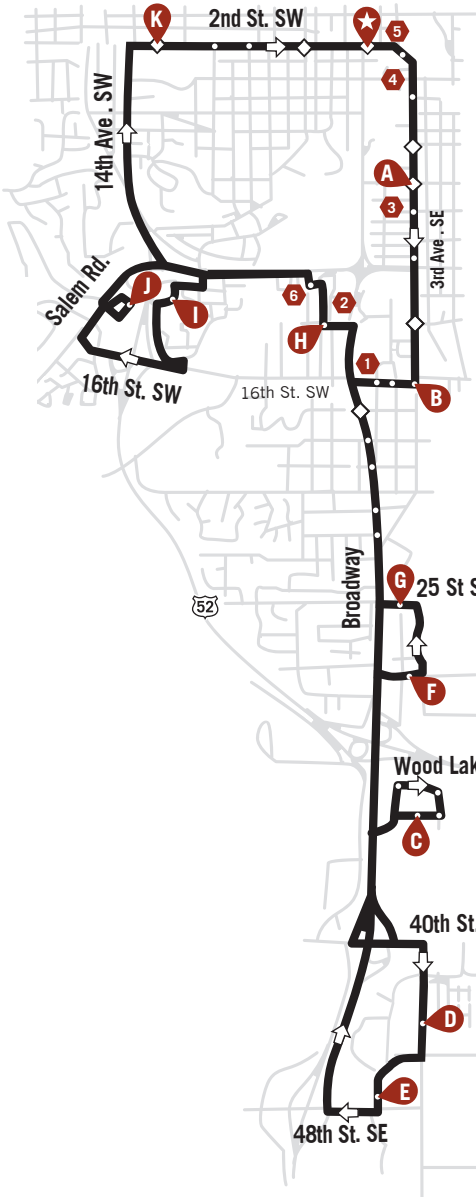

ROUTE 23 - Saturday/Sunday/Holidays*

K-Mart, Fairgrounds, Zumbro Valley, Target, Shopko, Walmart
 Crossroads, Apache Mall, TJ Maxx PLaza, Saint Marys Hospital

Legend	Other Points of Interest	
- Route Direction	- Fairgrounds	- Government Center
- Bus Stop	- Crossroads Shopping Center	- Public Library
- Bus Shelter	- OMC	- Hy-Vee South
- Timetable Stops		

*New Year's Day, Memorial Day, Independence Day, Labor Day, Thanksgiving, Christmas Day

Leave Downtown		6:45	7:45	8:45	9:45	10:45	11:45	12:45	1:45	2:45	3:45	4:45	5:45	6:45
K-Mart / OMC		6:48	7:48	8:48	9:48	10:48	11:48	12:48	1:48	2:48	3:48	4:48	5:48	6:48
3rd Ave. & 16th St. SE		6:51	7:51	8:51	9:51	10:51	11:51	12:51	1:51	2:51	3:51	4:51	5:51	6:51
Channel One		7:00	8:00	9:00	10:00	11:00	12:00	1:00	2:00	3:00	4:00	5:00	6:00	7:00
St Bridget Rd & Garden Ct SE		7:03	8:03	9:03	10:03	11:03	12:03	1:03	2:03	3:03	4:03	5:03	6:03	7:03
Maine Ave. & Target South		7:05	8:05	9:05	10:05	11:05	12:05	1:05	2:05	3:05	4:05	5:05	6:05	7:05
Shopko South		7:09	8:09	9:09	10:09	11:09	12:09	1:09	2:09	3:09	4:09	5:09	6:09	7:09
Walmart South		7:11	8:11	9:11	10:11	11:11	12:11	1:11	2:11	3:11	4:11	5:11	6:11	7:11
Crossroads Walgreens		7:15	8:15	9:15	10:15	11:15	12:15	1:15	2:15	3:15	4:15	5:15	6:15	7:15
Apache Mall		7:21	8:21	9:21	10:21	11:21	12:21	1:21	2:21	3:21	4:21	5:21	6:21	7:21
TJ Maxx Plaza		7:26	8:26	9:26	10:26	11:26	12:26	1:26	2:26	3:26	4:26	5:26	6:26	7:26
Saint Marys Hospital		7:31	8:31	9:31	10:31	11:31	12:31	1:31	2:31	3:31	4:31	5:31	6:31	7:31
Arrive Downtown		7:35	8:35	9:35	10:35	11:35	12:35	1:35	2:35	3:35	4:35	5:35	6:35	7:35