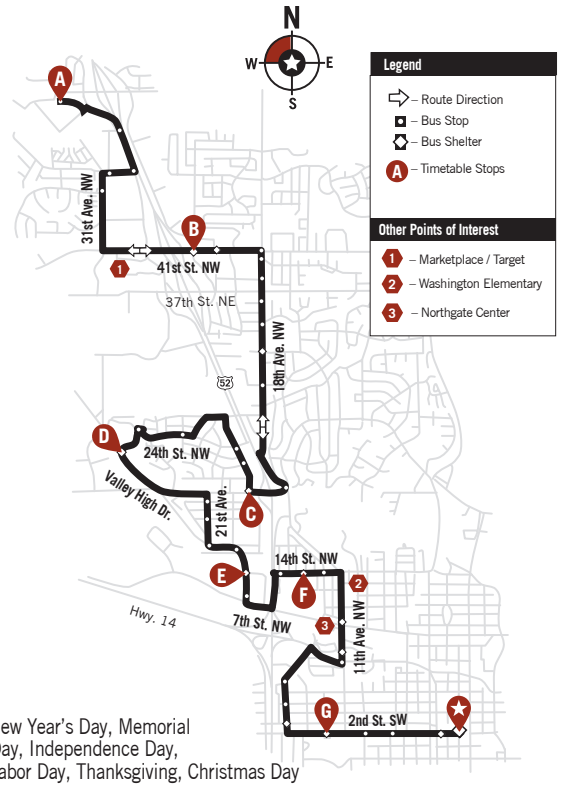

ROUTE 24 - Saturday/Sunday/Holidays*

Canadian Honker, TJ Maxx Plaza, Apache Mall
Target, Walmart South, Kmart, OMC

*New Year's Day, Memorial Day, Independence Day, Labor Day, Thanksgiving, Christmas Day

ROUTE 25 - Saturday/Sunday/Holidays*

Saint Marys Hospital, Miracle Mile, Northgate, ABC, Target, Walmart North

*New Year's Day, Memorial Day, Independence Day, Labor Day, Thanksgiving, Christmas Day

Leave Downtown	Canadian Honker	TJ Maxx Plaza	Apache Mall	Crossroads Waigreens	Channel One	St Bridget Rd & Garden Ct SE	Maine Ave & Target Park & Ride	Shopko South	Walmart South	3rd Ave SE & 16th St.	K-Mart / OMC	Arrive Downtown
★	A	B	C	D	E	F	G	H	I	J	K	★
7:15	7:18	7:23	7:28	7:33	7:43	7:48	7:50	7:55	7:57	8:01	8:04	8:10
8:15	8:18	8:23	8:28	8:33	8:43	8:48	8:50	8:55	8:57	9:01	9:04	9:10
9:15	9:18	9:23	9:28	9:33	9:43	9:48	9:50	9:55	9:57	10:01	10:04	10:10
10:15	10:18	10:23	10:28	10:33	10:43	10:48	10:50	10:55	10:57	11:01	11:04	11:10
11:15	11:18	11:23	11:28	11:33	11:43	11:48	11:50	11:55	11:57	12:01	12:04	12:10
12:15	12:18	12:23	12:28	12:33	12:43	12:48	12:50	12:55	12:57	1:01	1:04	1:10
1:15	1:18	1:23	1:28	1:33	1:43	1:48	1:50	1:55	1:57	2:01	2:04	2:10
2:15	2:18	2:23	2:28	2:33	2:43	2:48	2:50	2:55	2:57	3:01	3:04	3:10
3:15	3:18	3:23	3:28	3:33	3:43	3:48	3:50	3:55	3:57	4:01	4:04	4:10
4:15	4:18	4:23	4:28	4:33	4:43	4:48	4:50	4:55	4:57	5:01	5:04	5:10
5:15	5:18	5:23	5:28	5:33	5:43	5:48	5:50	5:55	5:57	6:01	6:04	6:10
6:15	6:18	6:23	6:28	6:33	6:43	6:48	6:50	6:55	6:57	7:01	7:04	7:10