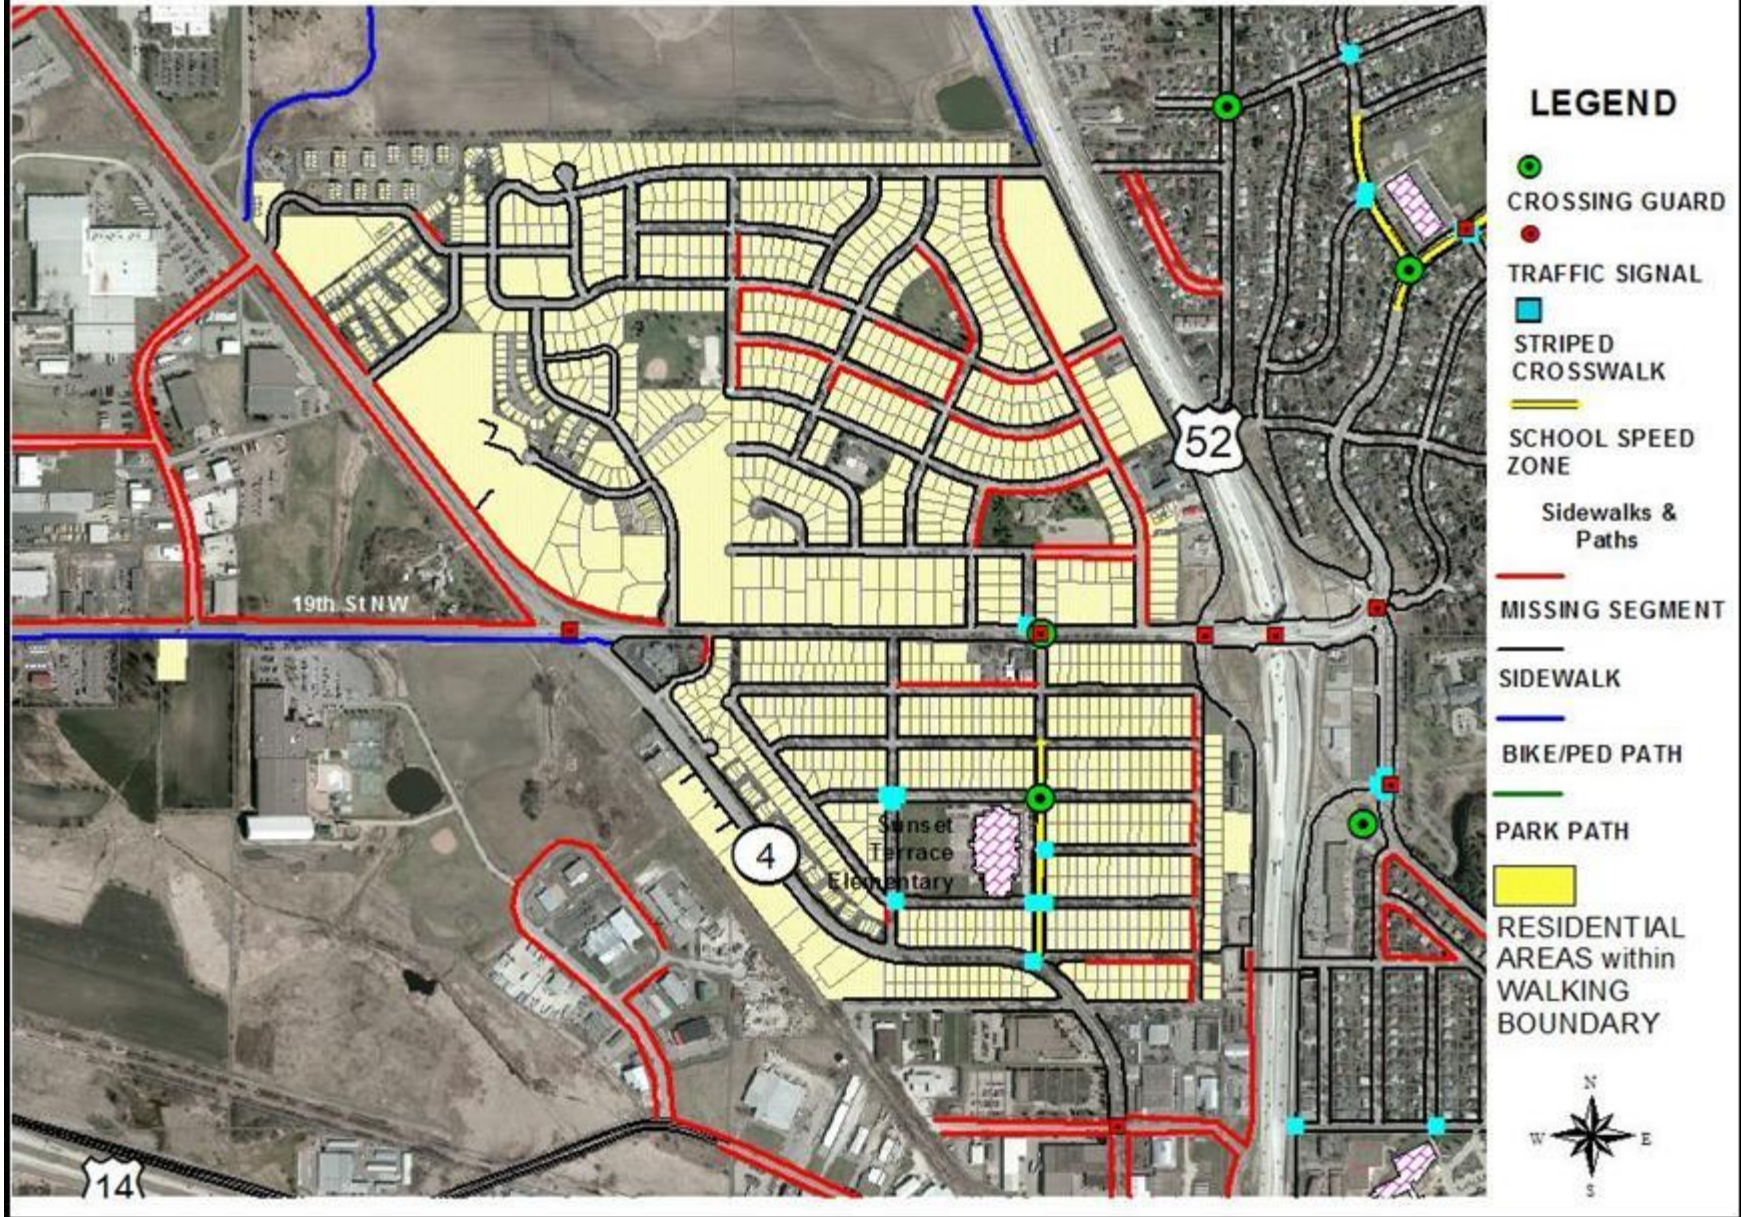

Sunset Terrace Elementary

LEGEND

- CROSSING GUARD
- TRAFFIC SIGNAL
- STRIPED CROSSWALK
- SCHOOL SPEED ZONE
- Sidewalks & Paths
- MISSING SEGMENT
- SIDEWALK
- BIKE/PED PATH
- PARK PATH
- RESIDENTIAL AREAS within WALKING BOUNDARY