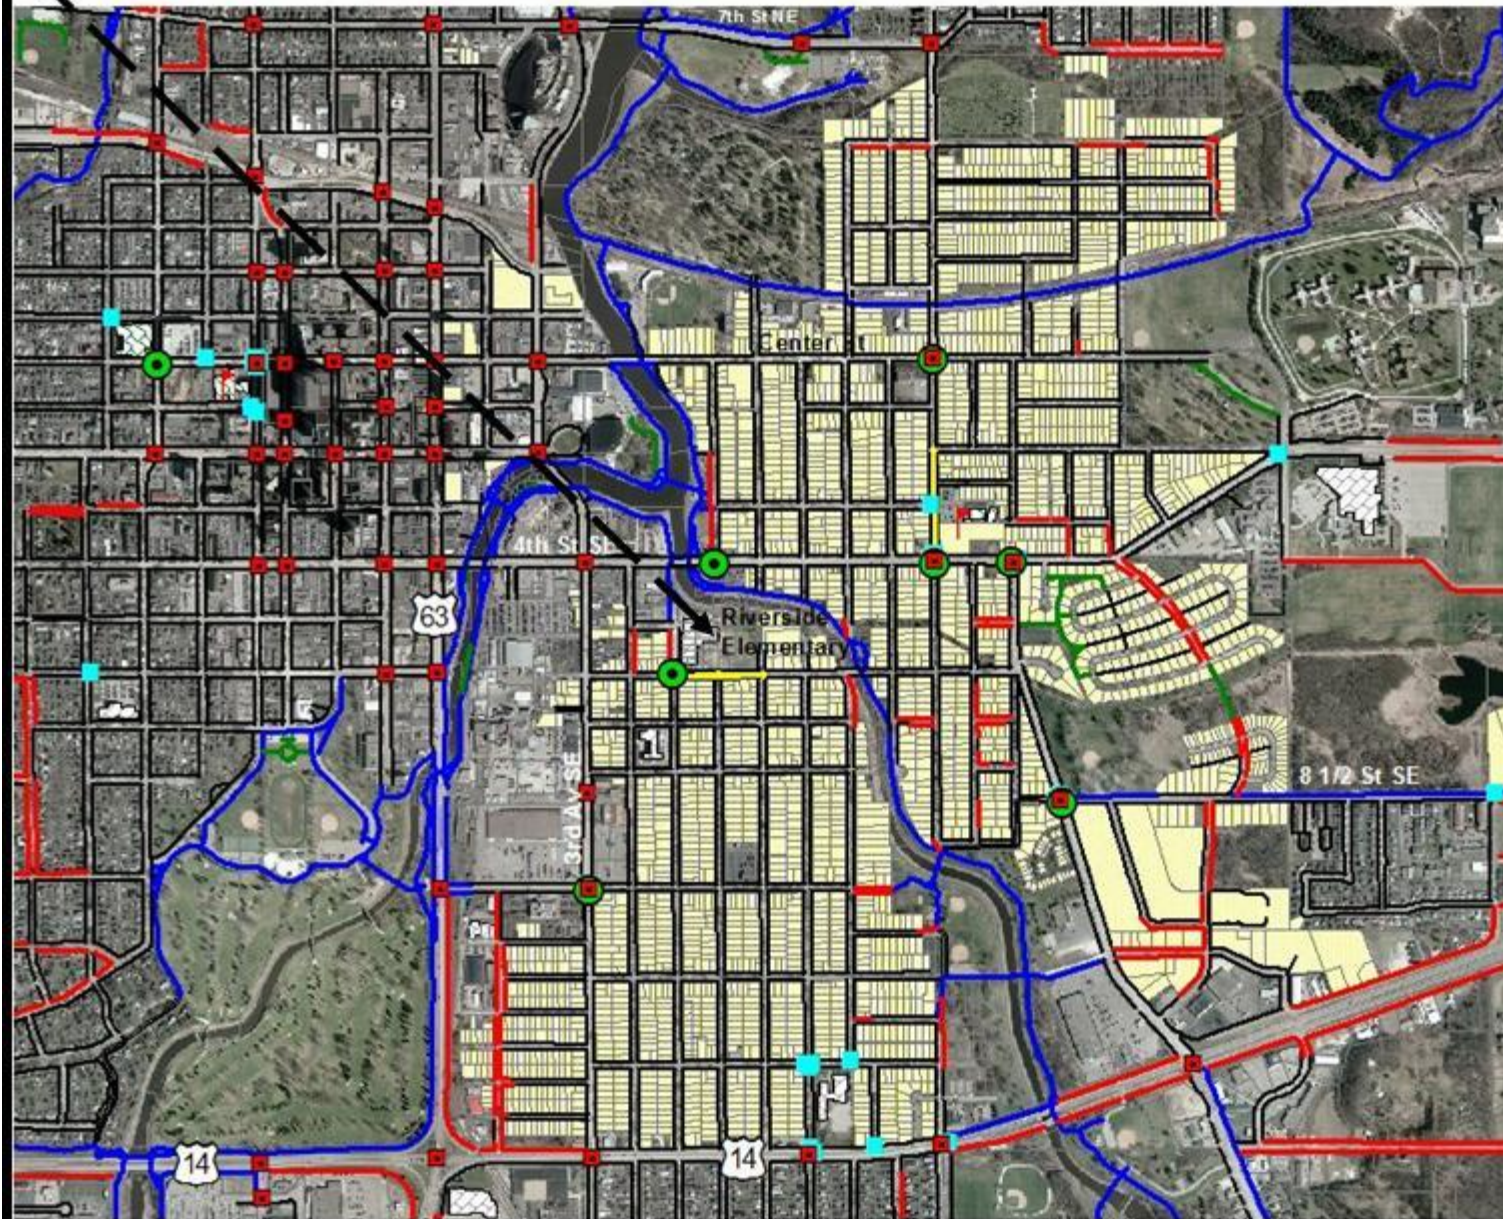

Riverside Elementary

LEGEND

-  CROSSING GUARD
-  TRAFFIC SIGNAL
-  STRIPED CROSSWALK
-  SCHOOL SPEED ZONE
-  Sidewalks & Paths
-  MISSING SEGMENT
-  SIDEWALK
-  BIKE/PED PATH
-  PARK PATH
-  RESIDENTIAL AREAS within WALKING BOUNDARY