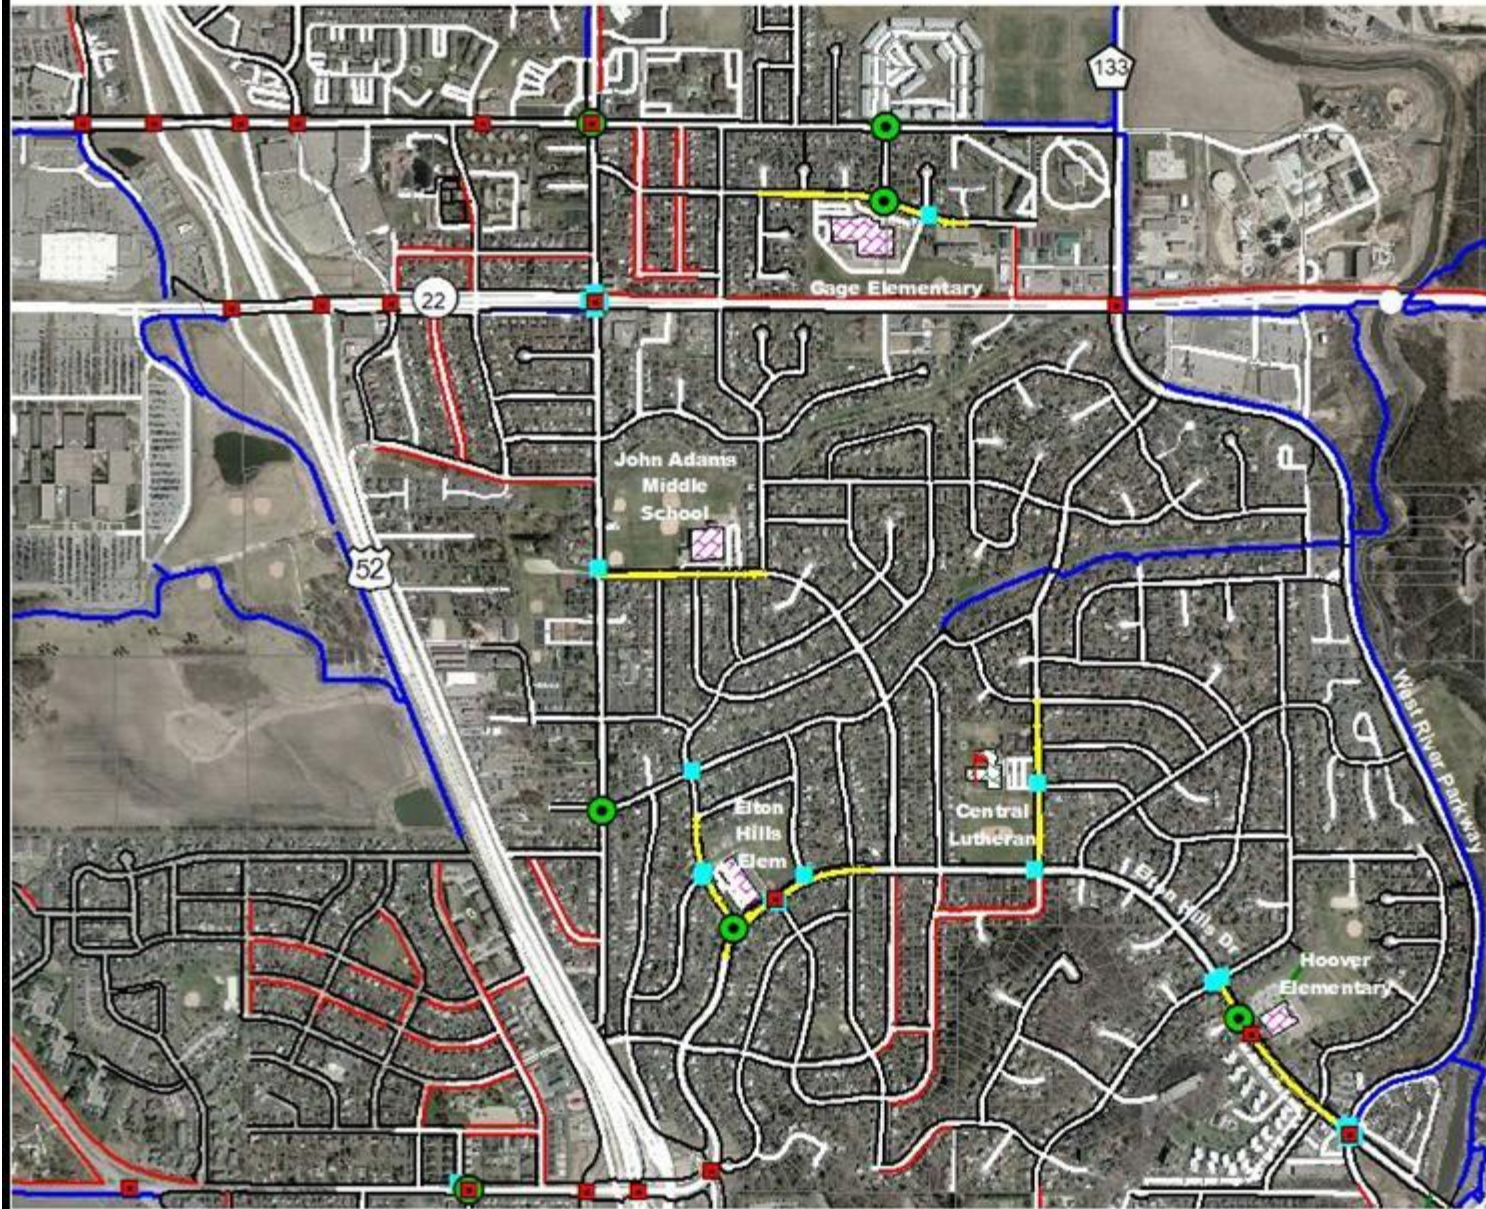

John Adams Middle School

LEGEND

-  CROSSING GUARD
-  TRAFFIC SIGNAL
-  STRIPED CROSSWALK
-  SCHOOL SPEED ZONE
-  Sidewalks & Paths
-  MISSING SEGMENT
-  SIDEWALK
-  BIKE/PED PATH
-  PARK PATH