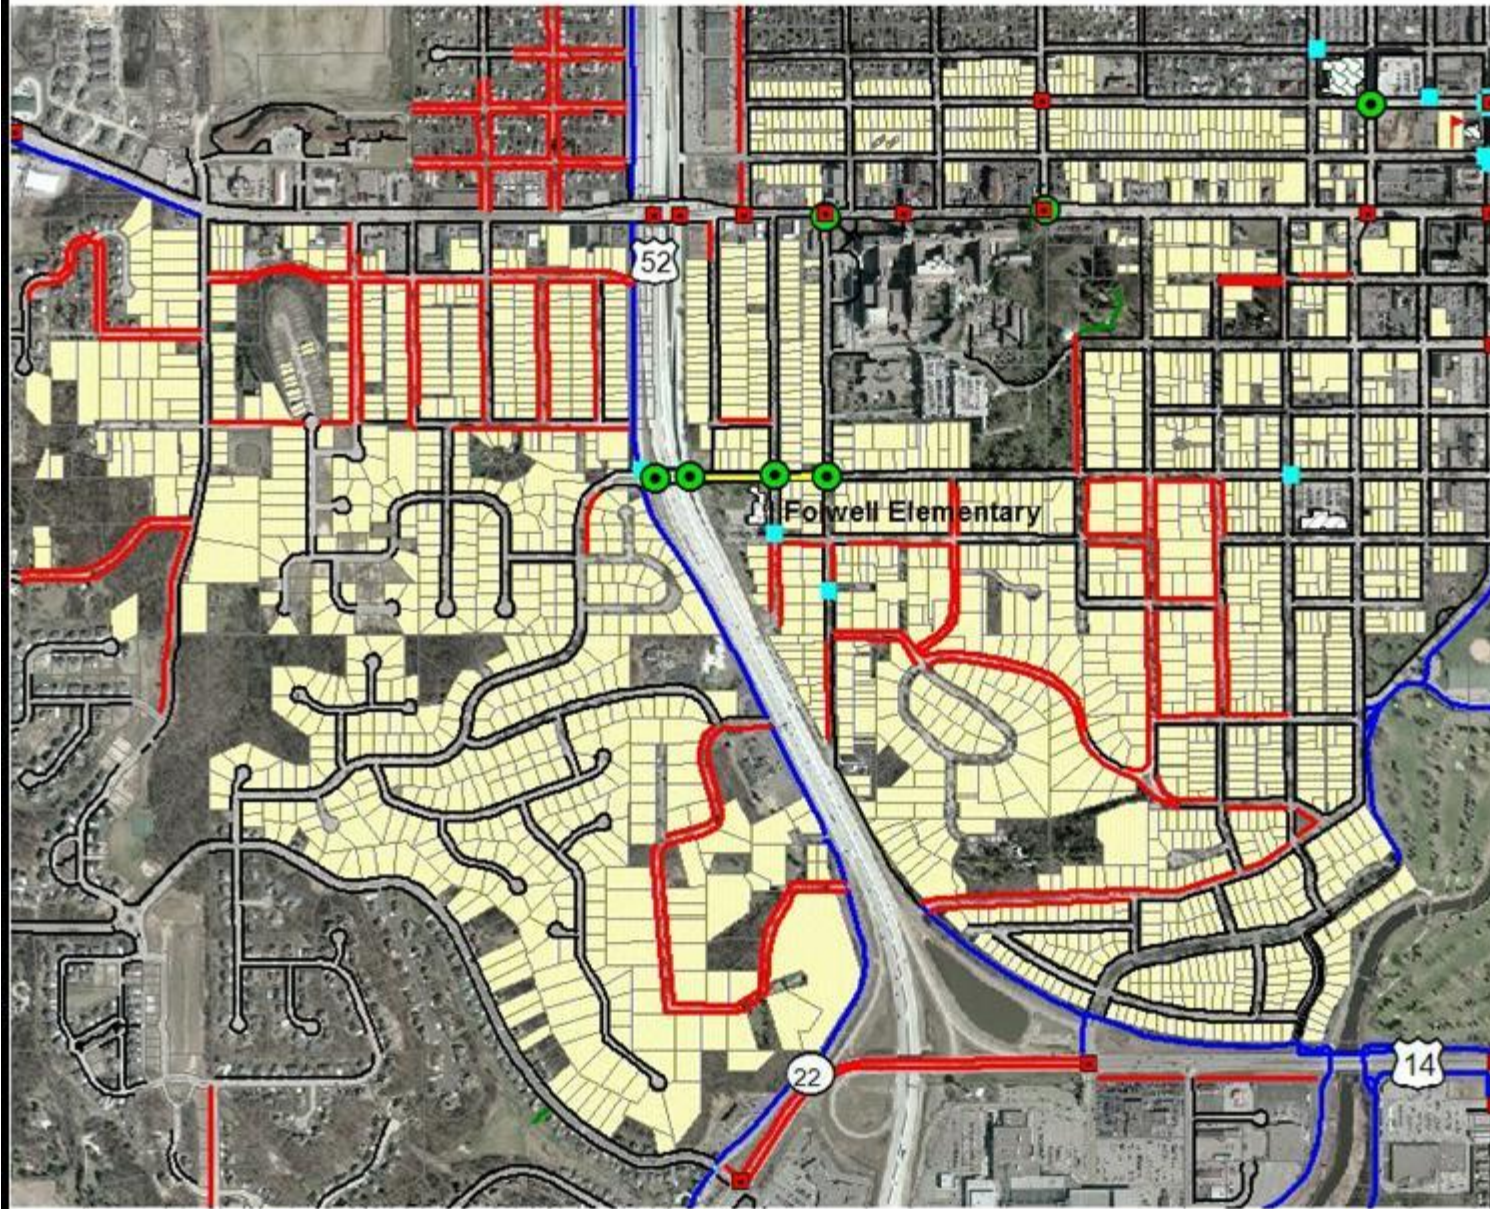

# Folwell Elementary

## LEGEND

-  CROSSING GUARD
-  TRAFFIC SIGNAL
-  STRIPED CROSSWALK
-  SCHOOL SPEED ZONE
-  Sidewalks & Paths
-  MISSING SEGMENT
-  SIDEWALK
-  BIKE/PED PATH
-  PARK PATH
-  RESIDENTIAL AREAS within WALKING BOUNDARY