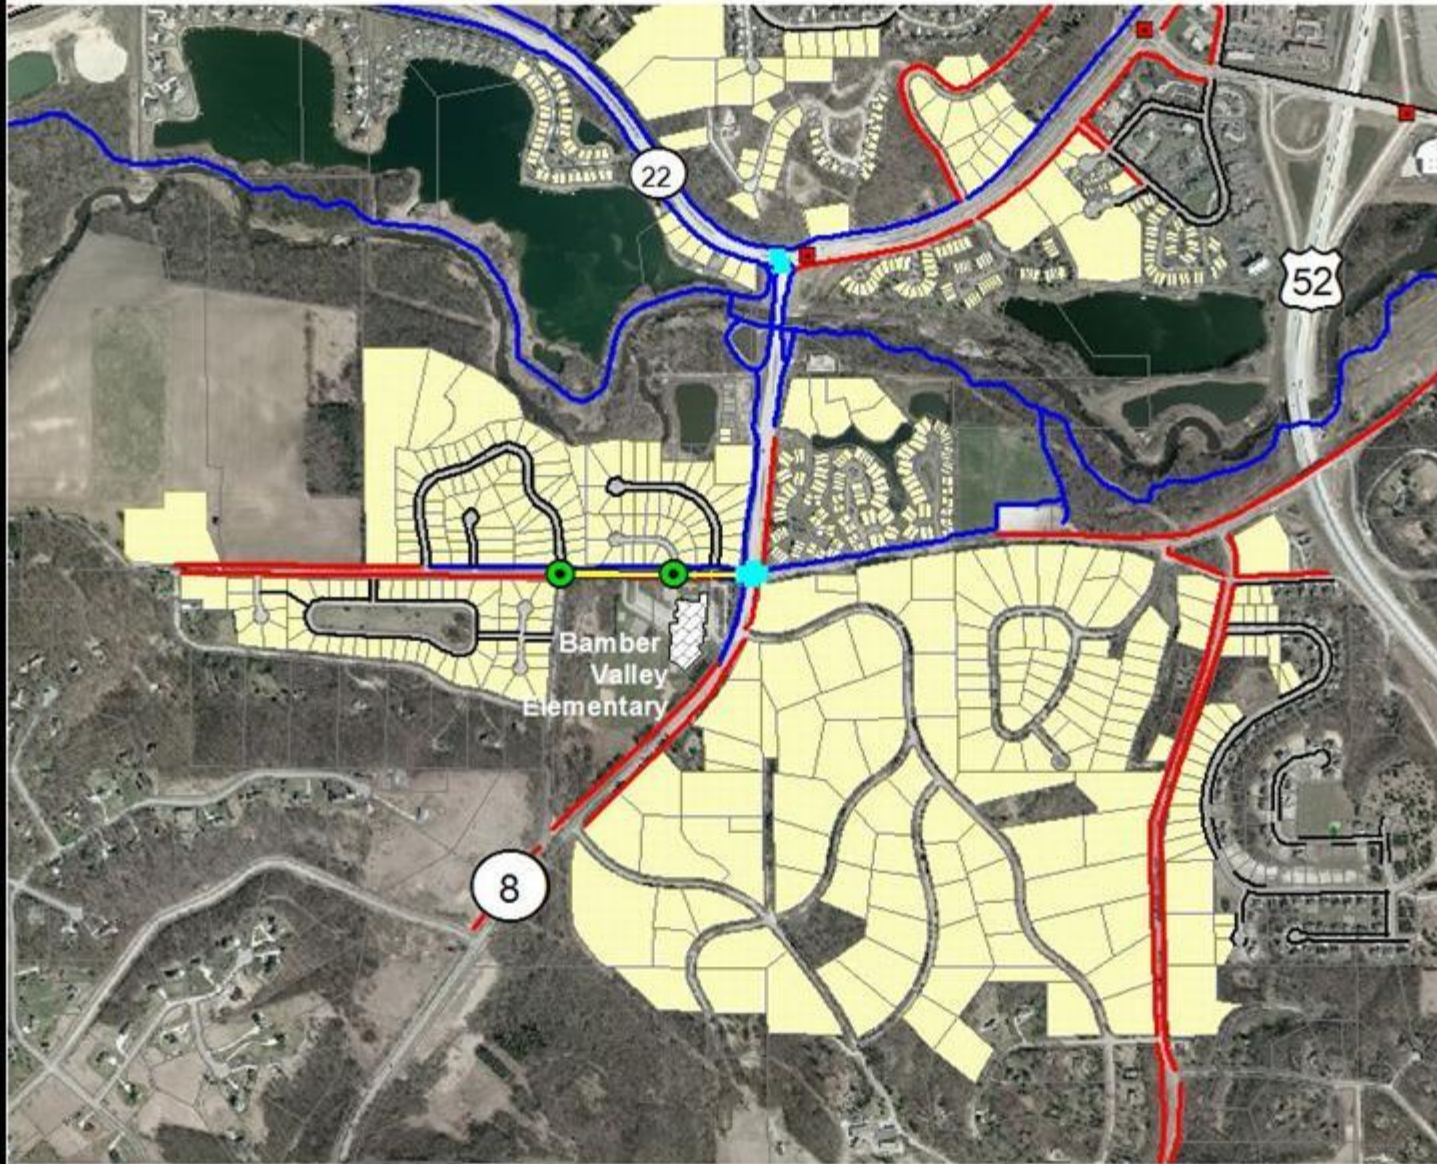

Bamber Valley Elementary

LEGEND

-  CROSSING GUARD
-  TRAFFIC SIGNAL
-  STRIPED CROSSWALK
-  SCHOOL SPEED ZONE
-  Sidewalks & Paths
-  MISSING SEGMENT
-  SIDEWALK
-  BIKE/PED PATH
-  PARK PATH
-  RESIDENTIAL AREAS within WALKING BOUNDARY