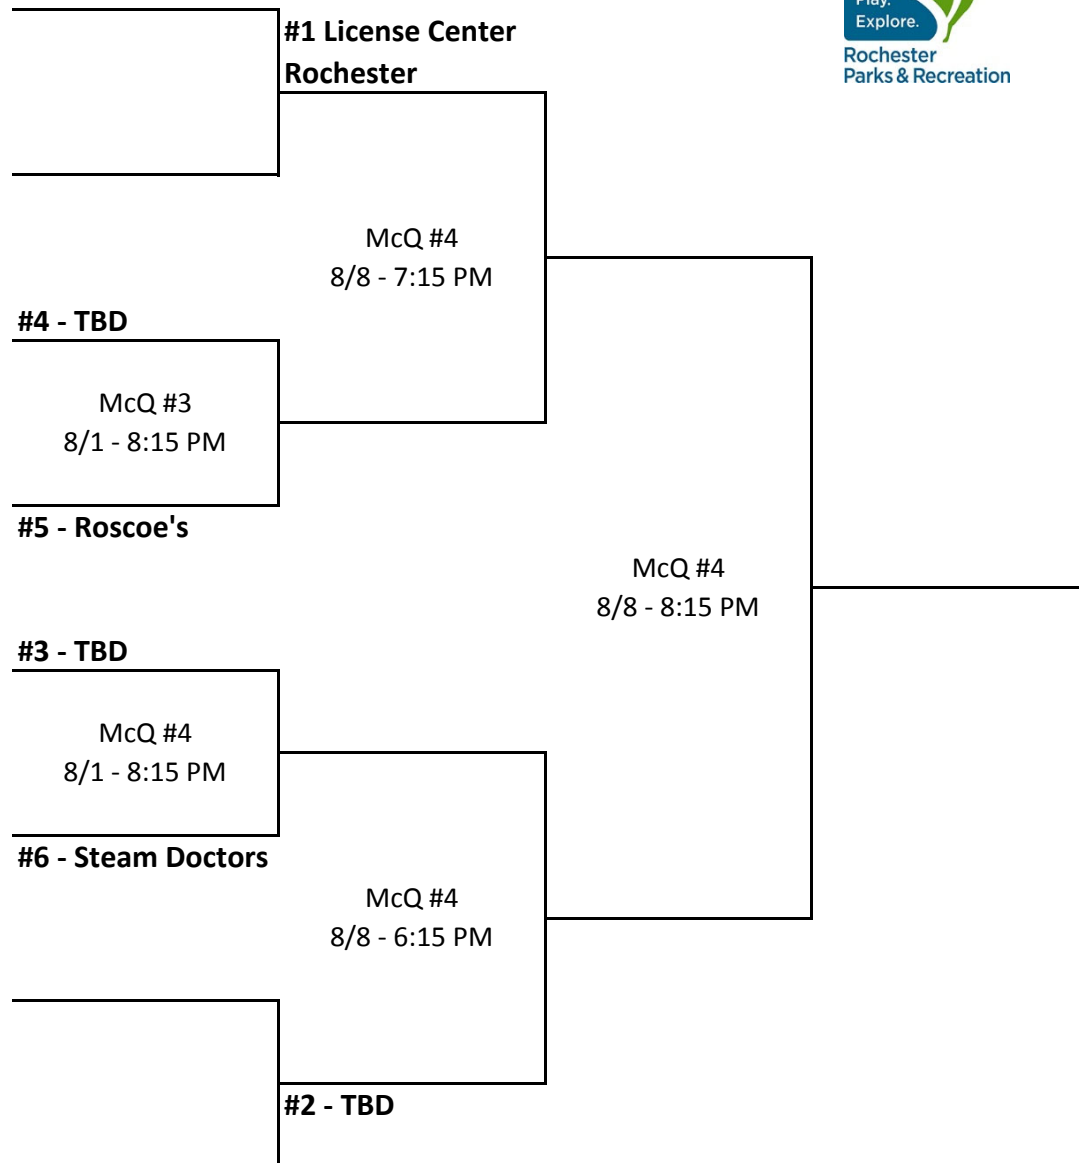

# Thursday Night Men's Red League

# Thursday Night Men's White League

## #8 - Charlie's

## #7 - TLS/Fat Willy's

McQ #3  
8/8 - 6:15 PM

McQ #3  
8/8 - 8:15 PM

McQ #3  
8/8 - 7:15 PM