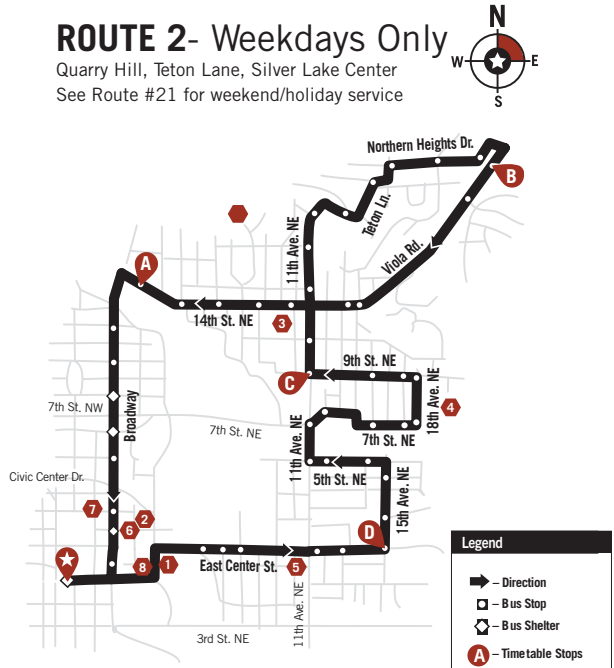

ROUTE 1D & 1N - Weekdays Only

Saint Marys, Chateau Theater Park & Ride

1D - Park & Ride Direct - Stops only at listed timetable stops

Morning (AM)		Afternoon (PM)	
Park & Ride Chateau Theater	Downtown	Saint Marys Hospital	Leave Downtown
C	★	A	★
5:35	5:46	5:50	3:05
6:03	6:14	6:18	3:40
6:33	6:44	6:48	4:15
7:03	7:14	7:18	4:35
7:33	7:44	7:48	4:50
8:03	8:14	8:18	5:10
8:33	8:44	8:48	5:25
Saint Marys Hospital	Leave Downtown	Saint Marys Hospital	Park & Ride Chateau Theater
A	★	A	C
3:09	3:09	3:09	3:22
3:44	3:44	3:44	3:57
4:19	4:19	4:19	4:32
4:39	4:39	4:39	4:52
4:54	4:54	4:54	5:07
5:14	5:14	5:14	5:27
5:29	5:29	5:29	5:42

1N PM - Stops at all bus stops

Saint Marys	Downtown	Park & Ride Chateau Theater	37th St NW & 21st Ave NW	Saint Marys Hospital	Downtown
A	★	C	D	A	★
5:37	5:41	5:54	5:59	6:06	6:10
6:07	6:11	6:24	6:29	6:36	6:40
6:37	6:41	6:54	6:59	7:06	7:10
7:07	7:11	7:24	7:29	7:36	7:40
7:37	7:41	7:54	7:59	8:06	8:10
8:07	8:11	8:24	8:29	8:36	8:40
8:37	8:41	8:54	8:59	9:06	9:10
9:07	9:11	9:24	9:29	9:36	9:40
9:37	9:41	9:54	9:59	10:06	10:10

ROUTE 2- Weekdays Only

Quarry Hill, Teton Lane, Silver Lake Center
See Route #21 for weekend/holiday service

Leave Downtown	Center Street & 15th Ave. NE	9th St. & 11th Ave. NE	Viola Rd NE & Northern Valley	Silver Lake	Arrive Downtown
★	D	C	B	A	★
5:10	5:15	5:21	5:26	5:31	5:38
5:40	5:45	5:51	5:56	6:01	6:08
6:10	6:15	6:21	6:26	6:31	6:38
6:40	6:45	6:51	6:56	7:01	7:08
7:10	7:15	7:21	7:26	7:31	7:38
7:42	7:47	7:53	7:58	8:03	8:10
8:12	8:17	8:23	8:28	8:33	8:40
8:42	8:47	8:53	8:58	9:03	9:10
9:42	9:47	9:53	9:58	10:03	10:10
10:42	10:47	10:53	10:58	11:03	11:10
11:42	11:47	11:53	11:58	12:03	12:10
12:42	12:47	12:53	12:58	1:03	1:10
1:42	1:47	1:53	1:58	2:03	2:10
2:42	2:47	2:53	2:58	3:03	3:10
3:12	3:17	3:23	3:28	3:33	3:40
3:42	3:47	3:53	3:58	4:03	4:10
4:12	4:17	4:23	4:28	4:33	4:40
4:42	4:47	4:53	4:58	5:03	5:10
5:12	5:17	5:23	5:28	5:33	5:40
5:42	5:47	5:53	5:58	6:03	6:10
6:12	6:17	6:23	6:28	6:33	6:40