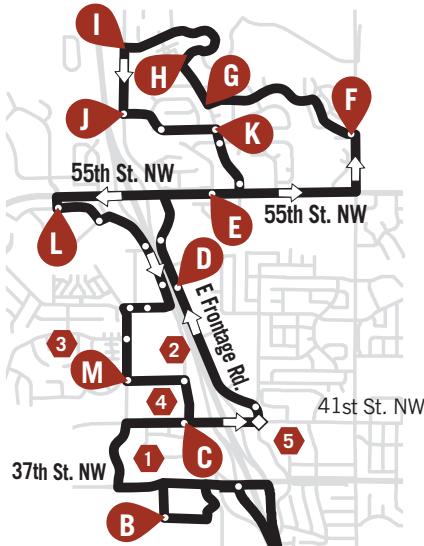

ROUTE 12 - Weekdays Only

IBM, Walmart North, Homestead, Target, The Gates, Mayo NW
See Route #25 & #26 for weekend/holiday service

Legend

- Route Break
- Route Direction
- Bus Stop
- Bus Shelter
- Timetable Stops

Other Points of Interest

- Marketplace
- MNDot
- Lincolnshire
- Mayo NW
- Maplewood Square

Hwy. 52 continues 3.0 miles
No stops in this section.

AM PM

Downtown	--	--	6:15	6:45	7:15	7:45	8:15	12:10	3:15	3:45	4:15	4:45	5:15	6:15
Canadian Honker	--	--	6:19	6:49	7:19	7:49	8:19	12:14	3:19	3:49	4:19	4:49	5:19	6:19
IBM	--	--	6:25	6:55	7:25	7:55	8:25	12:20	3:25	3:55	4:25	4:55	5:25	6:25
Mayo Northwest	--	--	6:28	6:58	7:28	7:58	8:28	12:23	3:28	3:58	4:28	4:58	5:28	6:28
East Frontage Rd & Pennington PL	5:05	5:35	6:31	7:01	7:31	8:01	8:31	12:26	3:31	4:01	4:31	5:01	5:31	6:31
Georgetown Town Homes	5:07	5:37	6:33	7:03	7:33	8:03	8:33	12:28	3:33	4:03	4:33	5:03	5:33	6:33
Crimson Ridge & 18th Ave NW	5:10	5:40	6:36	7:06	7:36	8:06	8:36	12:31	3:36	4:06	4:36	5:06	5:36	6:36
25th Ave NW & 60th St NW	5:12	5:42	6:38	7:08	7:38	8:08	8:38	12:33	3:38	4:08	4:38	5:08	5:38	6:38
Boulder Ridge & 25th Ave NW	5:13	5:43	6:39	7:09	7:39	8:09	8:39	12:34	3:39	4:09	4:39	5:09	5:39	6:39
Bandel Rd & Boulder Ridge	5:15	5:45	6:41	7:11	7:41	8:11	8:41	12:36	3:41	4:11	4:41	5:11	5:41	6:41
Bandel Rd & 59th St NW	5:16	5:46	6:42	7:12	7:42	8:12	8:42	12:37	3:42	4:12	4:42	5:12	5:42	6:42
25th Ave NW & 59th St NW	5:18	5:48	6:44	7:14	7:44	8:14	8:44	12:39	3:44	4:14	4:44	5:14	5:44	6:44
WalMart North	5:22	5:52	6:48	7:18	7:48	8:18	8:48	12:43	3:48	4:18	4:48	5:18	5:48	6:48
31st Ave NW & 43rd St NW	5:25	5:55	6:51	7:21	7:51	8:21	8:51	12:46	3:51	4:21	4:51	5:21	5:51	6:51
Mayo Northwest	5:25	5:57	6:53	7:23	7:53	8:23	8:53	12:48	3:53	4:23	4:53	5:23	5:53	6:53
IBM	5:29	5:59	6:55	7:25	7:55	8:25	8:55	12:50	3:55	4:25	4:55	5:25	5:55	6:55
St Marys	5:37	6:07	7:03	7:33	8:03	8:33	9:03	12:58	4:03	4:33	5:03	5:33	6:03	7:03
Downtown	5:40	6:10	7:07	7:37	8:07	8:37	9:07	1:02	4:07	4:37	5:07	5:37	6:07	7:07