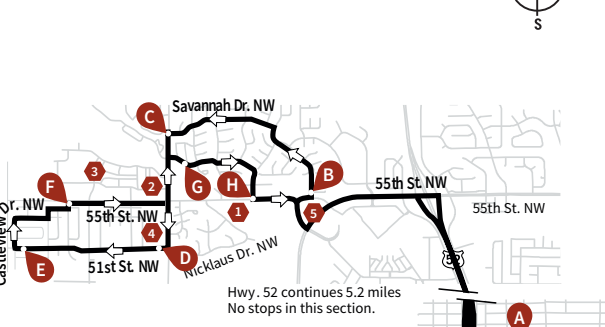

ROUTE 18 - Weekdays Only

IBM, ABC, Superior Drive NW

Legend

- Bus Stop
- Bus Shelter
- Timetable Stops
- Park & Ride

Other Points of Interest

- Post Office
- Ability Building Center
- Washington Elementary
- John Marshall High
- Barlow Plaza / Hy-Vee
- Hy-Vee Northwest

AM Outbound from Downtown

Leave Downtown	★	5:30	6:00	6:20	6:40	8:15
11th Ave & 2nd St SW	A	5:33	6:03	6:23	6:43	8:18
Northgate Center	B	5:36	6:06	6:26	6:46	8:21
Ability Building Center	C	5:38	6:08	6:28	6:48	8:23
18 1/2 Ave. & 19th St. NW	D	5:42	6:12	6:32	6:52	8:27
Hylands Townhomes	E	5:46	6:16	6:36	6:56	8:31
Pace Dairy	F	5:47	6:17	6:37	6:57	8:32
Superior Dr. Support Center	G	5:51	6:21	6:41	7:01	8:36
Hy-Vee West Circle Dr	G	5:56	6:26	6:46	7:06	8:41
Mayo Support Center	H	5:58	6:28	6:48	7:08	8:43
IBM	I	6:02	6:32	6:52	7:12	8:47

* By request only

PM Inbound to Downtown

IBM	I	3:32	4:02	4:32	5:02	5:32	6:45
Mayo Support Center	H	3:37	4:07	4:37	5:07	5:37	6:50
Hy-Vee West Circle Dr	G	3:39	4:09	4:39	5:09	5:39	6:52
Superior Dr. Support Center	G	3:44	4:14	4:44	5:14	5:44	6:57
Pace Dairy	F	3:48	4:18	4:48	5:18	5:48	7:01
Hylands Townhomes	E	3:49	4:19	4:49	5:19	5:49	7:02
18 1/2 Ave. & 19th St. NW	D	3:53	4:23	4:53	5:23	5:53	7:06
Ability Building Center	C	3:57	4:27	4:57	5:27	5:57	7:10
Northgate Center	B	3:59	4:29	4:59	5:29	5:59	7:12
11th Ave & 2nd St SW	A	4:02	4:32	5:02	5:32	6:02	7:15
Arrive Downtown	★	4:07	4:37	5:07	5:37	6:07	7:20

ROUTE 19 - Weekdays Only

OMC NW Clinic, Gibbs Elementary School, St. Marys

Legend

- Route Break
- Route Direction
- Bus Stop
- Bus Shelter
- Timetable Stops

Other Points of Interest

- Christ Community Church
- OMC NW Clinic
- Gibbs Elementary School
- Holy Spirit
- VA Clinic