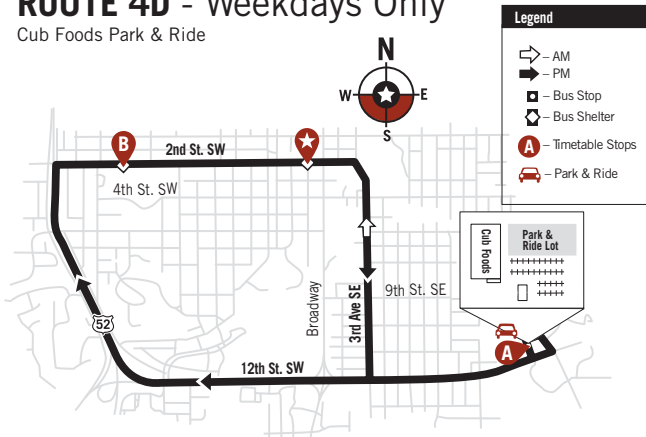

ROUTE 3 - Weekdays Only

Heintz Center, RCTC, Human Services Campus
See Route #22 for weekend/holiday service

Legend		Other Points of Interest	
↔	Route direction	1	Mayo Civic Arena
⬜	Bus Shelter	2	Government Center
⬜	Bus Stop	3	Orsted Medical Center
A	Timetable Stops	4	Federal Prison
		5	Cub Foods
		6	Public Library
		7	St. Francis

Leave Downtown	Heintz Center	RCTC	Human Services Campus	Arrive Downtown
5:15	5:22	5:27	5:32	5:40
5:45	5:52	5:57	6:02	6:10
6:15	6:22	6:27	6:32	6:40
6:45	6:52	6:57	7:02	7:10
7:15	7:22	7:27	7:32	7:40
7:45	7:52	7:57	8:02	8:10
8:15	8:22	8:27	8:32	8:40
8:45	8:52	8:57	9:02	9:10
9:15	9:22	9:27	9:32	9:40
9:45	9:52	9:57	10:02	10:10
10:15	10:22	10:27	10:32	10:40
10:45	10:52	10:57	11:02	11:10
11:15	11:22	11:27	11:32	11:40
11:45	11:52	11:57	12:02	12:10
12:15	12:22	12:27	12:32	12:40
12:45	12:52	12:57	1:02	1:10
1:15	1:22	1:27	1:32	1:40
1:45	1:52	1:57	2:02	2:10
2:15	2:22	2:27	2:32	2:40
2:45	2:52	2:57	3:02	3:10
3:15	3:22	3:27	3:32	3:40
3:45	3:52	3:57	4:02	4:10
4:15	4:22	4:27	4:32	4:40
4:45	4:52	4:57	5:02	5:10
5:15	5:22	5:27	5:32	5:40
5:45	5:52	5:57	6:02	6:10
6:15	6:22	6:27	6:32	6:40
6:45	6:52	6:57	7:02	7:10

ROUTE 4D - Weekdays Only

Cub Foods Park & Ride

AM

Leave Downtown	★	--	--	6:03	6:00*	6:30*	7:00*
Cub Foods Park & Ride	A	5:32*	5:35	6:10	6:37*	7:07*	7:37*
Arrive Downtown	★	5:42*	5:43	6:18	6:47*	7:17*	7:47*
Saint Marys Hospital	B	5:46*	5:47	6:20	6:51*	7:21*	7:51*

PM

Saint Marys Hospital	B	3:15	3:45	4:15	4:45
Leave Downtown	★	3:19	3:49	4:19	4:49
Cub Foods Park & Ride	A	3:31	4:01	4:31	5:01
Saint Marys Hospital	B	3:44	4:14	--	--

* - Via Route #17 † - By Request