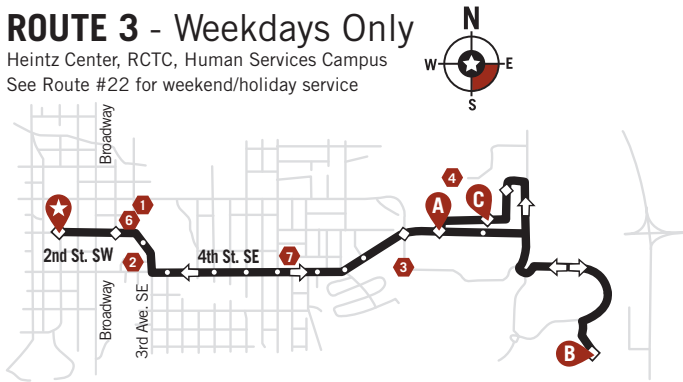

ROUTE 3 - Weekdays Only

Heintz Center, RCTC, Human Services Campus
See Route #22 for weekend/holiday service

Legend		Other Points of Interest	
↔	Route direction	1	Mayo Civic Arena
⬜	Bus Shelter	2	Government Center
⬜	Bus Stop	3	Orsted Medical Center
A	Timetable Stops	4	Federal Prison
		5	Cub Foods
		6	Public Library
		7	St. Francis

Leave Downtown	Heintz Center	RCTC	Human Services Campus	Arrive Downtown
5:15	5:22	5:27	5:32	5:40
5:45	5:52	5:57	6:02	6:10
6:15	6:22	6:27	6:32	6:40
6:45	6:52	6:57	7:02	7:10
7:15	7:22	7:27	7:32	7:40
7:45	7:52	7:57	8:02	8:10
8:15	8:22	8:27	8:32	8:40
8:45	8:52	8:57	9:02	9:10
9:15	9:22	9:27	9:32	9:40
9:45	9:52	9:57	10:02	10:10
10:15	10:22	10:27	10:32	10:40
10:45	10:52	10:57	11:02	11:10
11:15	11:22	11:27	11:32	11:40
11:45	11:52	11:57	12:02	12:10
12:15	12:22	12:27	12:32	12:40
12:45	12:52	12:57	1:02	1:10
1:15	1:22	1:27	1:32	1:40
1:45	1:52	1:57	2:02	2:10
2:15	2:22	2:27	2:32	2:40
2:45	2:52	2:57	3:02	3:10
3:15	3:22	3:27	3:32	3:40
3:45	3:52	3:57	4:02	4:10
4:15	4:22	4:27	4:32	4:40
4:45	4:52	4:57	5:02	5:10
5:15	5:22	5:27	5:32	5:40
5:45	5:52	5:57	6:02	6:10
6:15	6:22	6:27	6:32	6:40
6:45	6:52	6:57	7:02	7:10

ROUTE 4D - Weekdays Only

Cub Foods Park & Ride

AM

Leave Downtown	★	--	--	6:03	6:00*	6:30*	7:00*
Cub Foods Park & Ride	A	5:32*	5:35	6:10	6:37*	7:07*	7:37*
Arrive Downtown	★	5:42*	5:43	6:18	6:47*	7:17*	7:47*
Saint Marys Hospital	B	5:46*	5:47	6:20	6:51*	7:21*	7:51*

PM

Saint Marys Hospital	B	3:15	3:45	4:15	4:45
Leave Downtown	★	3:19	3:49	4:19	4:49
Cub Foods Park & Ride	A	3:31	4:01	4:31	5:01
Saint Marys Hospital	B	3:44	4:14	--	--

* - Via Route #17 † - By Request