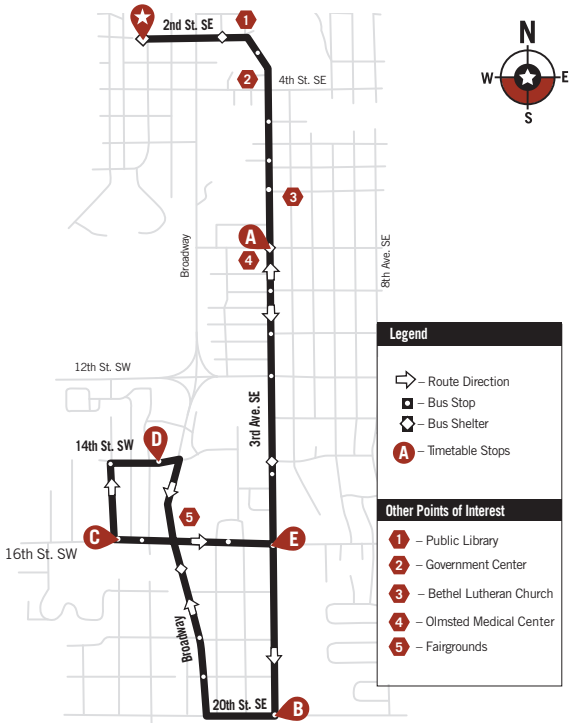

ROUTE 6B - Peak Hour Weekdays Only

Walgreens, Bethel

See Route #23 & 24 for weekend/holiday service

Leave Downtown	K-Mart/OMC	3rd Ave & 20th St. SE	4th Ave & 16th St. SW	Crossroads / Walgreens	3rd Ave & 16th St. SE	K-Mart/OMC	Arrive Downtown
5:25	5:29	5:34	5:38	5:40	5:43	5:47	5:51
6:00	6:04	6:09	6:13	6:15	6:18	6:22	6:26
6:30	6:34	6:39	6:43	6:45	6:48	6:52	6:56
7:00	7:04	7:09	7:13	7:15	7:18	7:22	7:26
7:30	7:34	7:39	7:43	7:45	7:48	7:52	7:56
8:15	8:19	8:24	8:28	8:30	8:33	8:37	8:41
3:05	3:09	3:14	3:18	3:20	3:23	3:27	3:31
3:35	3:39	3:44	3:48	3:50	3:53	3:57	4:01
4:05	4:09	4:14	4:18	4:20	4:23	4:27	4:31
4:35	4:39	4:44	4:48	4:50	4:53	4:57	5:01
5:05	5:09	5:14	5:18	5:20	5:23	5:27	5:31
5:35	5:39	5:44	5:48	5:50	5:53	5:57	6:01
6:05	6:09	6:14	6:18	6:20	6:23	6:27	6:31
6:35	6:39	6:44	6:48	6:50	6:53	6:57	7:01

ROUTE 6D- Weekdays Only

Fairgrounds, Saint Marys, Downtown

AM				PM			
Fairgrounds P & R Lot B	Fairgrounds P & R Lot A	Downtown	Canadian Honker	Downtown	Canadian Honker	Fairgrounds P & R Lot B	Fairgrounds P & R Lot A
A	A	★	B	★	B	A	A
5:33	5:37	5:43	5:47	3:05	3:10	3:21	3:23
5:55	5:59	6:05	6:09	3:20	3:25	3:36	3:38
6:10	6:14	6:20	6:24	3:35	3:40	3:51	3:53
6:25	6:29	6:35	6:39	3:50	3:55	4:06	4:08
6:40	6:44	6:50	6:54	4:05	4:10	4:21	4:23
6:55	6:59	7:05	7:09	4:20	4:25	4:36	4:38
7:10	7:14	7:20	7:24	4:35	4:40	4:51	4:53
7:25	7:29	7:35	7:39	4:50	4:55	5:06	5:08
7:40	7:44	7:50	7:54	5:05	5:10	5:21	5:23
7:55	7:59	8:05	8:09	5:20	5:25	5:36	5:38
				5:35	5:40	5:51	5:53
				5:50	5:55	6:06	6:08