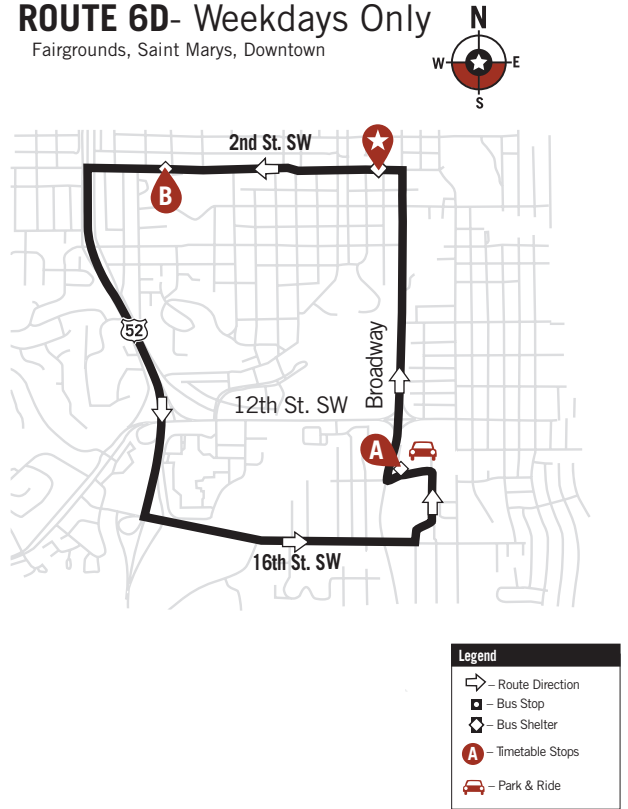

ROUTE 6B - Peak Hour Weekdays Only

Walgreens, Bethel

See Route #23 & 24 for weekend/holiday service

Leave Downtown	K-Mart/OMC	3rd Ave & 20th St. SE	4th Ave & 16th St. SW	Crossroads / Walgreens	3rd Ave & 16th St. SE	K-Mart/OMC	Arrive Downtown
5:25	5:29	5:34	5:38	5:40	5:43	5:47	5:51
6:00	6:04	6:09	6:13	6:15	6:18	6:22	6:26
6:30	6:34	6:39	6:43	6:45	6:48	6:52	6:56
7:00	7:04	7:09	7:13	7:15	7:18	7:22	7:26
7:30	7:34	7:39	7:43	7:45	7:48	7:52	7:56
8:15	8:19	8:24	8:28	8:30	8:33	8:37	8:41
3:05	3:09	3:14	3:18	3:20	3:23	3:27	3:31
3:35	3:39	3:44	3:48	3:50	3:53	3:57	4:01
4:05	4:09	4:14	4:18	4:20	4:23	4:27	4:31
4:35	4:39	4:44	4:48	4:50	4:53	4:57	5:01
5:05	5:09	5:14	5:18	5:20	5:23	5:27	5:31
5:35	5:39	5:44	5:48	5:50	5:53	5:57	6:01
6:05	6:09	6:14	6:18	6:20	6:23	6:27	6:31
6:35	6:39	6:44	6:48	6:50	6:53	6:57	7:01

ROUTE 6D- Weekdays Only

Fairgrounds, Saint Marys, Downtown

AM				PM			
Fairgrounds P & R Lot B	Fairgrounds P & R Lot A	Downtown	Canadian Honker	Downtown	Canadian Honker	Fairgrounds P & R Lot B	Fairgrounds P & R Lot A
A	A	★	B	★	B	A	A
5:33	5:37	5:43	5:47	3:05	3:10	3:21	3:23
5:55	5:59	6:05	6:09	3:20	3:25	3:36	3:38
6:10	6:14	6:20	6:24	3:35	3:40	3:51	3:53
6:25	6:29	6:35	6:39	3:50	3:55	4:06	4:08
6:40	6:44	6:50	6:54	4:05	4:10	4:21	4:23
6:55	6:59	7:05	7:09	4:20	4:25	4:36	4:38
7:10	7:14	7:20	7:24	4:35	4:40	4:51	4:53
7:25	7:29	7:35	7:39	4:50	4:55	5:06	5:08
7:40	7:44	7:50	7:54	5:05	5:10	5:21	5:23
7:55	7:59	8:05	8:09	5:20	5:25	5:36	5:38
				5:35	5:40	5:51	5:53
				5:50	5:55	6:06	6:08