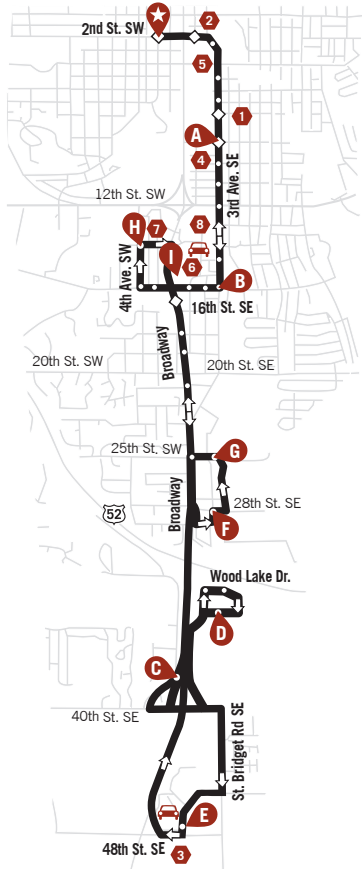

# ROUTE 6M - Weekdays Only

ShopKo South, Walmart South

See Route #23 & #24 for weekend/holiday service

**Legend**

- Route Direction
- Bus Stop
- Bus Shelter
- Timetable Stops
- Park & Ride

**Other Points of Interest**

- 1** - Bethel
- 2** - Public Library
- 3** - Fleet Farm
- 4** - Olmsted Medical Center
- 5** - Government Center
- 6** - Fairgrounds
- 7** - Crossroads Shopping Center
- 8** - Friedell Middle School

Leave Downtown	K-Mart / OMC	3rd Ave. & 16 St. SE	City Fairgrounds Park & Ride	Commercial Dr. & VA Clinic	Wood Lake Dr. SE Channel One	Maine Ave. & Target Park & Ride	Shopko South	Walmart South & 25th St.	4th Ave. & 14th St. SW	Fairgrounds Park and Ride	K-Mart / OMC	Arrive Downtown
★	A	B	G	C	D	E	F	G	H	I	A	★
8:15	8:18	8:21	8:23*	8:31	8:37	8:41	8:45	8:47	8:52	8:54	9:00	9:06
9:15	9:18	9:21	9:23*	9:31	9:37	9:41	9:45	9:47	9:52	9:54	10:00	10:06
10:15	10:18	10:21	10:23*	10:31	10:37	10:41	10:45	10:47	10:52	10:54	11:00	11:06
11:15	11:18	11:21	11:23*	11:31	11:37	11:41	11:45	11:47	11:52	11:54	12:00	12:06
12:15	12:18	12:21	12:23*	12:31	12:37	12:41	12:45	12:47	12:52	12:54	1:00	1:06
1:15	1:18	1:21	1:23*	1:31	1:37	1:41	1:45	1:47	1:52	1:54	2:00	2:06
2:15	2:18	2:21	2:23*	2:31	2:37	2:41	2:45	2:47	2:52	2:54	3:00	3:06
3:15	3:18	3:21	3:23*	3:31	3:37	3:41	3:45	3:47	3:52	3:54	4:00	4:06